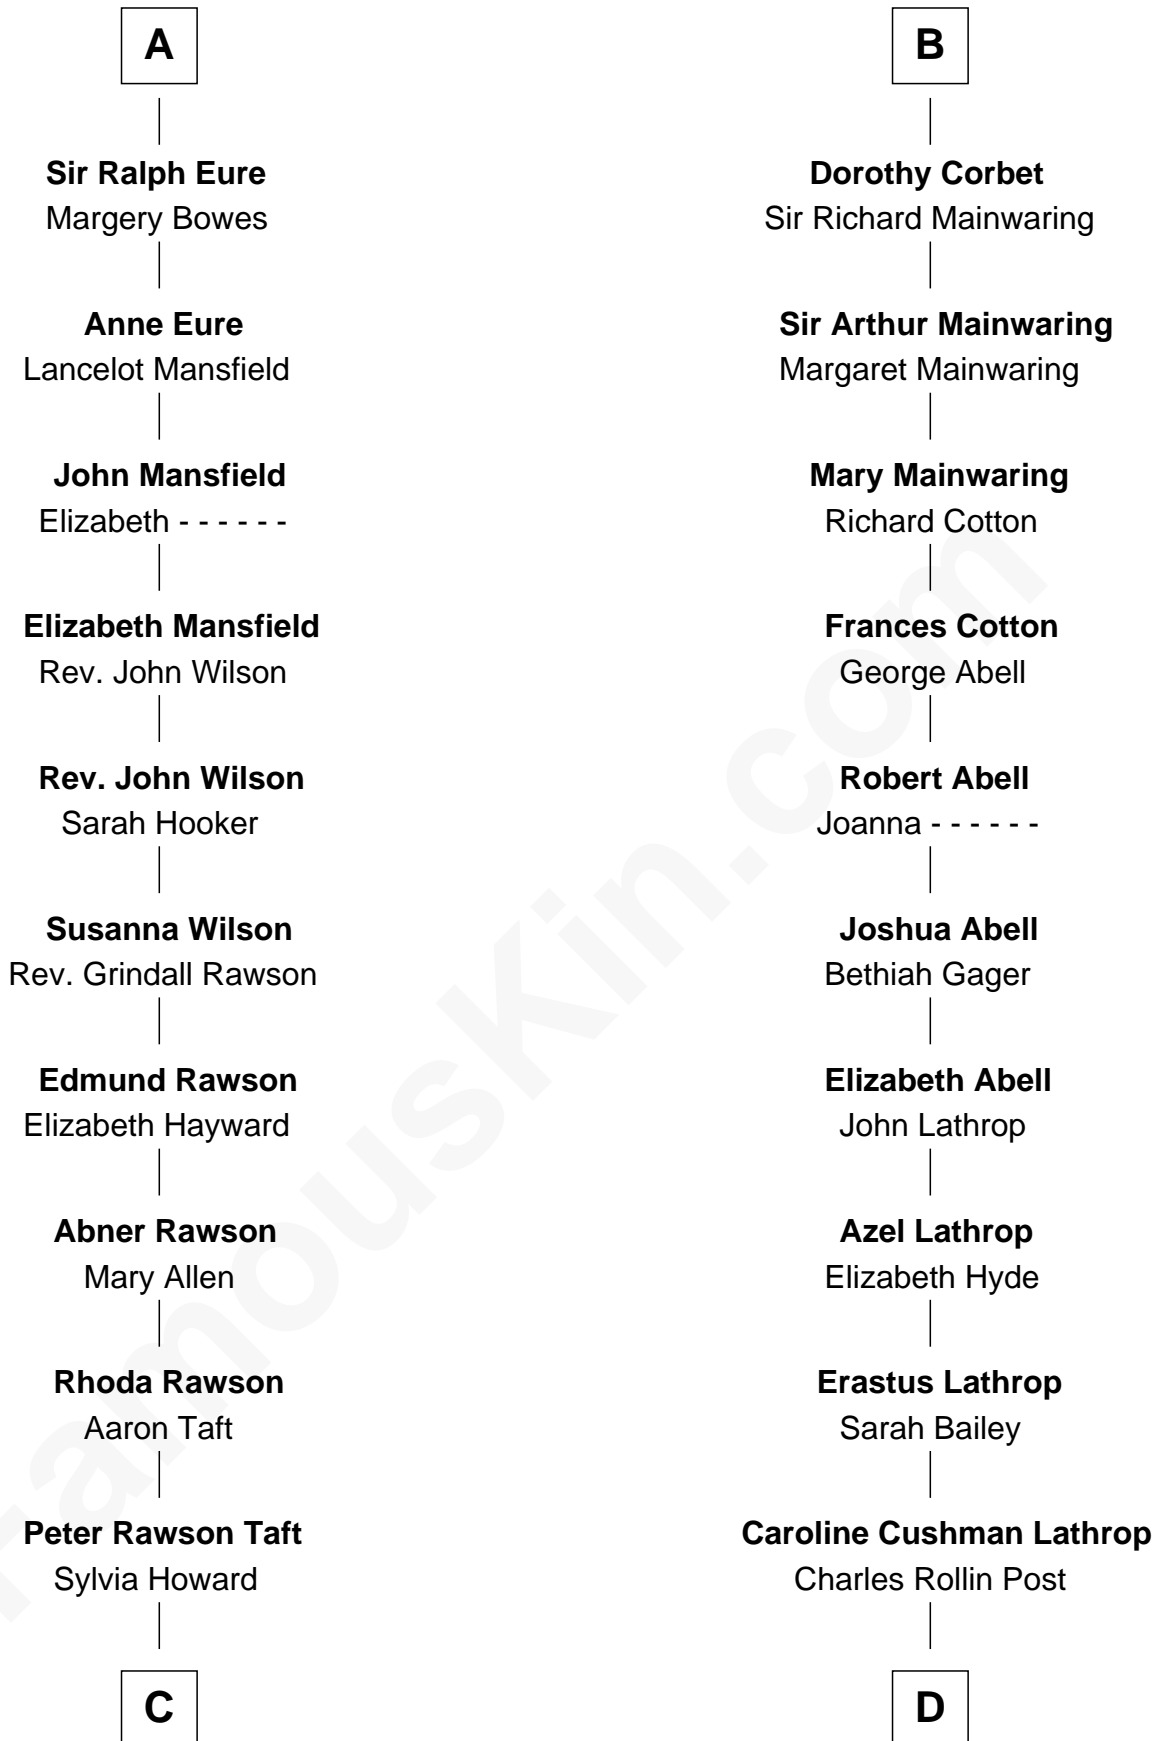

FamousKin.com Relationship Chart of

William Howard Taft

27th U.S. President

18th cousin of

Marjorie Post

Founder of General Foods

Ralph de Stafford

Margaret de Audley

Sir William Eure
Elizabeth Willoughby

A

Elizabeth de Stafford
John de Ferrers

Robert de Ferrers
Margaret Despencer

Sir Edmund Ferrers
Ellen Roche

Sir William Ferrers
Elizabeth Belknap

Anne Ferrers
Sir Walter Devereux

Elizabeth Devereux
Sir Richard Corbet

Sir Robert Corbet
Elizabeth Vernon

B

C

Alphonso Taft
Louisa Maria Torrey

William Howard Taft
27th U.S. President

D

Charles William Post
Elle Letitia Merriweather