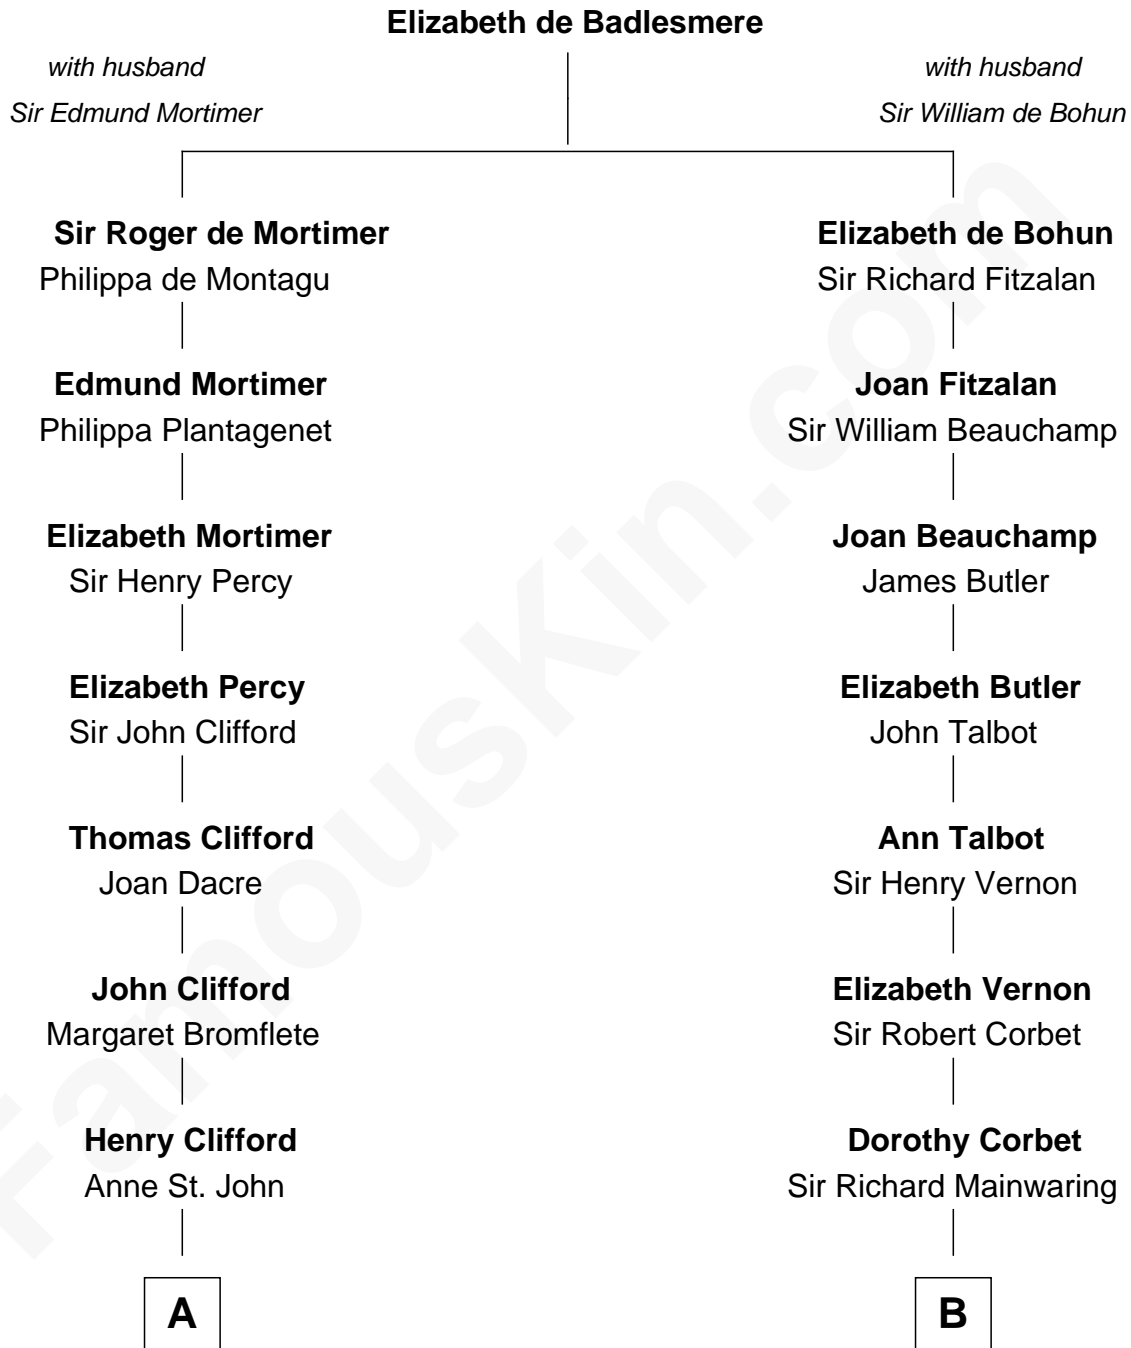

FamousKin.com
Relationship Chart of
William Howard Taft
27th U.S. President

17th cousin 2 times removed of
Marjorie Post
Founder of General Foods

C

—
Peter Rawson Taft

Sylvia Howard

—
Alphonso Taft

Louisa Maria Torrey

—
William Howard Taft

27th U.S. President

FamousKin.com