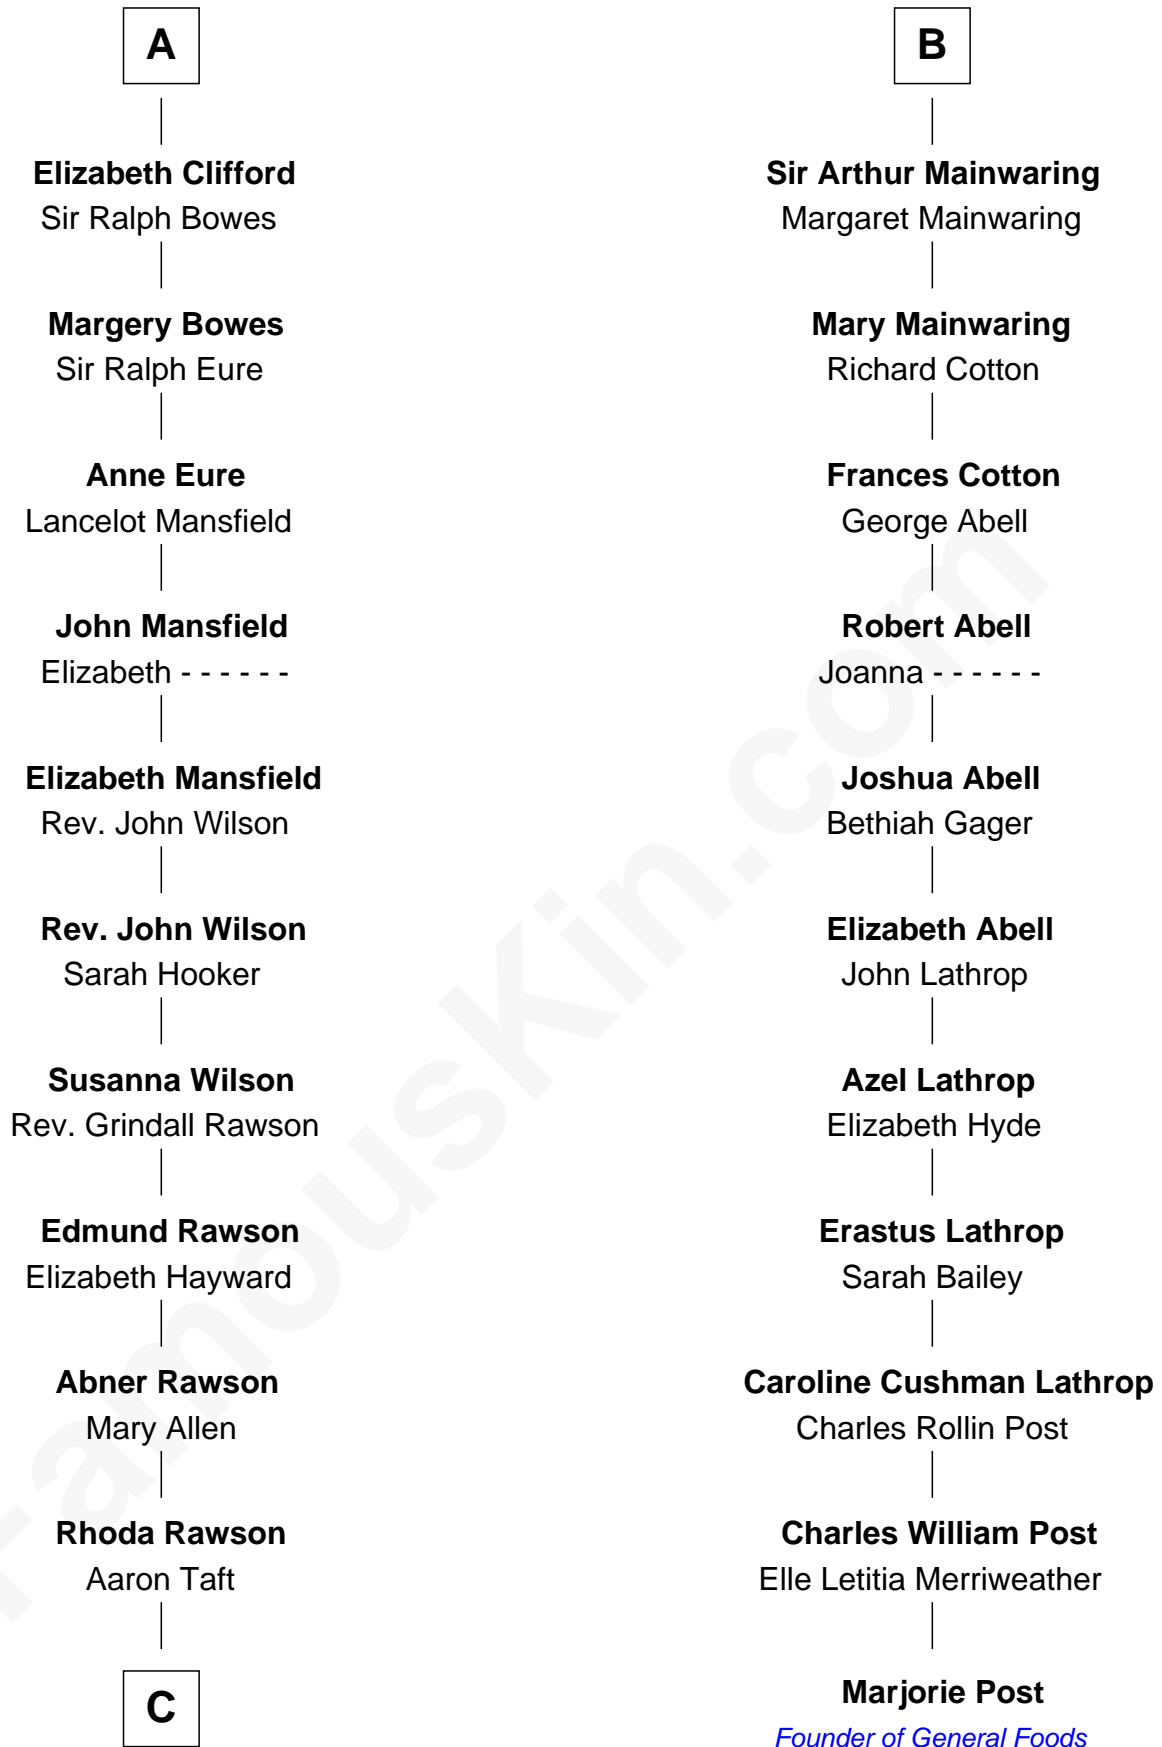

FamousKin.com
Relationship Chart of
William Howard Taft
27th U.S. President

17th cousin 2 times removed of
Marjorie Post
Founder of General Foods

C

—
Peter Rawson Taft

Sylvia Howard

—
Alphonso Taft

Louisa Maria Torrey

—
William Howard Taft

27th U.S. President

FamousKin.com