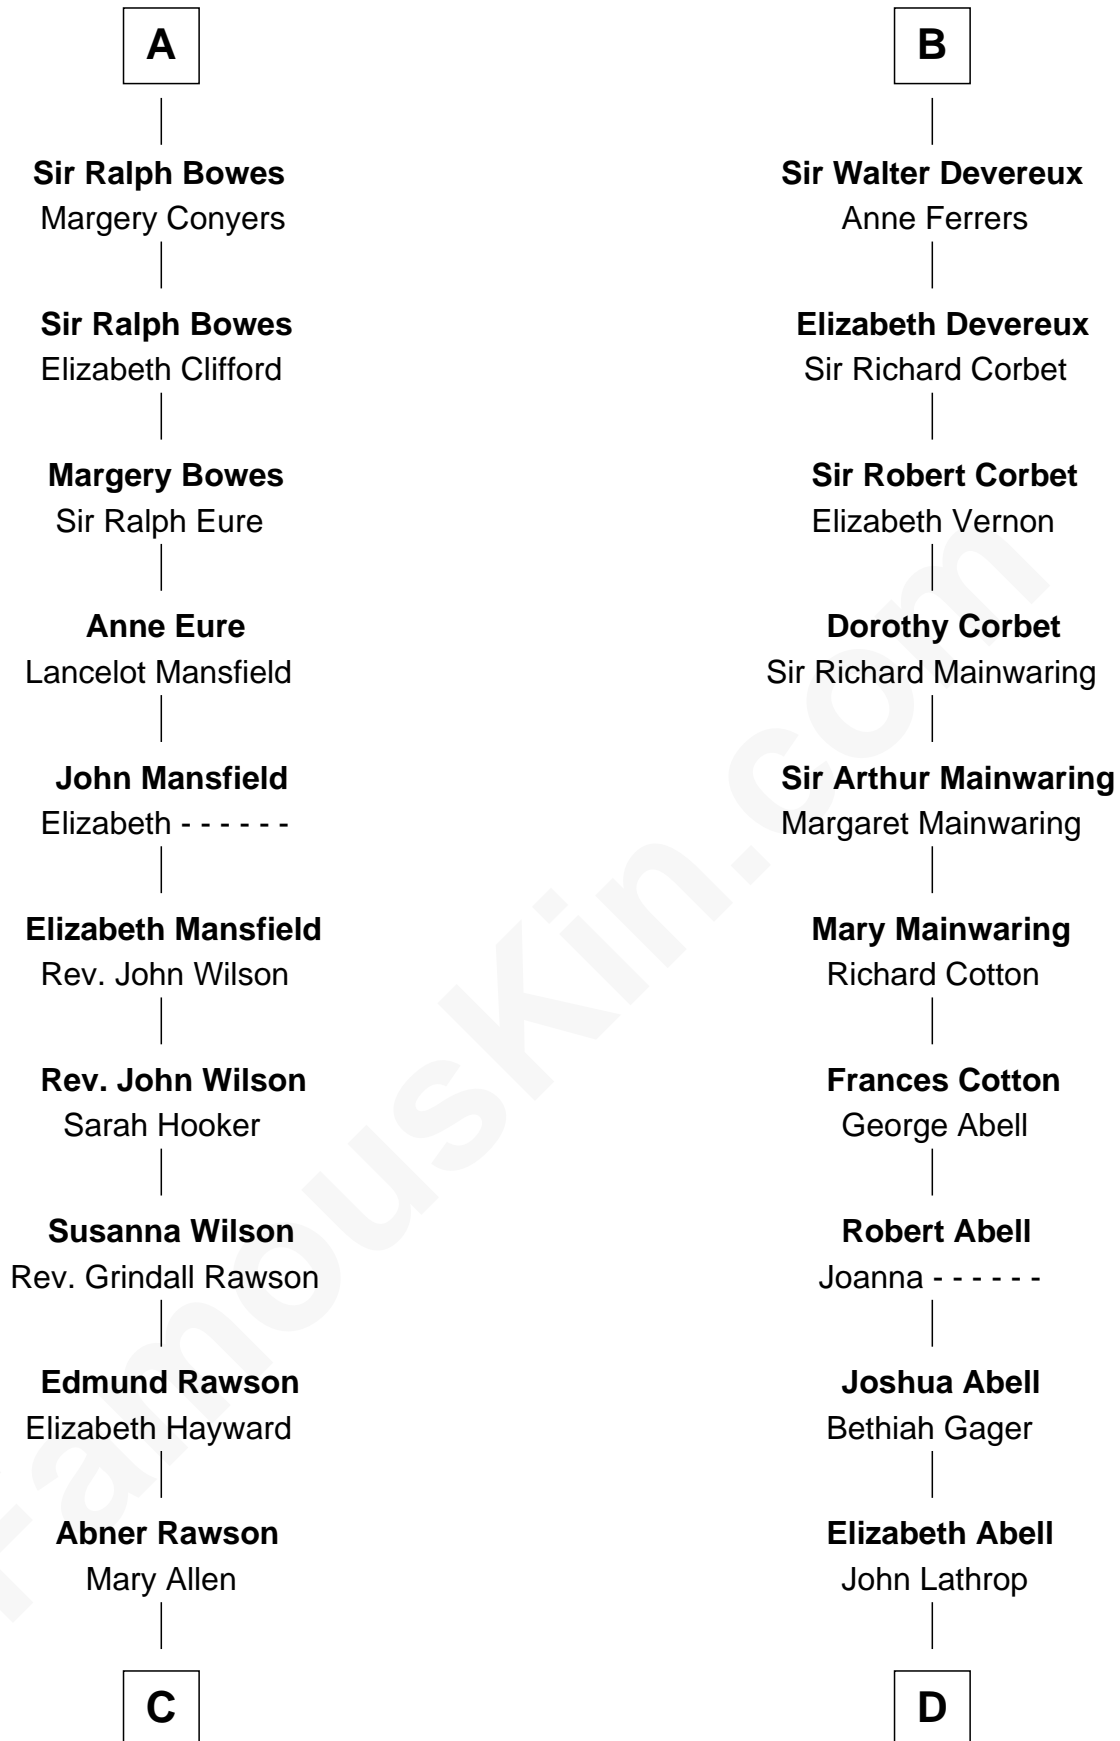

FamousKin.com
Relationship Chart of
William Howard Taft
27th U.S. President

20th cousin 1 time removed of
Marjorie Post
Founder of General Foods

Roger Mortimer
Maud de Braose

Sir Edmund Mortimer
Margaret de Fiennes

Thomas Crophull
Sybil Delabere

Sir Ralph de Greystoke
Katherine de Clifford

Agnes Crophull
Sir Walter Devereux

Joan de Greystoke
Sir William Bowes

Sir Walter Devereux
Elizabeth Bromwich

Sir William Bowes
Maud FitzHugh

Sir Walter Devereux
Elizabeth Merbery

A

B

C

Rhoda Rawson

Aaron Taft

Peter Rawson Taft

Sylvia Howard

Alphonso Taft

Louisa Maria Torrey

William Howard Taft

27th U.S. President

D

Azel Lathrop

Elizabeth Hyde

Erastus Lathrop