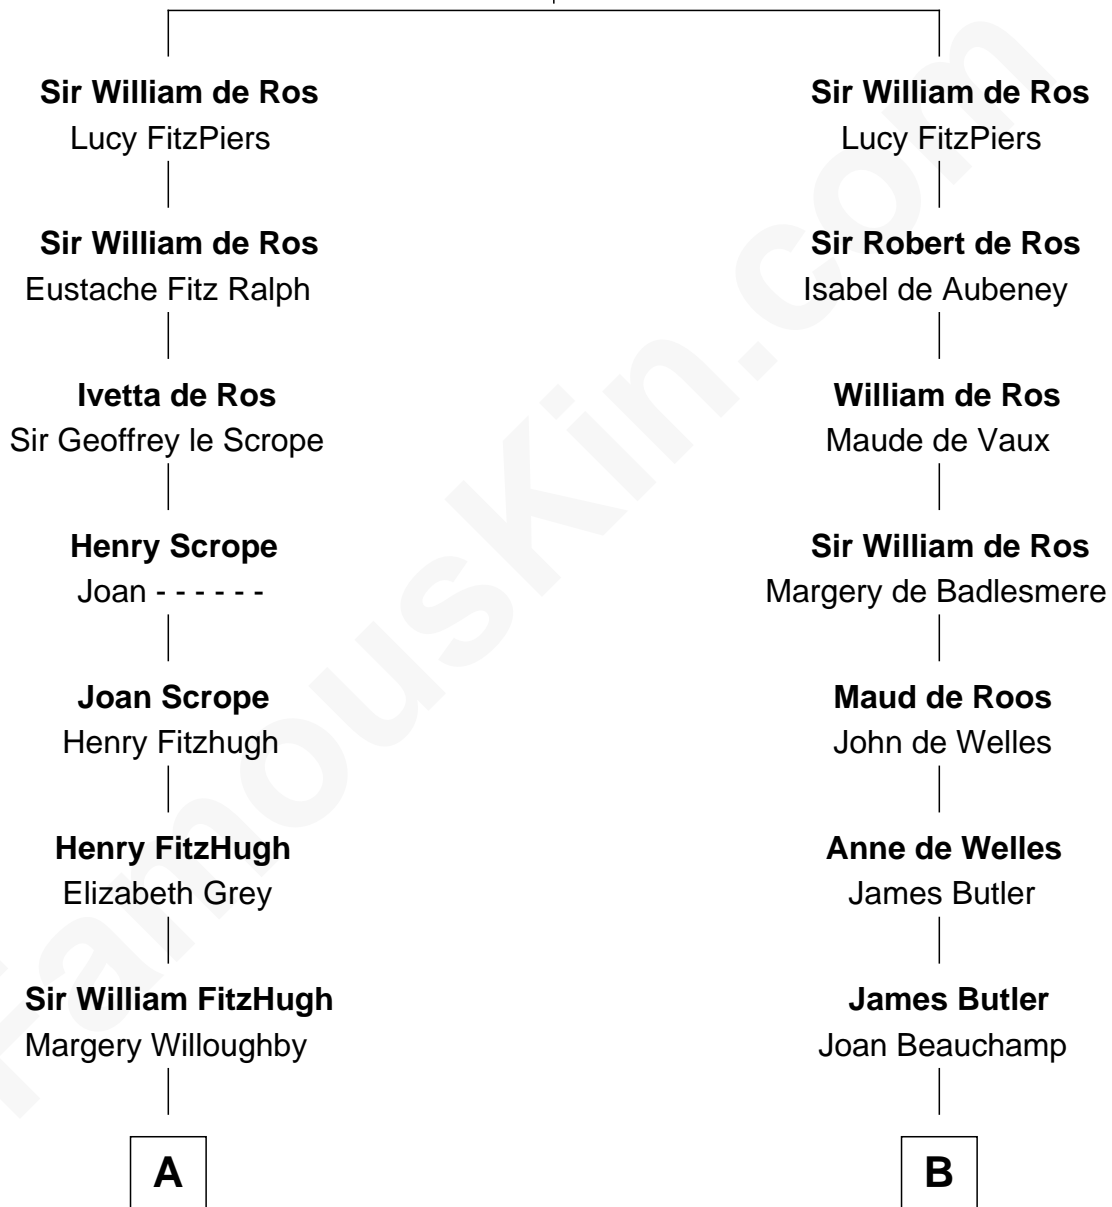

# FamousKin.com Relationship Chart of

**William Howard Taft**

*27th U.S. President*

21st cousin of

**Marjorie Post**

*Founder of General Foods*

**Robert de Ros**  
Isabel of Scotland

**C**

**Abner Rawson**

Mary Allen

**Rhoda Rawson**

Aaron Taft

**Peter Rawson Taft**

Sylvia Howard

**Alphonso Taft**

Louisa Maria Torrey

**William Howard Taft**

*27th U.S. President*

**D**

**Azel Lathrop**

Elizabeth Hyde

**Erastus Lathrop**

Sarah Bailey

**Caroline Cushman Lathrop**