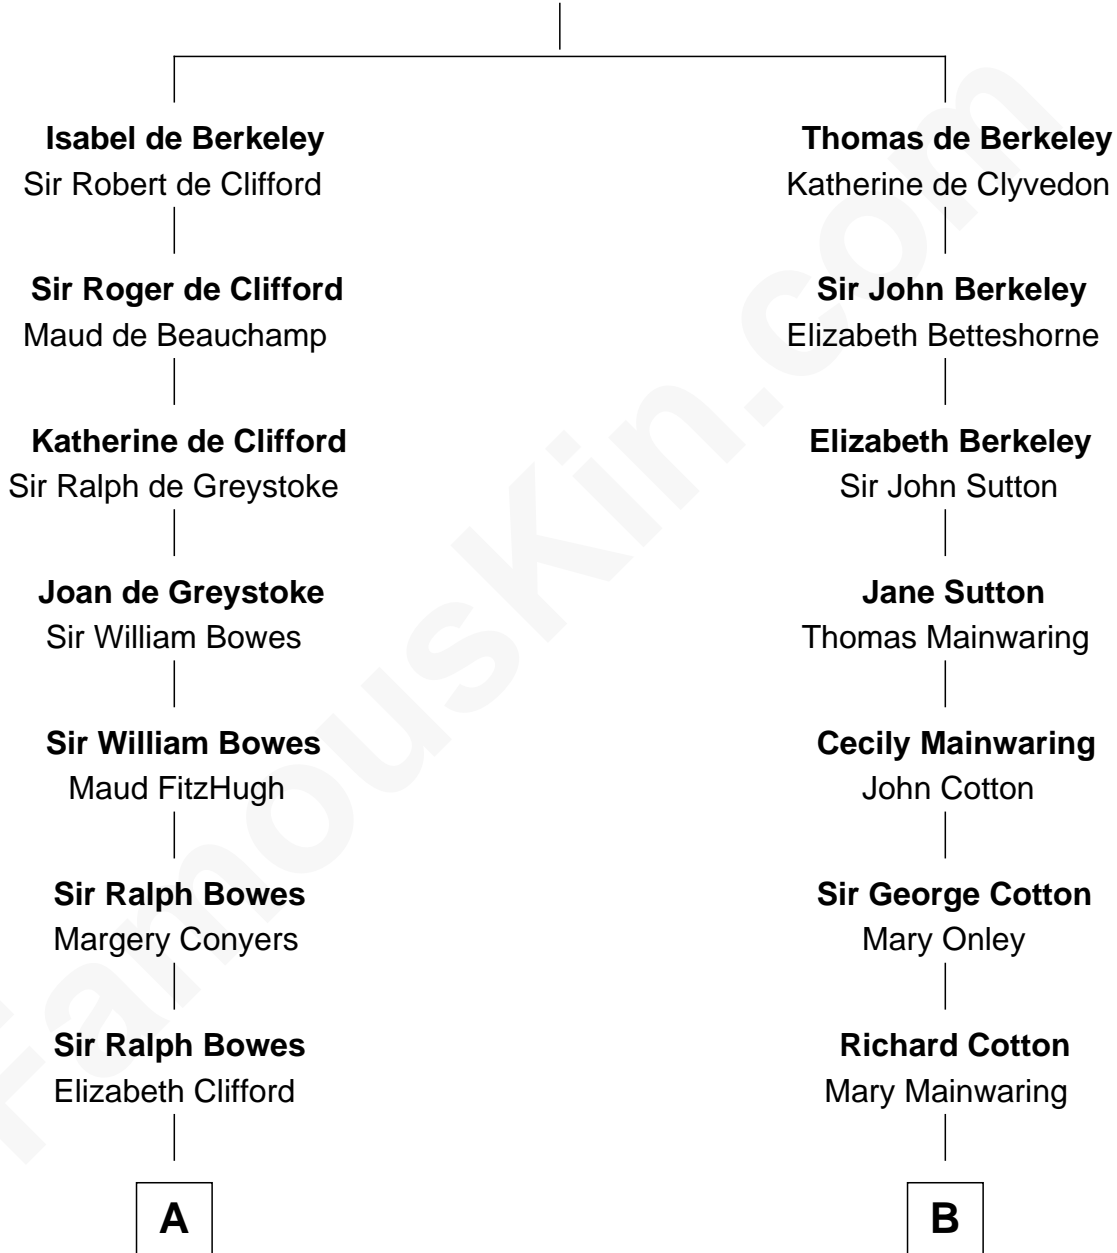

FamousKin.com
Relationship Chart of
William Howard Taft
27th U.S. President

15th cousin 3 times removed of
Marjorie Post
Founder of General Foods

Sir Maurice de Berkeley
 Eve la Zouche

C

—
Alphonso Taft
Louisa Maria Torrey

—
William Howard Taft
27th U.S. President

FamousKin.com