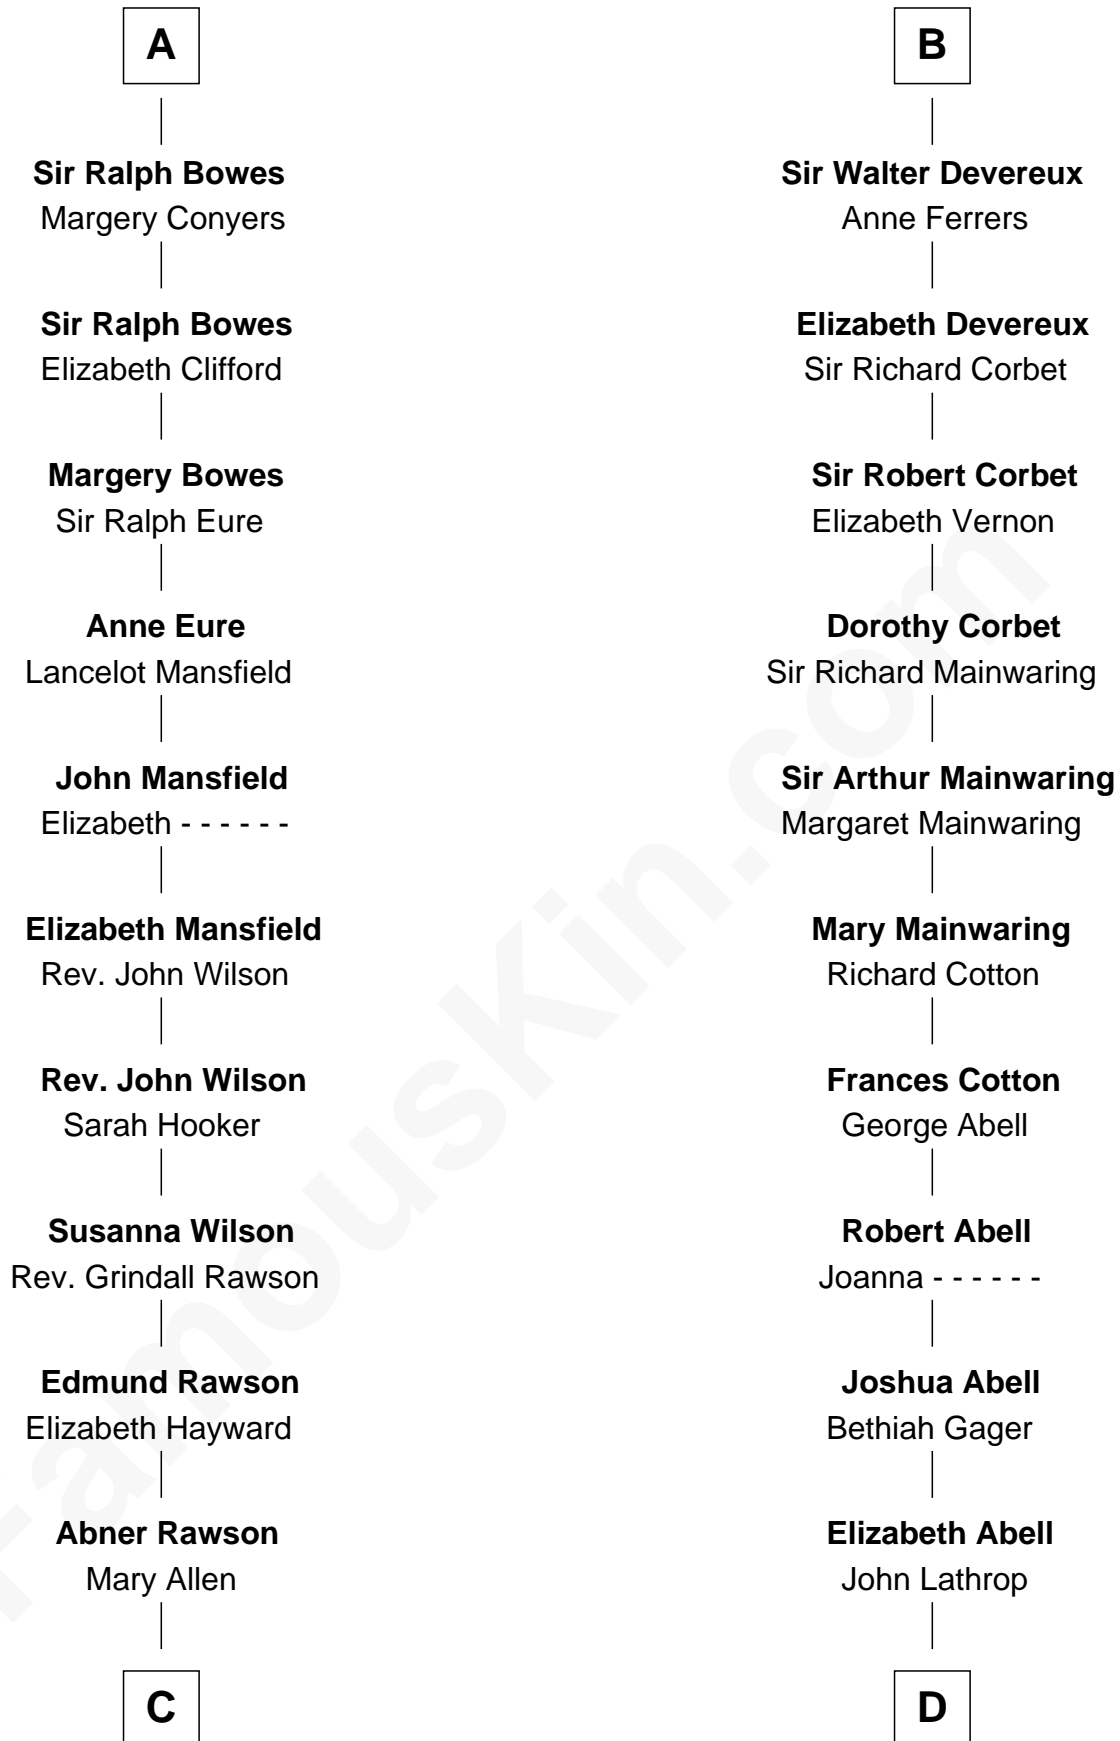

# FamousKin.com Relationship Chart of

**William Howard Taft**

*27th U.S. President*

20th cousin of

**C. W. Post**

*Founder of Post Cereals*

**Sir William de Fiennes**

Blanche de Brienne

Sir Edmund Mortimer

**Maud Mortimer**

Sir Thebaud de Verdun

**Margery de Verdun**

Sir John Crophull

**Thomas Crophull**

Sybil Delabere

**Agnes Crophull**

Sir Walter Devereux

**Sir Walter Devereux**

Elizabeth Bromwich

**Sir Walter Devereux**

Elizabeth Merbery

**B**

**C**

**Rhoda Rawson**

Aaron Taft

**Peter Rawson Taft**

Sylvia Howard

**Alphonso Taft**

Louisa Maria Torrey

**William Howard Taft**

*27th U.S. President*

**D**