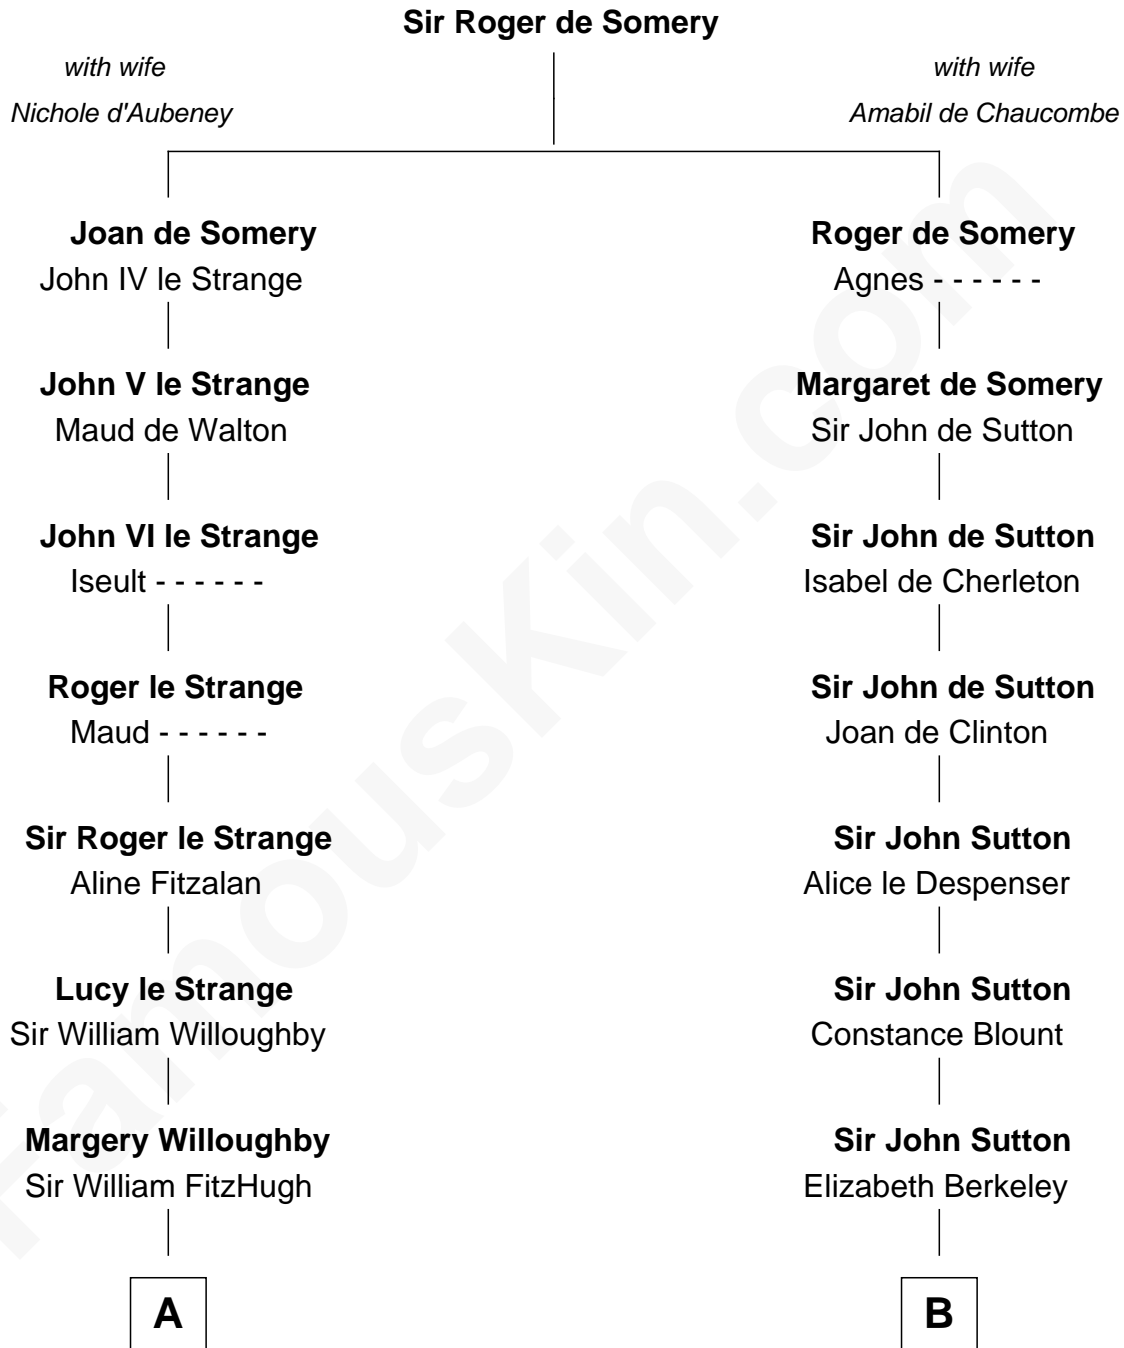

FamousKin.com
Relationship Chart of
William Howard Taft
27th U.S. President

18th cousin 3 times removed of
C. W. Post
Founder of Post Cereals

C

Abner Rawson

Mary Allen

Rhoda Rawson

Aaron Taft

Peter Rawson Taft

Sylvia Howard

Alphonso Taft

Louisa Maria Torrey

William Howard Taft

27th U.S. President

D

Caroline Cushman Lathrop

Charles Rollin Post