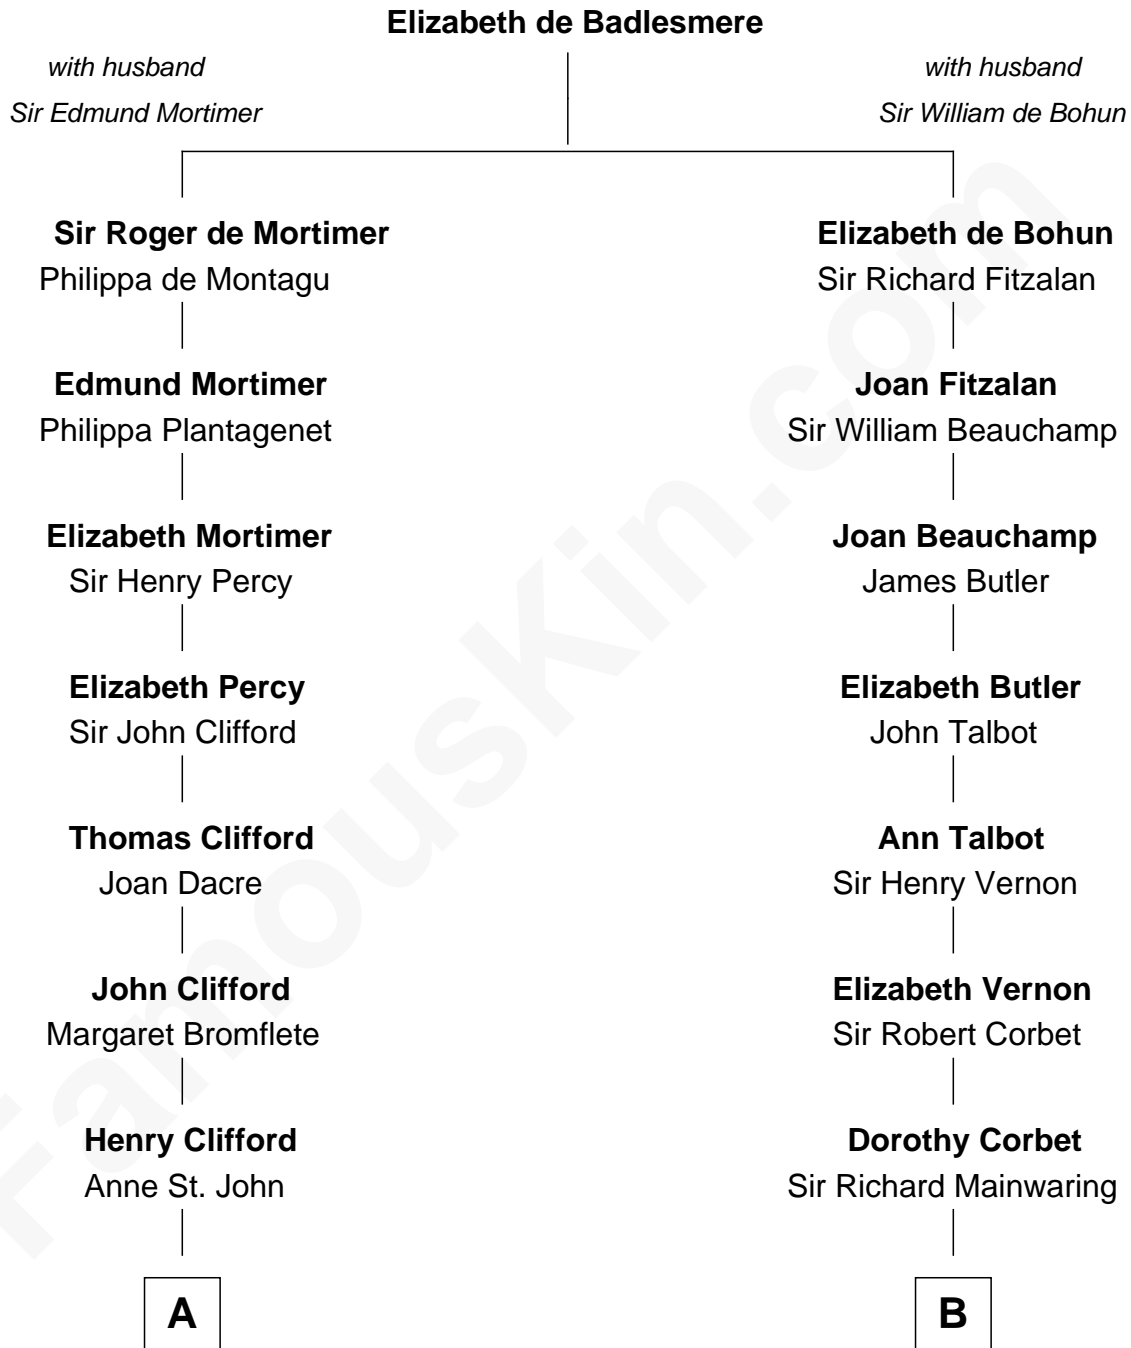

**FamousKin.com**  
**Relationship Chart of**  
**William Howard Taft**  
*27th U.S. President*

**16th cousin 3 times removed of**  
**C. W. Post**  
*Founder of Post Cereals*

**C**

—  
**Peter Rawson Taft**

Sylvia Howard

—  
**Alphonso Taft**

Louisa Maria Torrey

—  
**William Howard Taft**

*27th U.S. President*

FamousKin.com