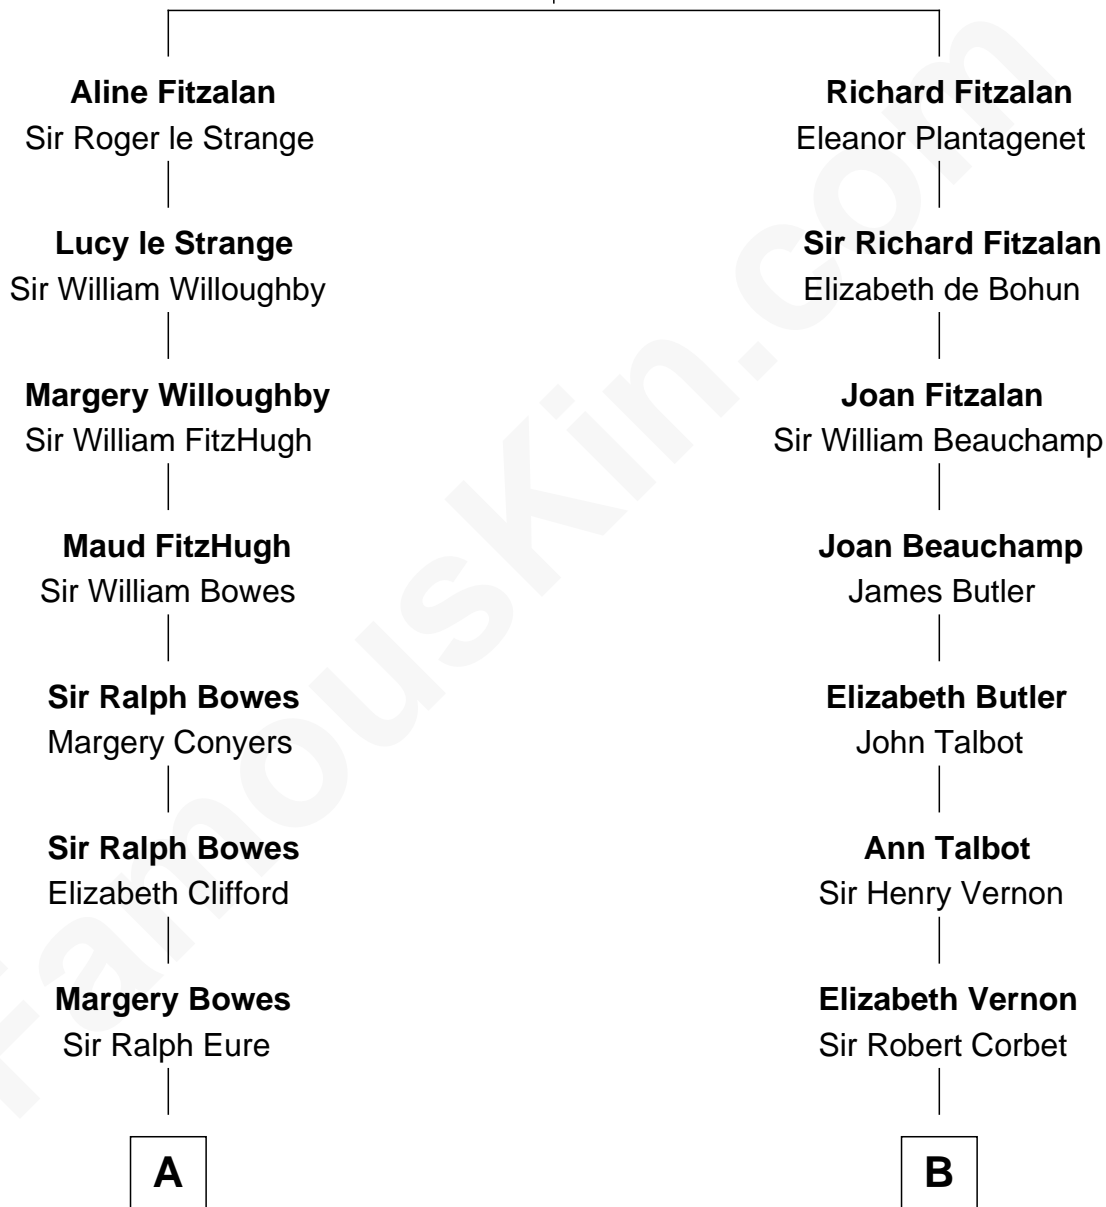

# FamousKin.com Relationship Chart of

**William Howard Taft**

*27th U.S. President*

17th cousin of

**C. W. Post**

*Founder of Post Cereals*

**Edmund Fitzalan**

Alice de Warenne

**A**

**Anne Eure**  
Lancelot Mansfield

**John Mansfield**  
Elizabeth - - - - -

**Elizabeth Mansfield**  
Rev. John Wilson

**Rev. John Wilson**  
Sarah Hooker

**Susanna Wilson**  
Rev. Grindall Rawson

**Edmund Rawson**  
Elizabeth Hayward

**Abner Rawson**  
Mary Allen

**Rhoda Rawson**  
Aaron Taft

**Peter Rawson Taft**  
Sylvia Howard

**Alphonso Taft**  
Louisa Maria Torrey

**William Howard Taft**  
*27th U.S. President*

**B**

**Dorothy Corbet**  
Sir Richard Mainwaring