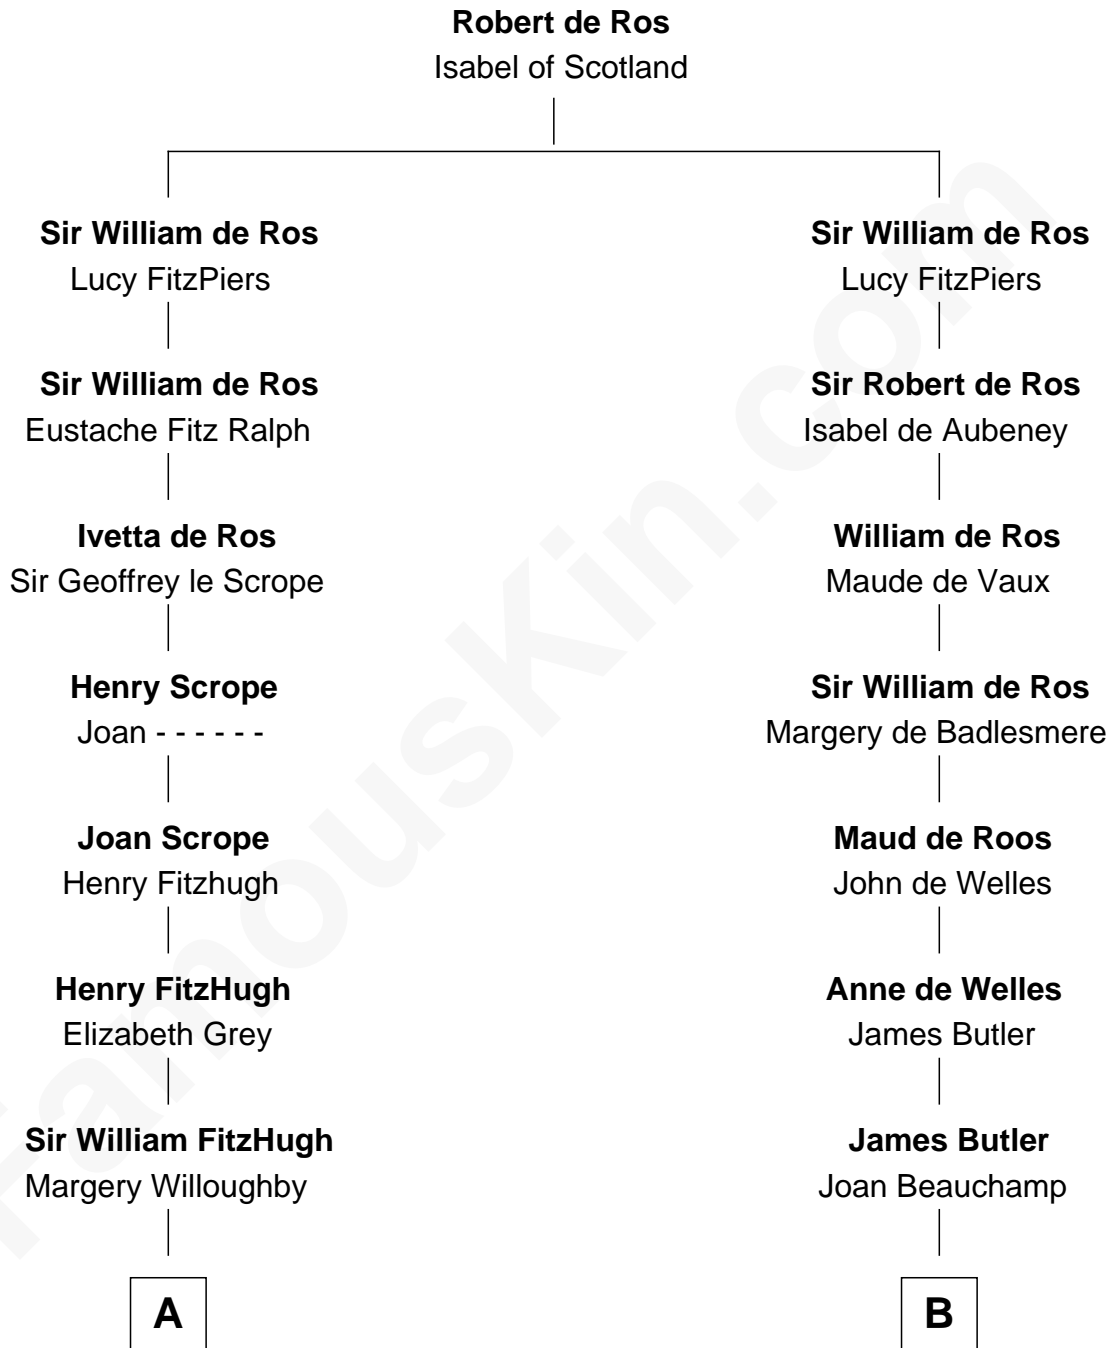

FamousKin.com
Relationship Chart of
William Howard Taft
27th U.S. President

20th cousin 1 time removed of
C. W. Post
Founder of Post Cereals

C

Abner Rawson

Mary Allen

Rhoda Rawson

Aaron Taft

Peter Rawson Taft

Sylvia Howard

Alphonso Taft

Louisa Maria Torrey

William Howard Taft

27th U.S. President

D

Azel Lathrop

Elizabeth Hyde

Erastus Lathrop

Sarah Bailey

Caroline Cushman Lathrop

Charles Rollin Post

C. W. Post

Founder of Post Cereals