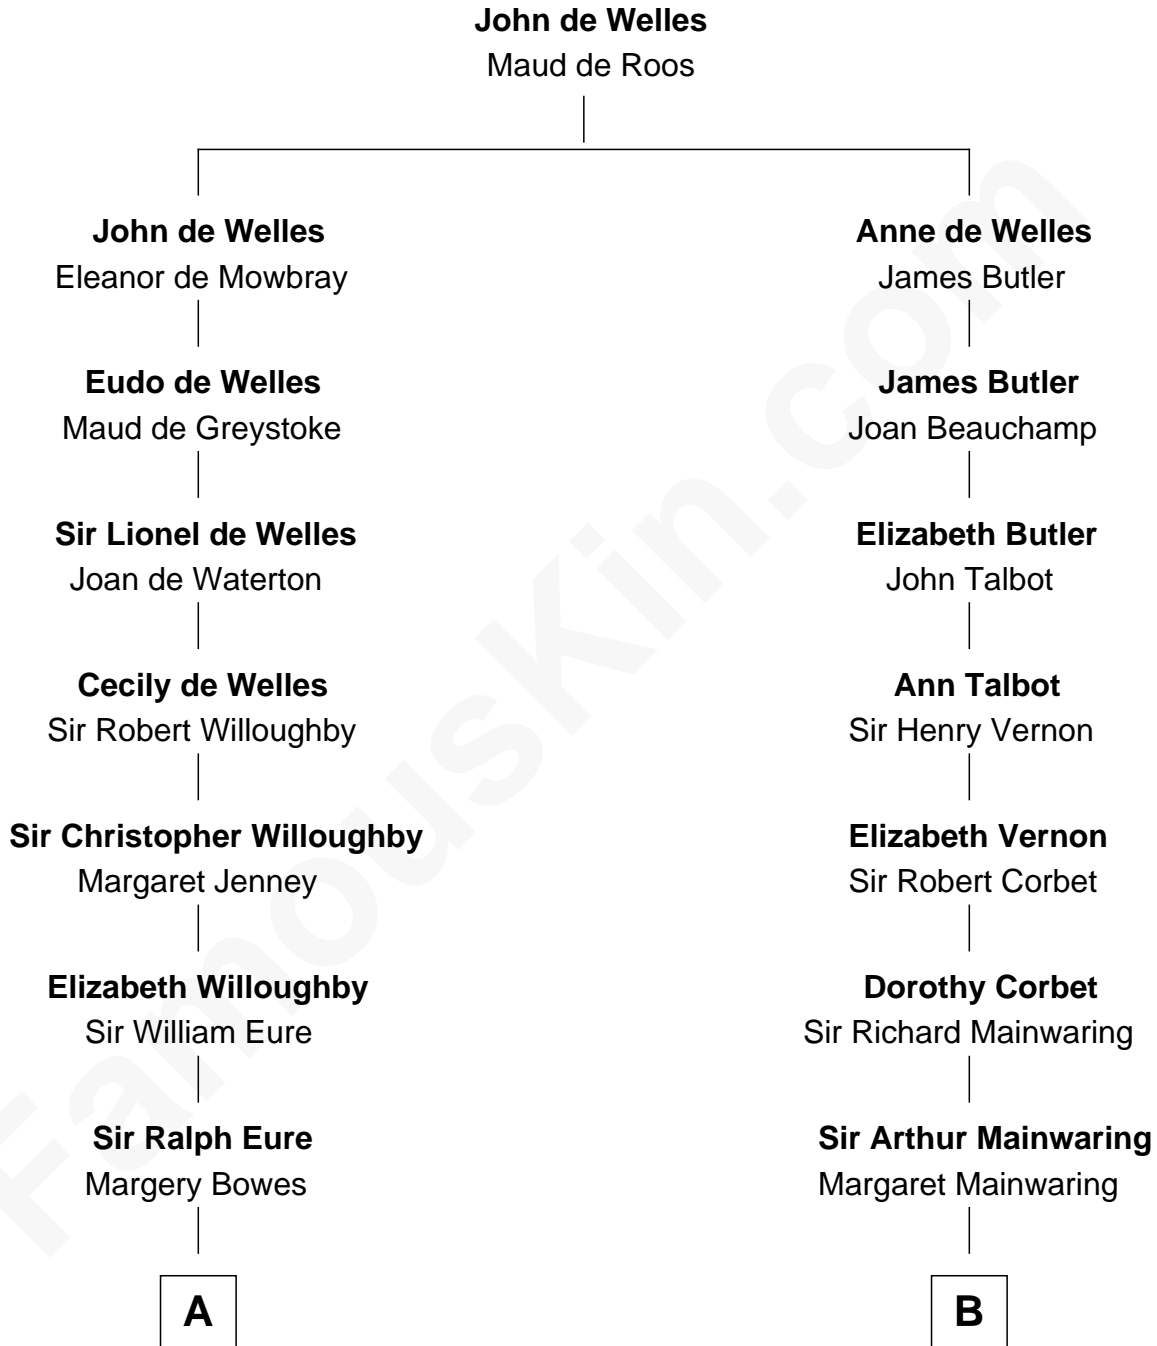

**FamousKin.com**  
**Relationship Chart of**  
**William Howard Taft**  
*27th U.S. President*

**15th cousin 2 times removed of**  
**C. W. Post**  
*Founder of Post Cereals*

**A**

**Anne Eure**  
Lancelot Mansfield

**John Mansfield**  
Elizabeth - - - - -

**Elizabeth Mansfield**  
Rev. John Wilson

**Rev. John Wilson**  
Sarah Hooker

**Susanna Wilson**  
Rev. Grindall Rawson

**Edmund Rawson**  
Elizabeth Hayward

**Abner Rawson**  
Mary Allen

**Rhoda Rawson**  
Aaron Taft

**Peter Rawson Taft**  
Sylvia Howard

**Alphonso Taft**  
Louisa Maria Torrey

**William Howard Taft**  
*27th U.S. President*

**B**

**Mary Mainwaring**  
Richard Cotton

**Frances Cotton**  
George Abell