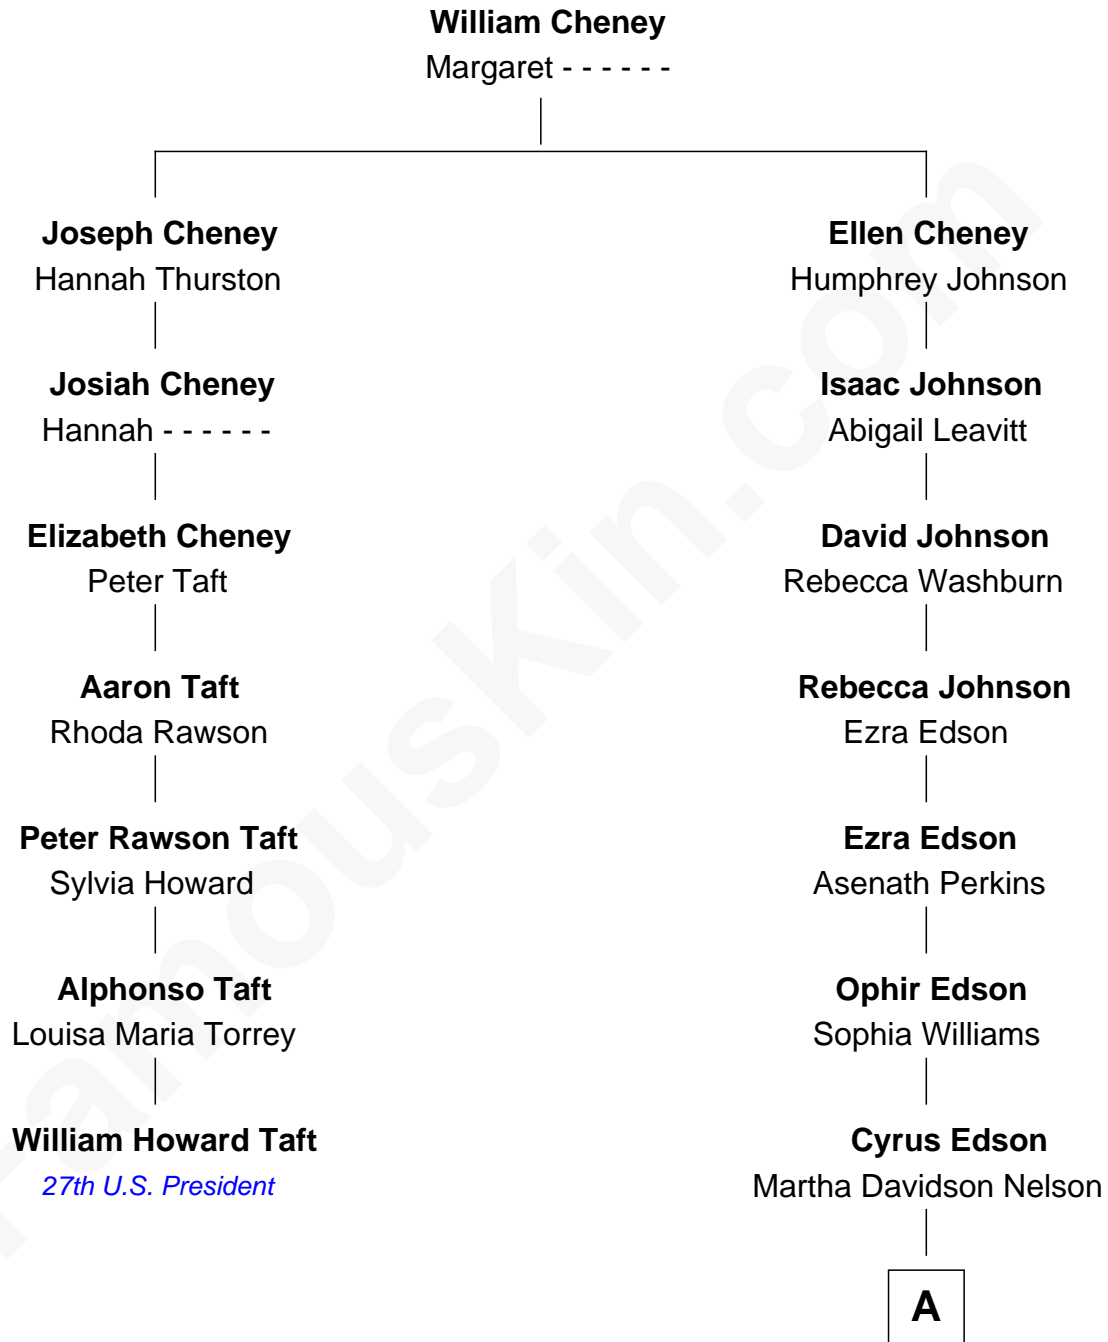

FamousKin.com
Relationship Chart of
William Howard Taft
27th U.S. President

6th cousin 3 times removed of
Pete Seeger
American Folk Singer

A

|
John Tracey Edson
Winona de Clyver Charlier

|
Constance de Clyver Edson
Charles Louis Seeger

|
Pete Seeger
American Folk Singer

FamousKin.com