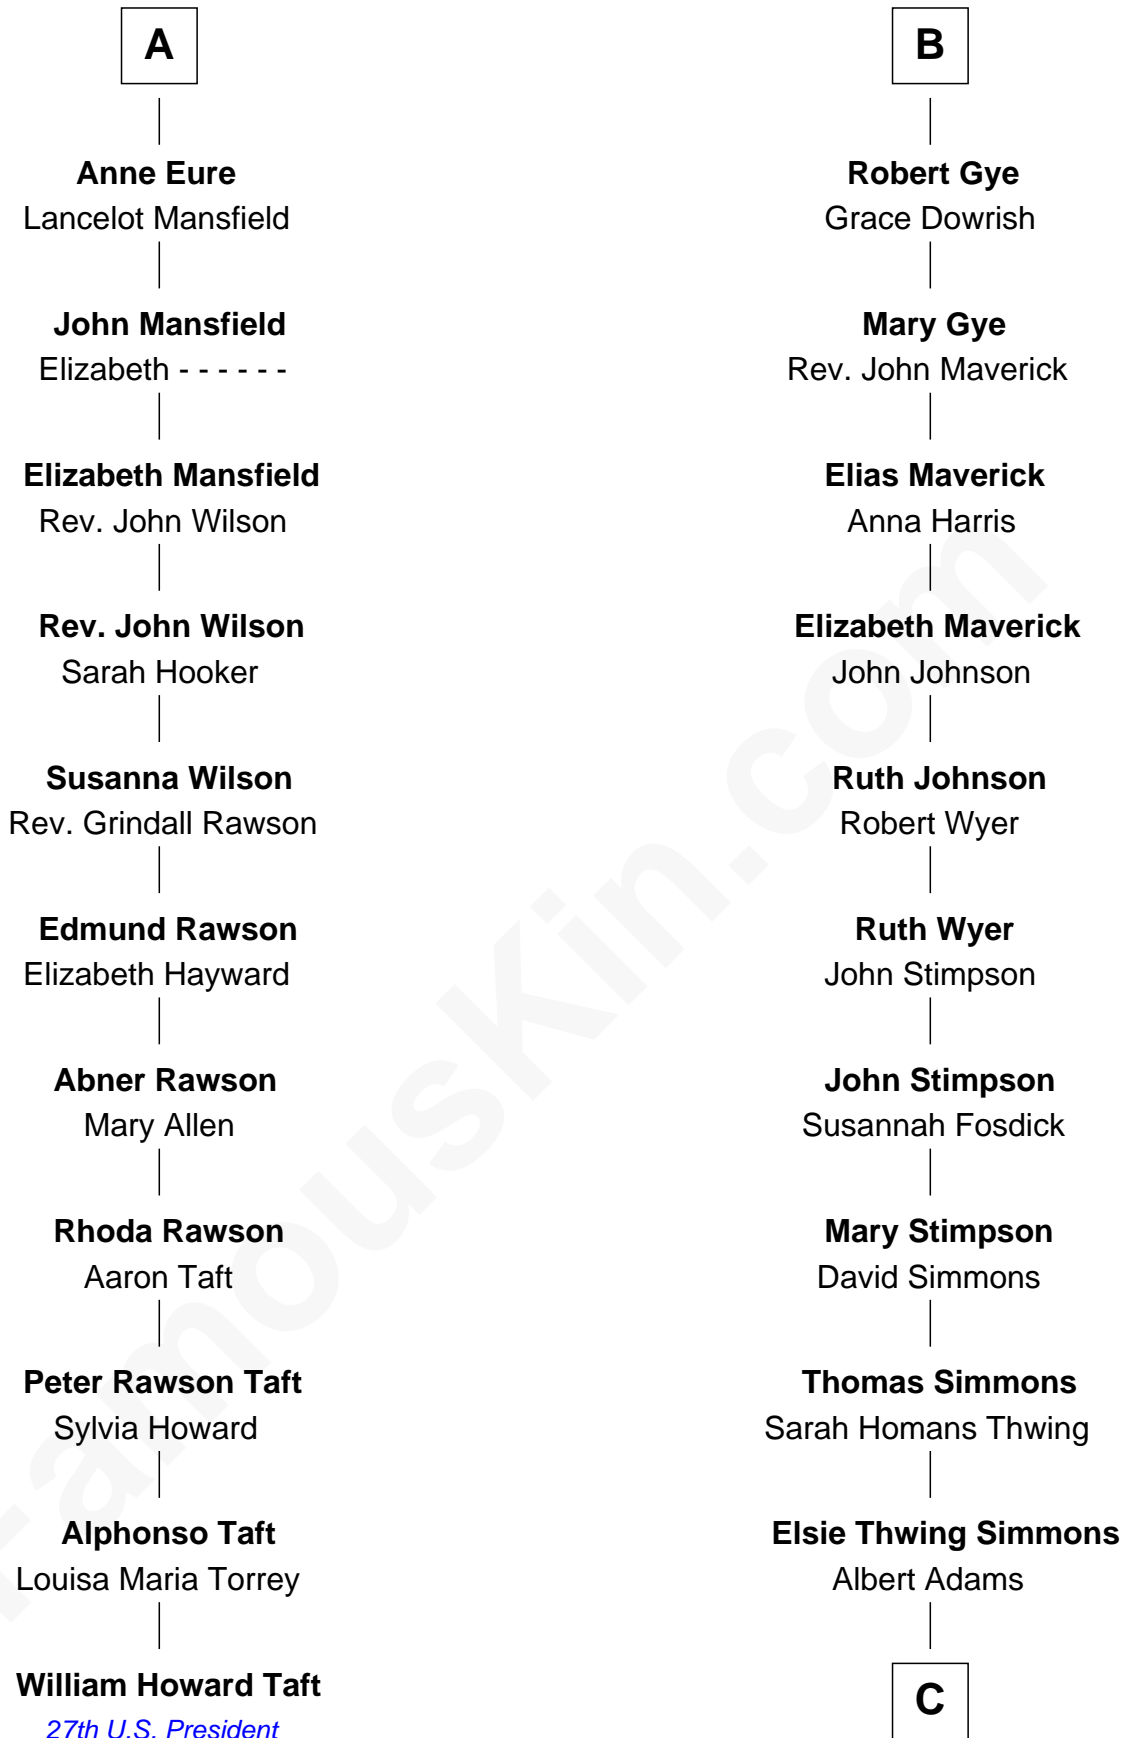

**FamousKin.com**  
**Relationship Chart of**  
**William Howard Taft**  
*27th U.S. President*

**17th cousin 2 times removed of**  
**Pete Seeger**  
*American Folk Singer*

**Edmund Fitzalan**  
 Alice de Warenne

**C**

**Elsie Simmons Adams**

Charles Louis Seeger

**Charles Louis Seeger**

Constance de Clyver Edson

**Pete Seeger**

*American Folk Singer*

FamousKin.com