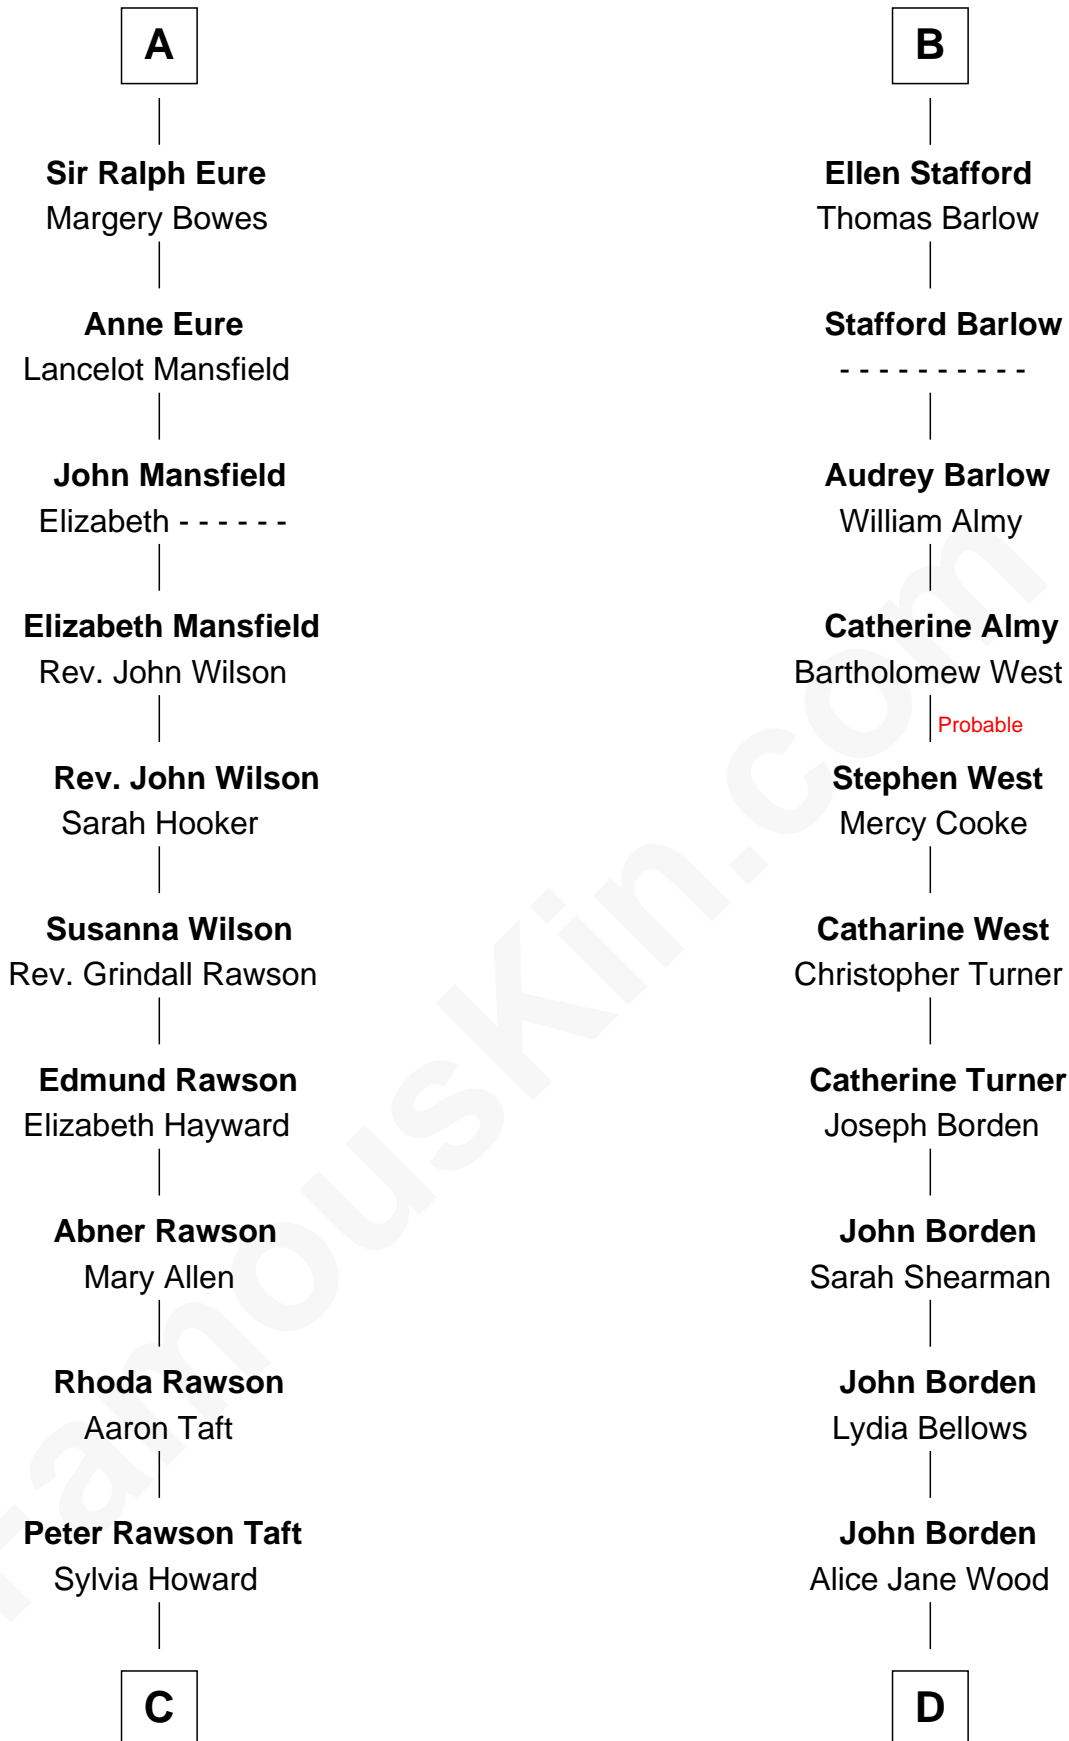

**FamousKin.com**  
**Relationship Chart of**  
**William Howard Taft**  
*27th U.S. President*

18th cousin 2 times removed of

**Adlai Stevenson III**  
*U.S. Senator from Illinois*

**C**

**Alphonso Taft**  
Louisa Maria Torrey

**William Howard Taft**  
*27th U.S. President*

**D**

**William Borden**  
Mary DeGama Whiting

**John Borden**  
Ellen Wallace Waller

**Ellen Borden**  
Adlai Ewing Stevenson

**Adlai Stevenson III**  
*U.S. Senator from Illinois*

FamousKin.com