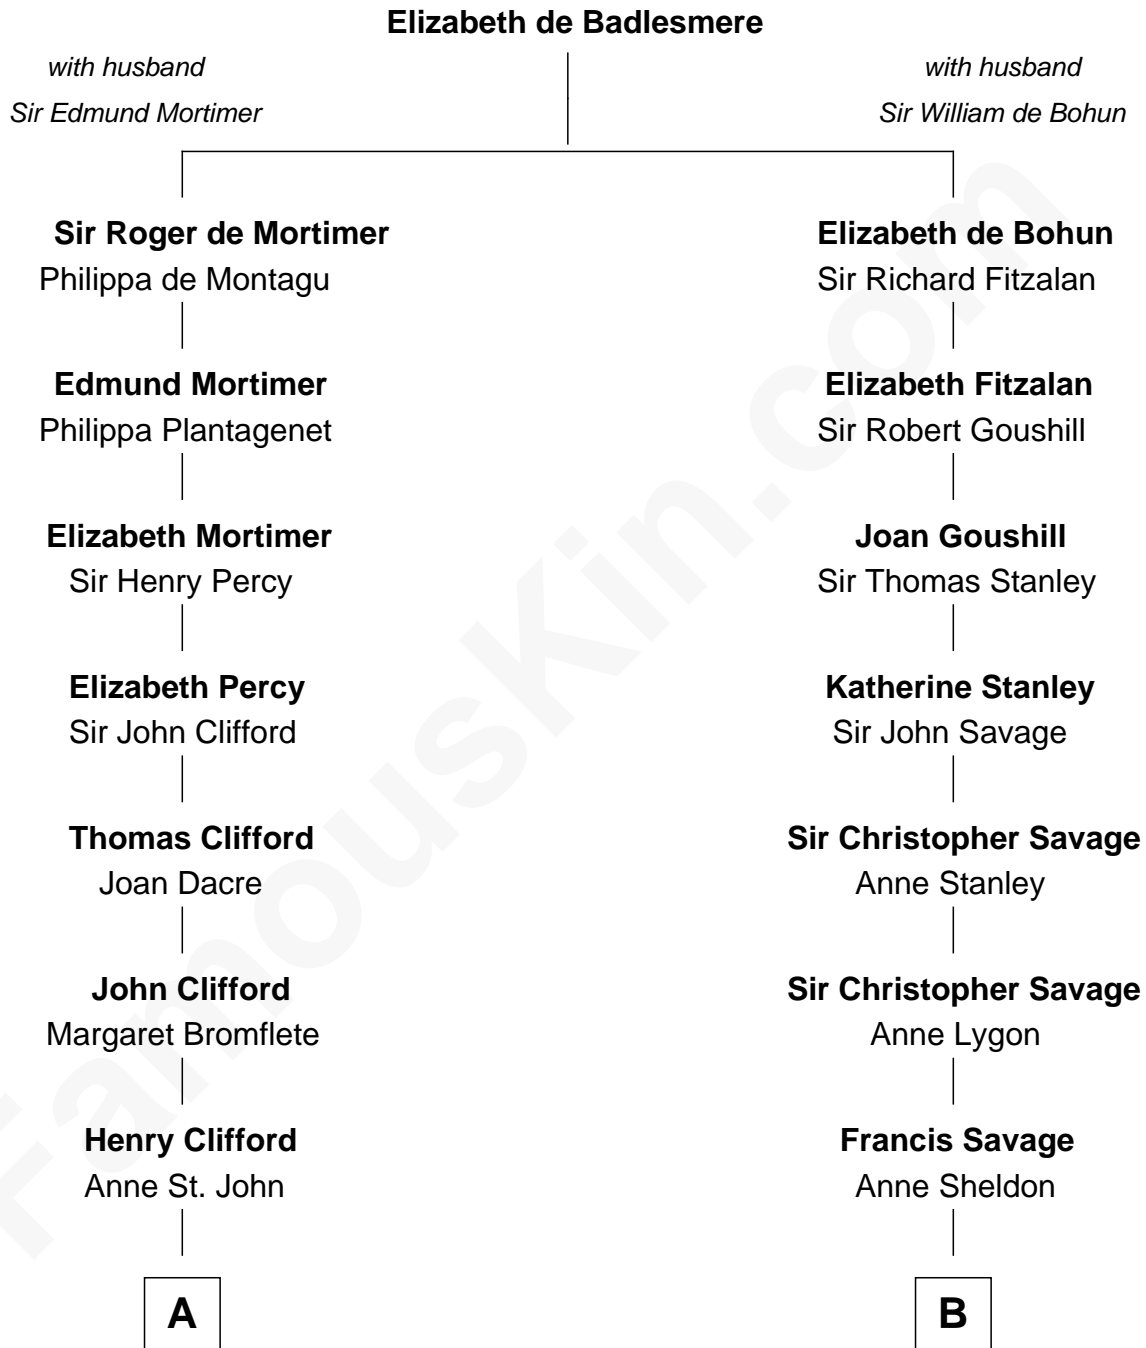

FamousKin.com Relationship Chart of

William Howard Taft

27th U.S. President

19th cousin of

Adlai Stevenson III

U.S. Senator from Illinois

C

Peter Rawson Taft

Sylvia Howard

Alphonso Taft

Louisa Maria Torrey

William Howard Taft

27th U.S. President

D

Lewis Green Stevenson

Helen Louise Davis