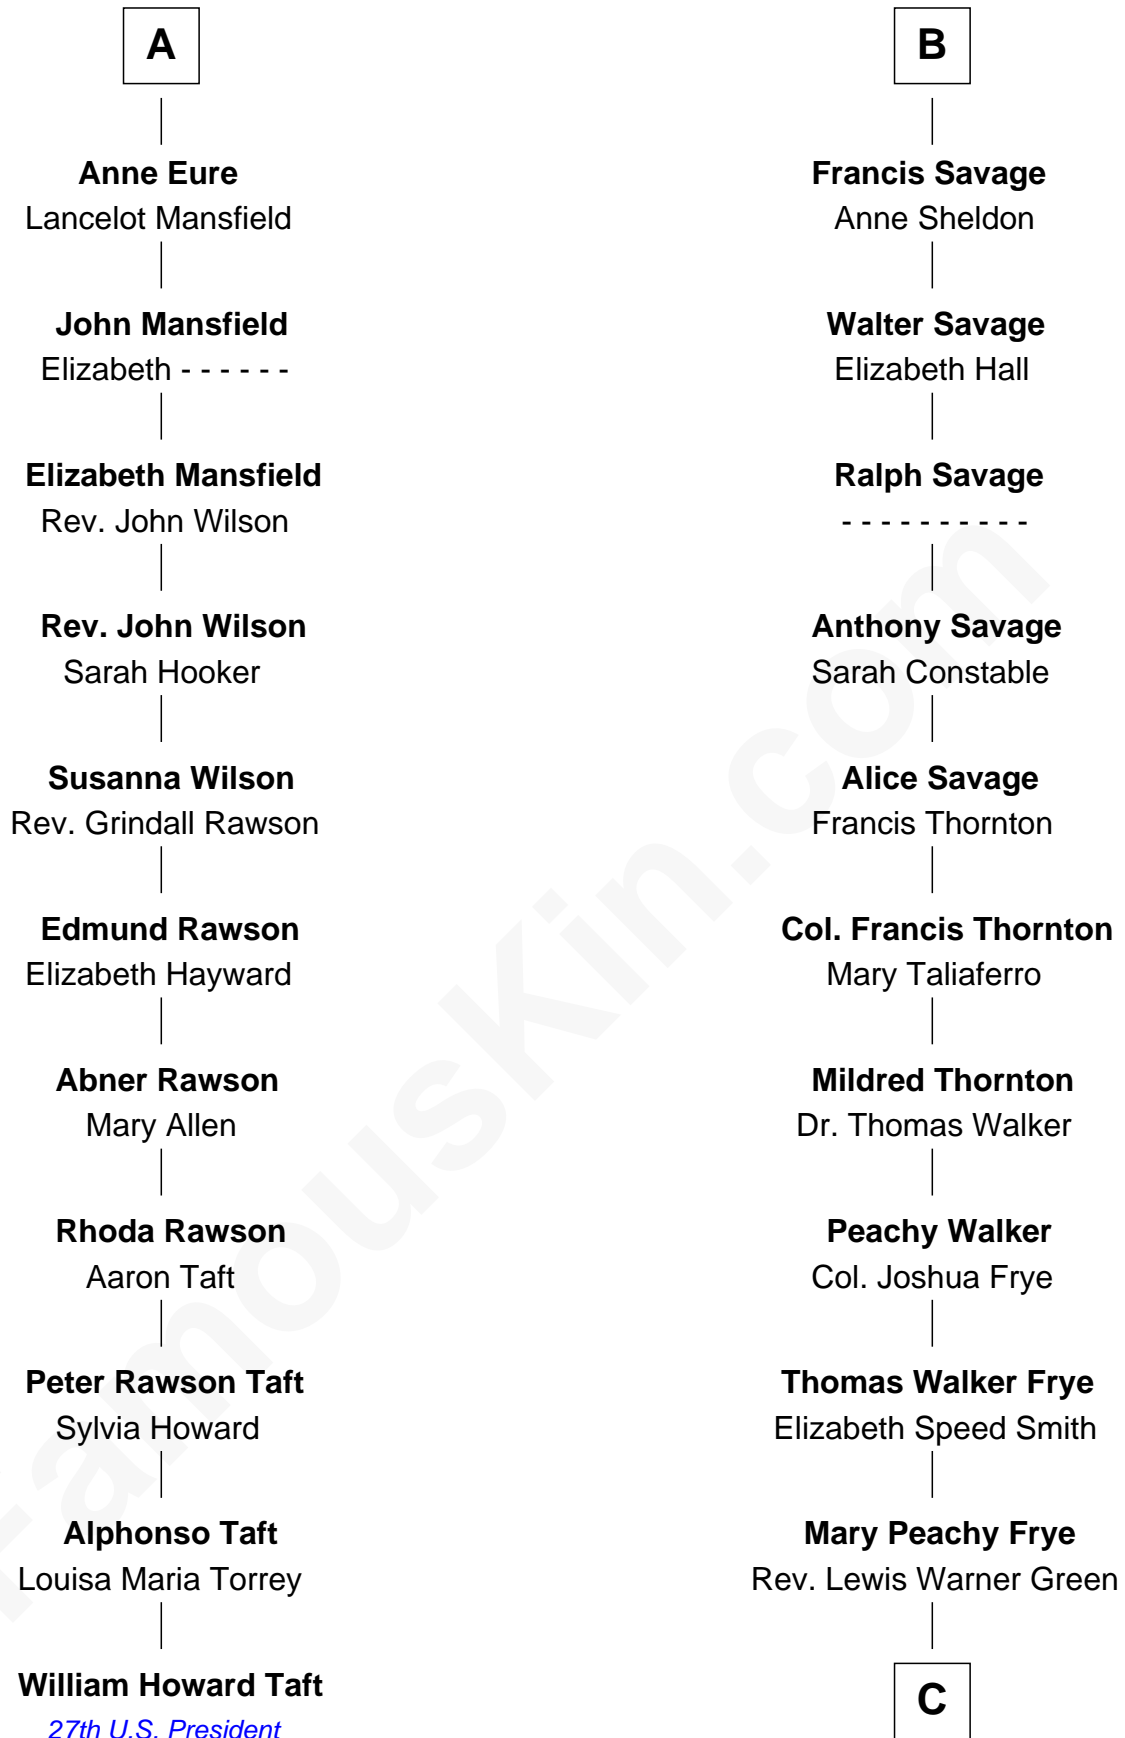

**FamousKin.com**  
**Relationship Chart of**  
**William Howard Taft**  
*27th U.S. President*

17th cousin 3 times removed of

**Adlai Stevenson III**  
*U.S. Senator from Illinois*

**Edmund Fitzalan**  
 Alice de Warenne

**C**

**Letitia Green**

Adlai Ewing Stevenson

**Lewis Green Stevenson**

Helen Louise Davis

**Adlai Ewing Stevenson**

Ellen Borden

**Adlai Stevenson III**

*U.S. Senator from Illinois*

FamousKin.com