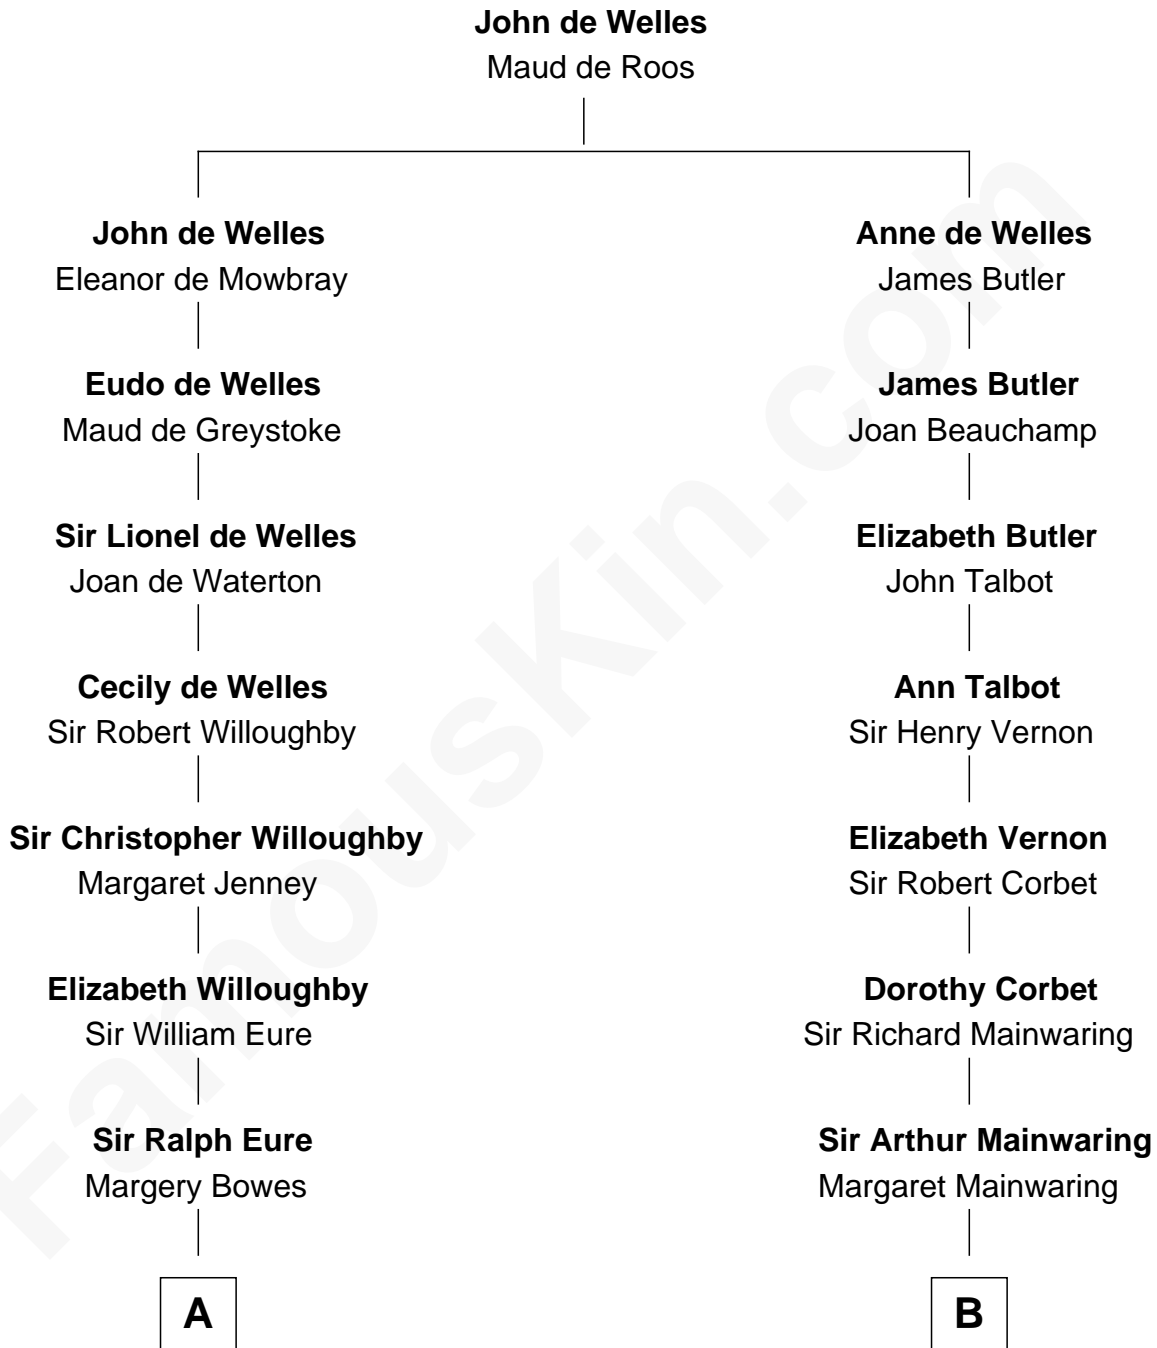

FamousKin.com
Relationship Chart of
William Howard Taft
27th U.S. President

17th cousin 3 times removed of

Adlai Stevenson III
U.S. Senator from Illinois

C

—
Mary DeGama Whiting

William Borden

—
John Borden

Ellen Wallace Waller

—
Ellen Borden

Adlai Ewing Stevenson

—
Adlai Stevenson III

U.S. Senator from Illinois

FamousKin.com