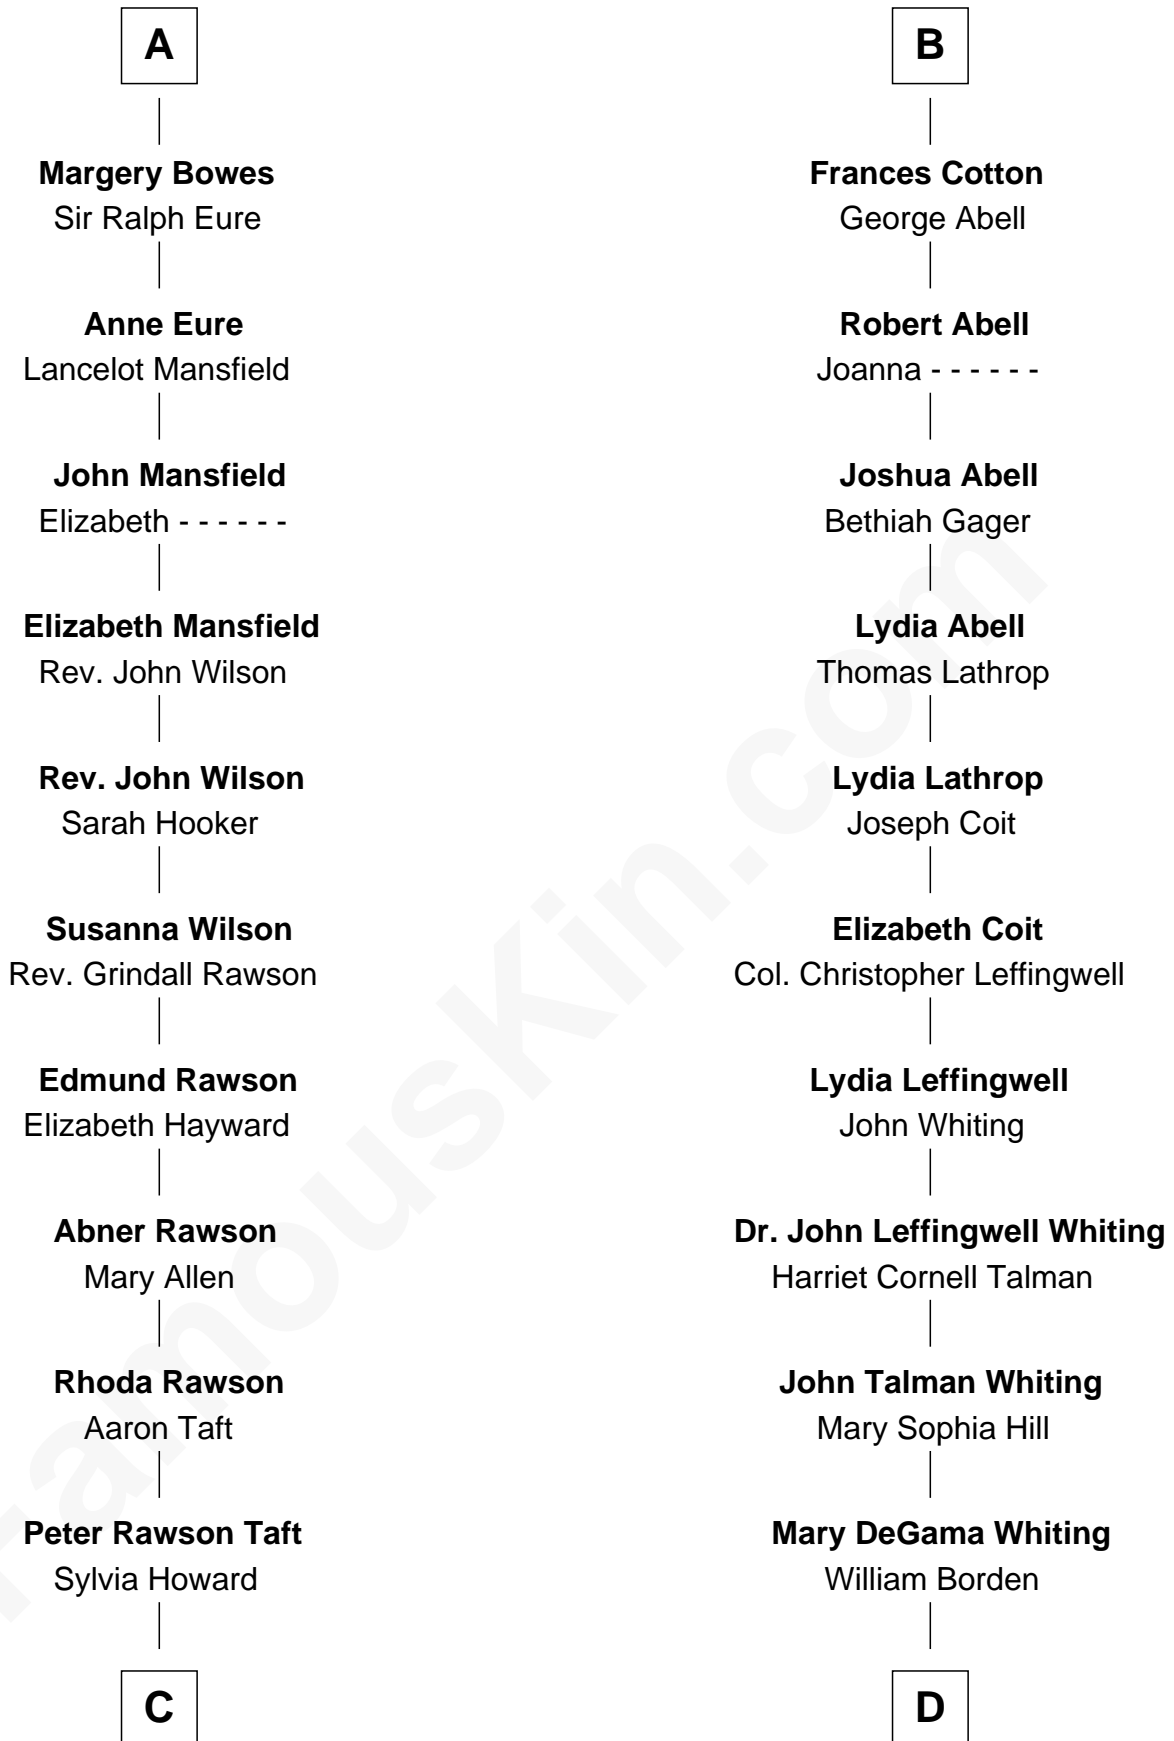

FamousKin.com
Relationship Chart of
William Howard Taft
27th U.S. President

18th cousin 1 time removed of
Adlai Stevenson III
U.S. Senator from Illinois

Sir Maurice de Berkeley
 Eve la Zouche

C

Alphonso Taft
Louisa Maria Torrey

William Howard Taft
27th U.S. President

D

John Borden
Ellen Wallace Waller

Ellen Borden
Adlai Ewing Stevenson

Adlai Stevenson III
U.S. Senator from Illinois

FamousKin.com