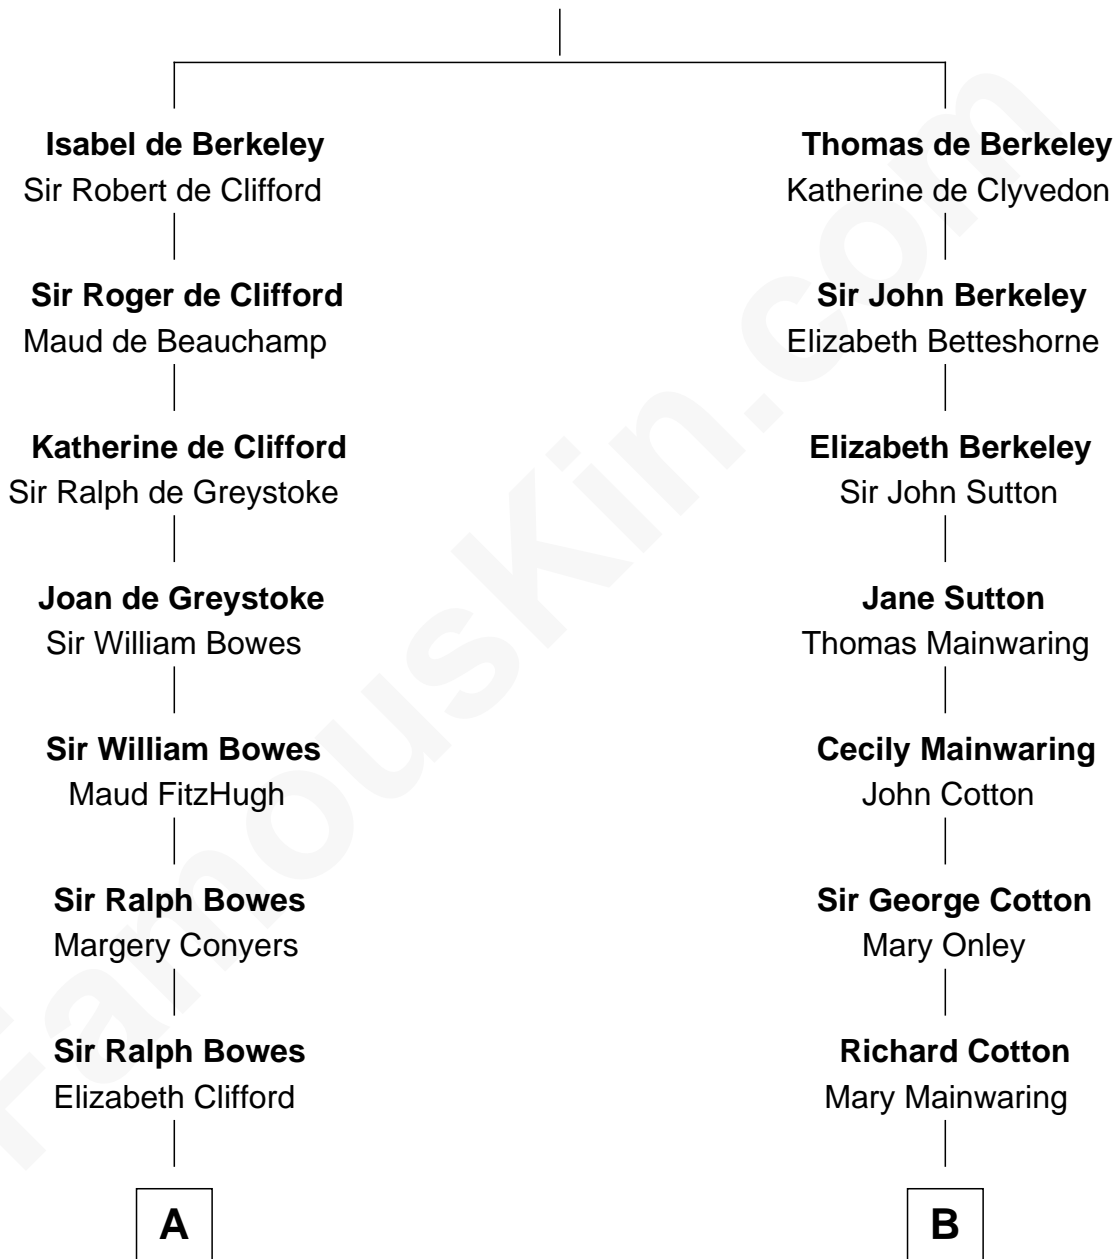

FamousKin.com
Relationship Chart of
William Howard Taft
27th U.S. President

18th cousin 1 time removed of
Adlai Stevenson III
U.S. Senator from Illinois

Sir Maurice de Berkeley
 Eve la Zouche

C

Alphonso Taft
Louisa Maria Torrey

William Howard Taft
27th U.S. President

D

John Borden
Ellen Wallace Waller

Ellen Borden
Adlai Ewing Stevenson

Adlai Stevenson III
U.S. Senator from Illinois

FamousKin.com