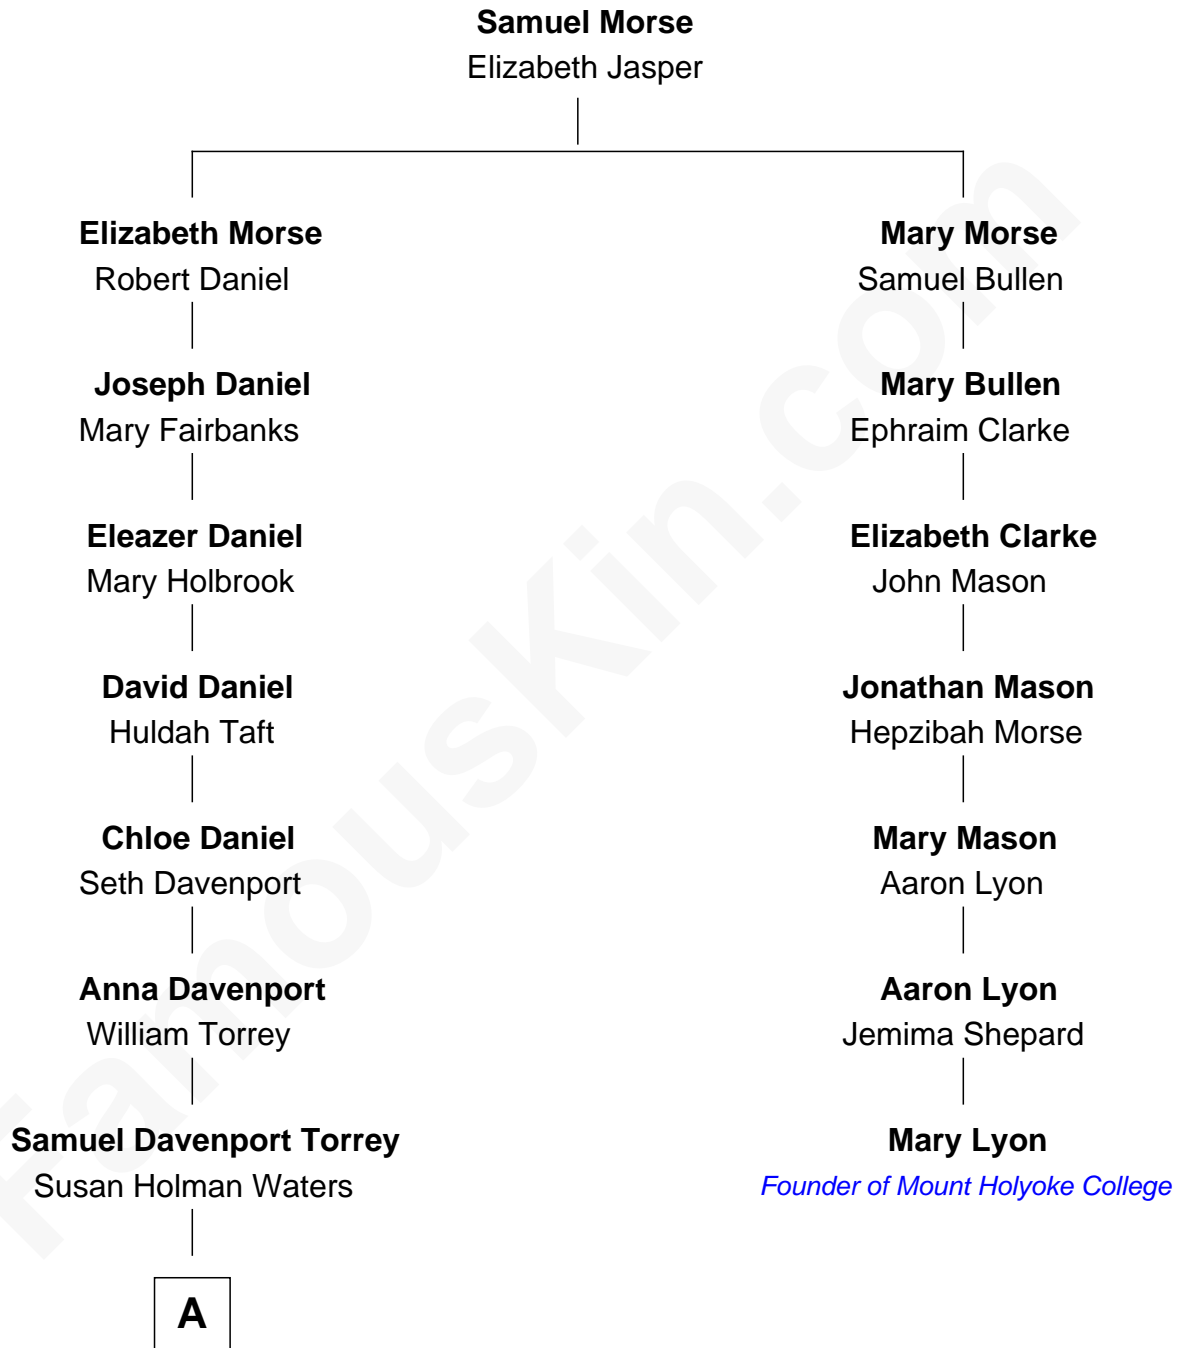

**FamousKin.com**  
**Relationship Chart of**  
**William Howard Taft**  
*27th U.S. President*

**6th cousin 2 times removed of**  
**Mary Lyon**  
*Founder of Mount Holyoke College*

**A**

—  
**Louisa Maria Torrey**

Alphonso Taft

—  
**William Howard Taft**

*27th U.S. President*

FamousKin.com