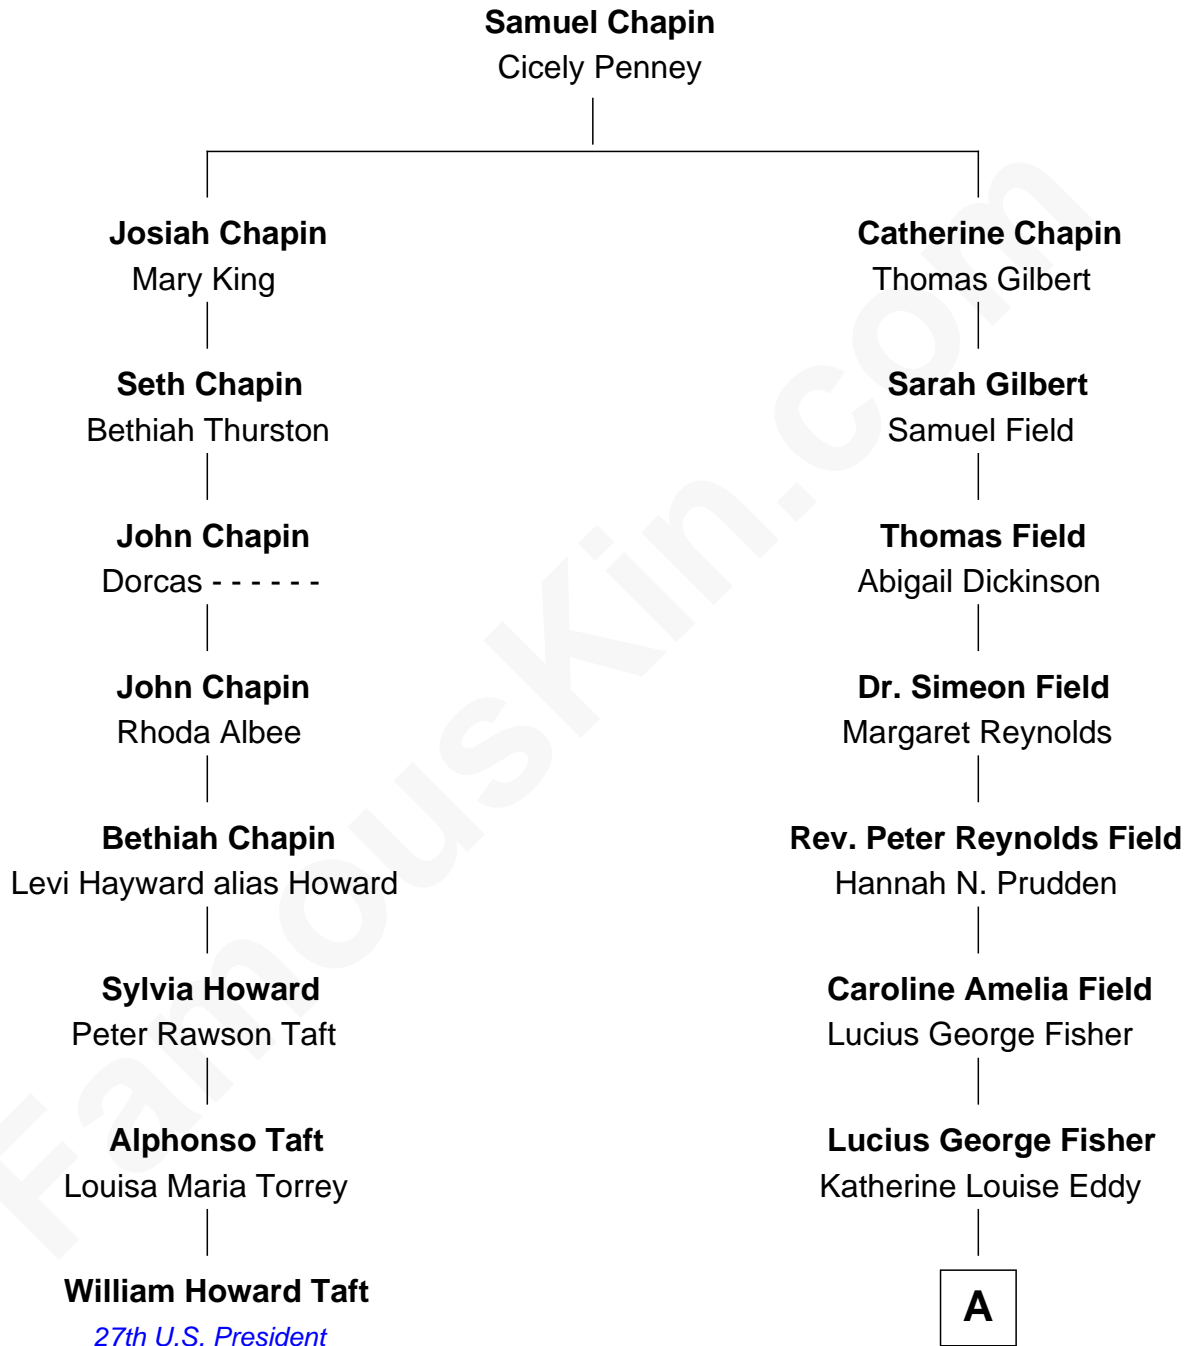

**FamousKin.com**  
**Relationship Chart of**  
**William Howard Taft**  
*27th U.S. President*

7th cousin 3 times removed of

**Jodie Foster**  
*Movie Actress*

**A**

**Alice Eddy Fisher**  
Alexis Caldwell Foster

**Lucius Fisher Foster**  
Constance Marie Robertson

**Lucius Fisher Foster**  
Evelyn Della Almond

**Jodie Foster**  
*Movie Actress*