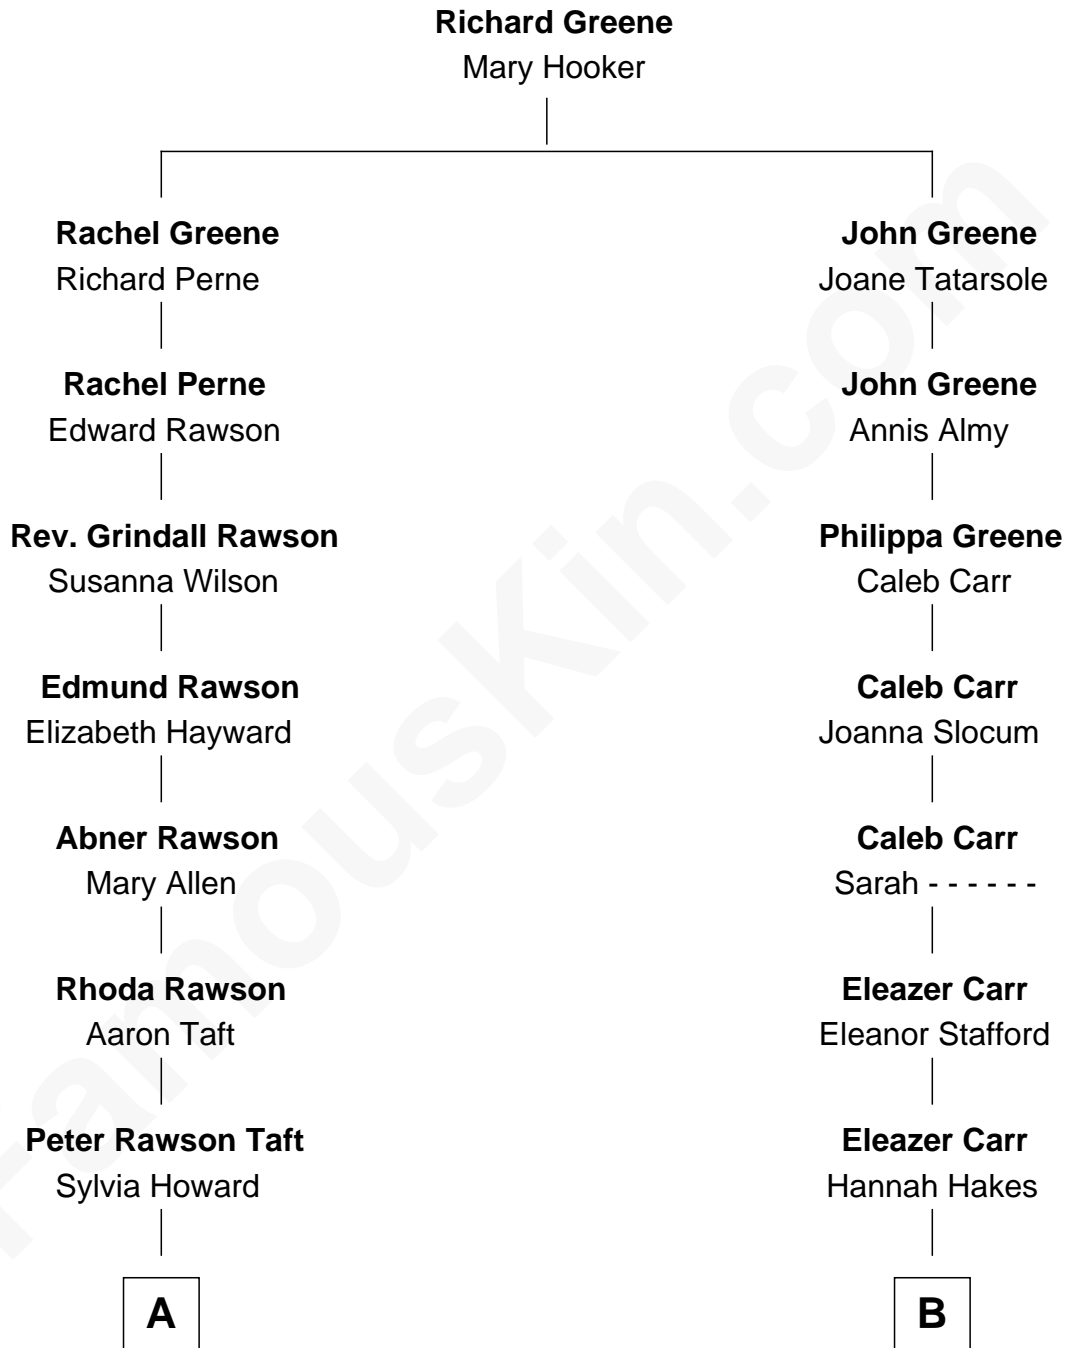

FamousKin.com
Relationship Chart of
William Howard Taft
27th U.S. President

8th cousin 3 times removed of

Charlie Munger
Vice-Chairman of Berkshire Hathaway

A

Alphonso Taft
Louisa Maria Torrey

William Howard Taft
27th U.S. President

B

Vienna Carr
Thomas Arnold Rice

Caroline A. Rice
William H. Ingham

Helen Vienna Ingham
Charles W. Russell

Florence V. Russell
Alfred Case Munger

Charlie Munger
Vice-Chairman of Berkshire Hathaway