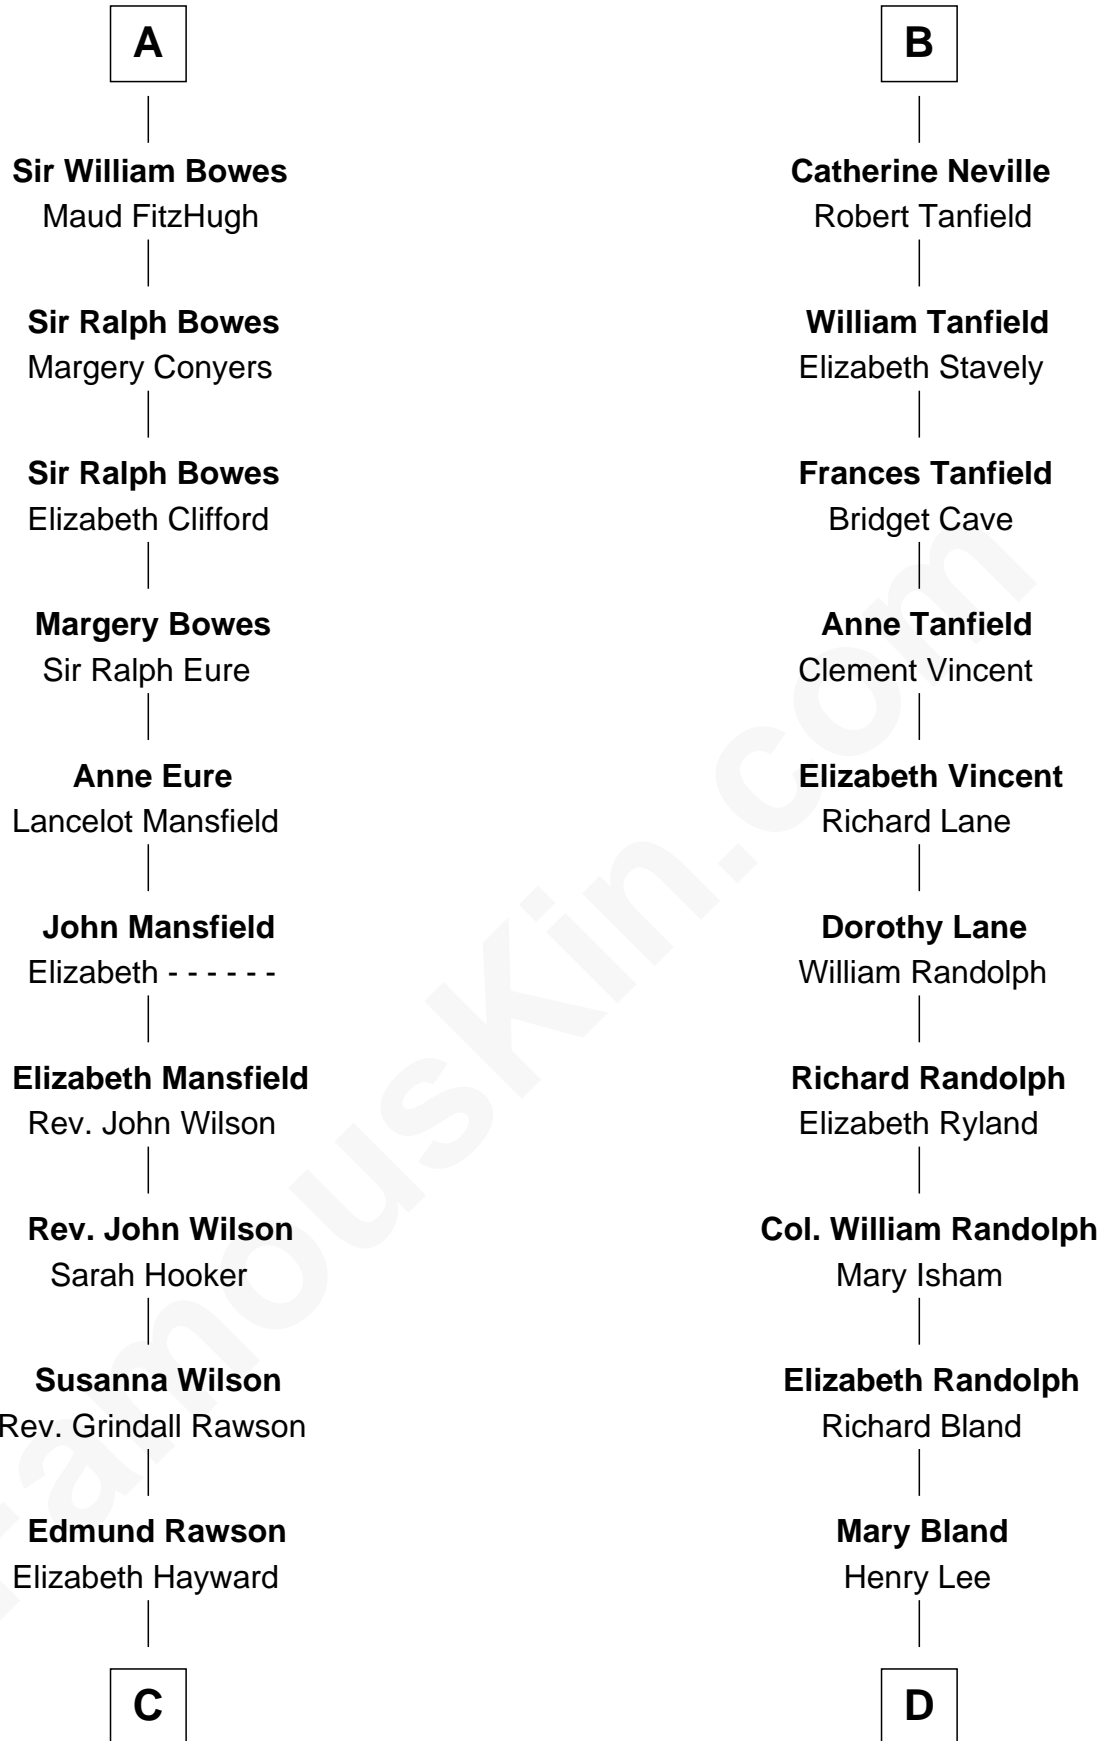

FamousKin.com
Relationship Chart of
William Howard Taft
27th U.S. President

18th cousin 3 times removed of
Henry Lee III
9th Governor of Virginia

Jean de Brienne
 Jeanne de Chateaudun

C

Abner Rawson

Mary Allen

Rhoda Rawson

Aaron Taft

Peter Rawson Taft

Sylvia Howard

Alphonso Taft

Louisa Maria Torrey

William Howard Taft

27th U.S. President