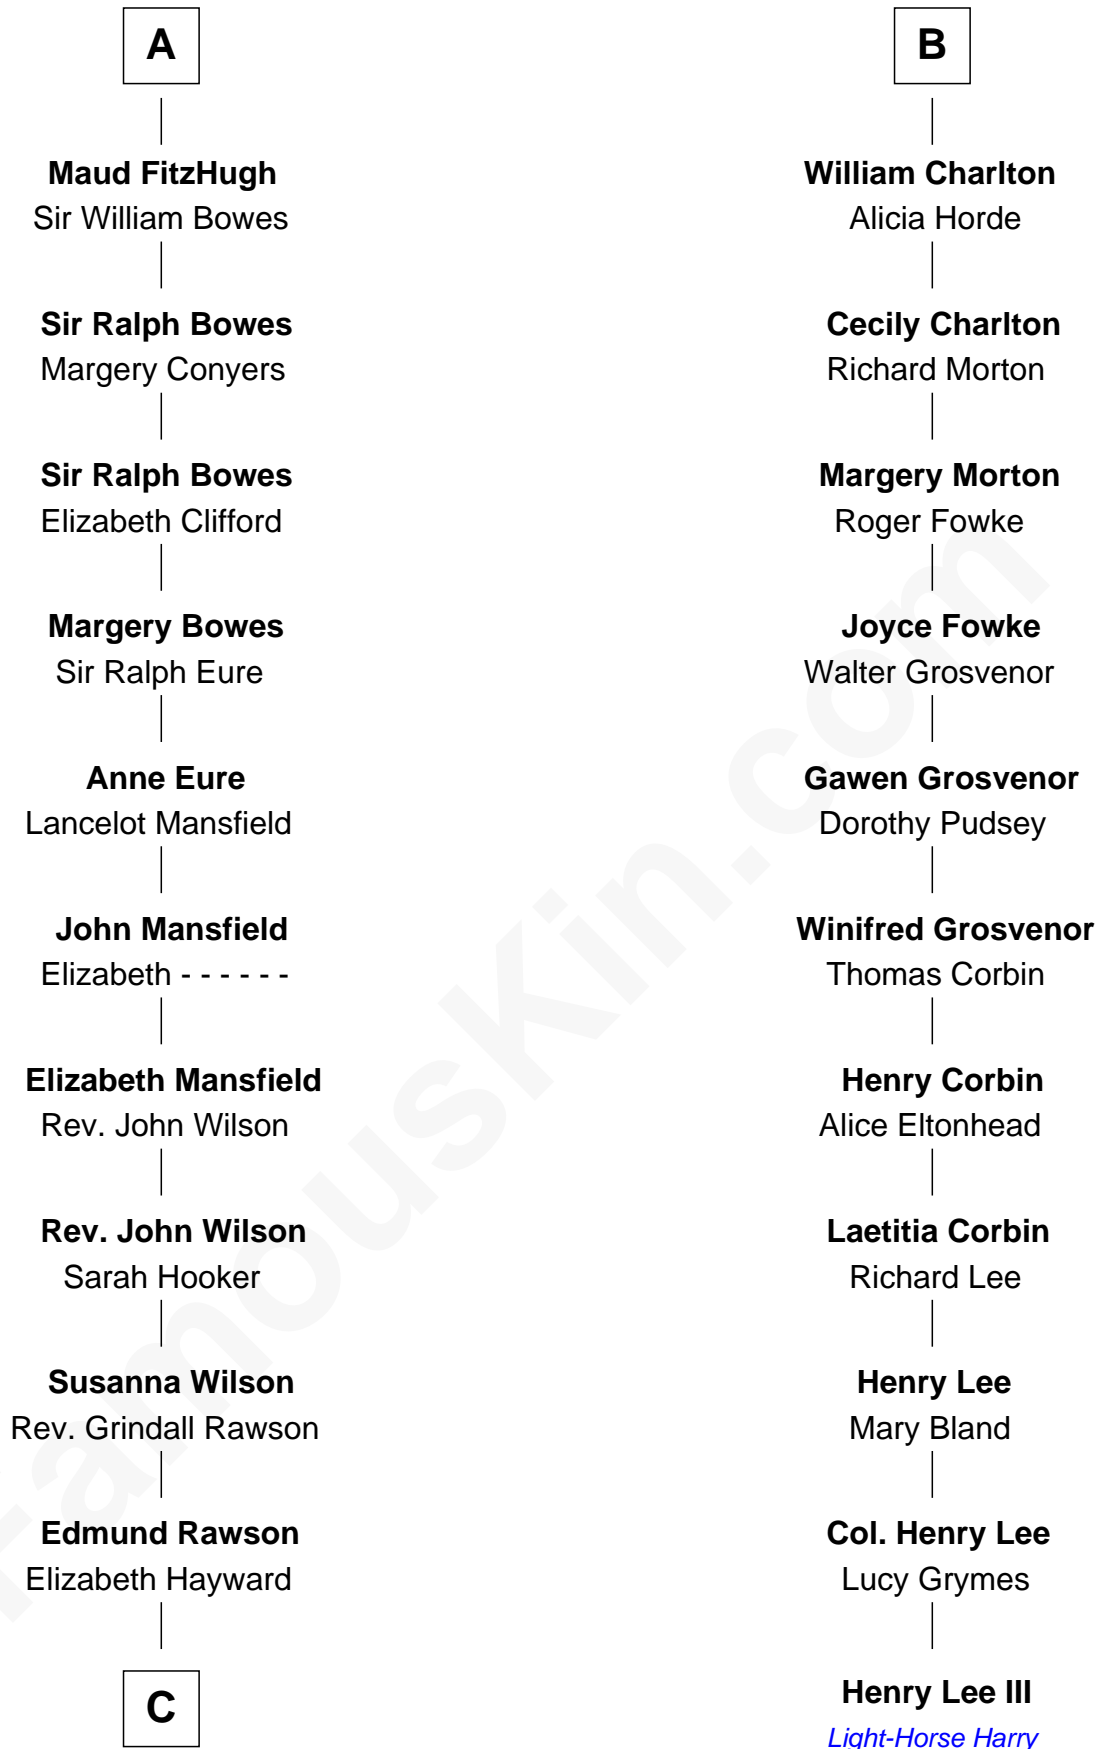

FamousKin.com
Relationship Chart of
William Howard Taft
27th U.S. President

17th cousin 4 times removed of
Henry Lee III
9th Governor of Virginia

Sir Roger de Somery
 Nichole d'Aubenev

C

Abner Rawson

Mary Allen

Rhoda Rawson

Aaron Taft

Peter Rawson Taft

Sylvia Howard

Alphonso Taft

Louisa Maria Torrey

William Howard Taft

27th U.S. President