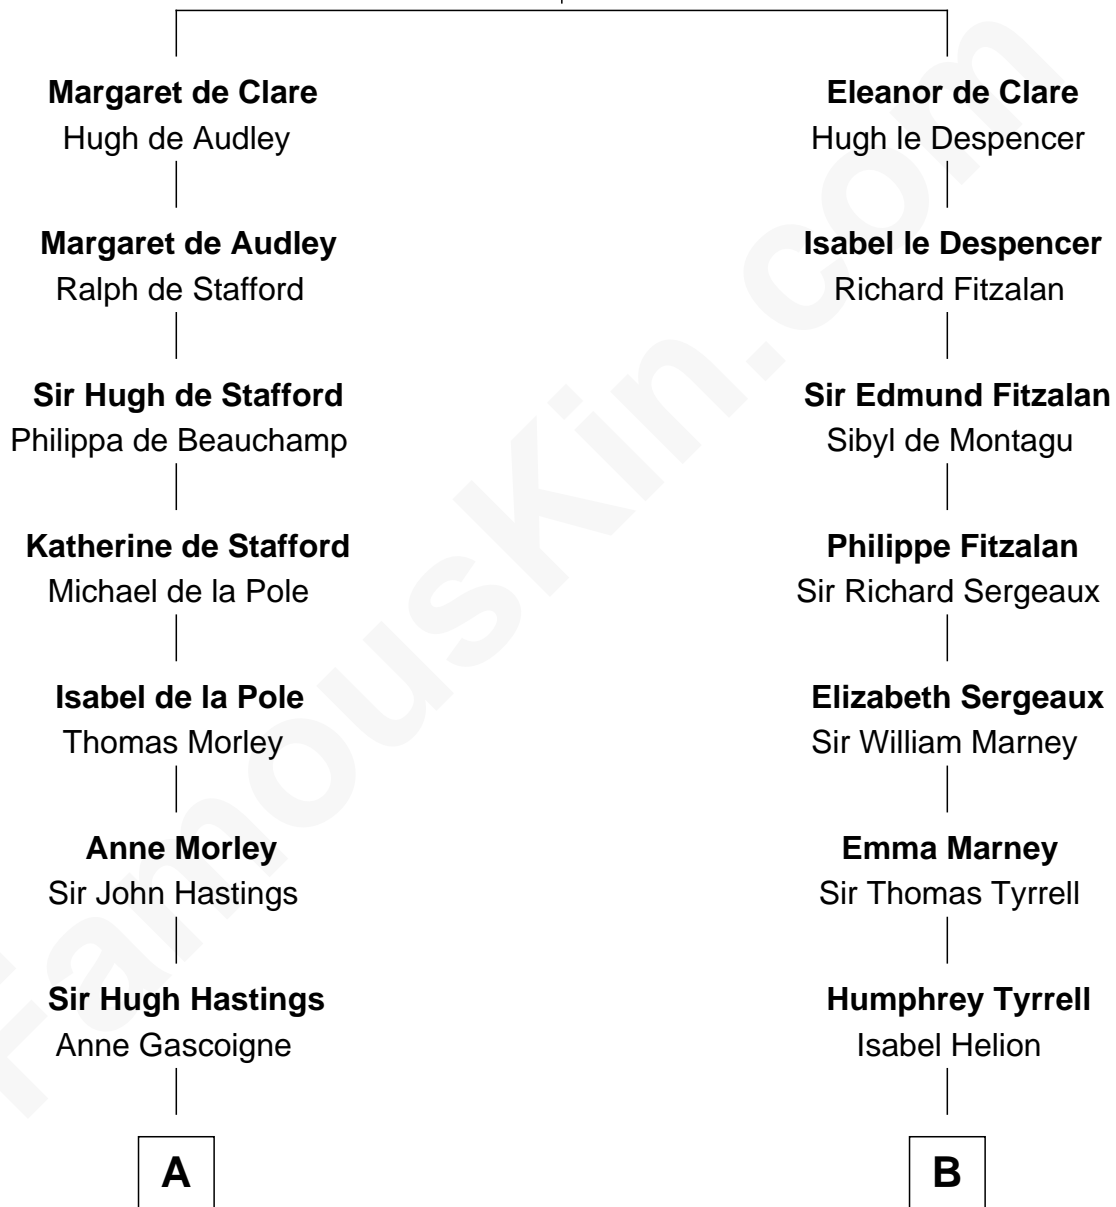

FamousKin.com
Relationship Chart of
William Howard Taft
27th U.S. President

17th cousin 3 times removed of
Henry Lee III
9th Governor of Virginia

Sir Gilbert de Clare
 Joan of Acre

C

—
Rhoda Rawson

Aaron Taft

—
Peter Rawson Taft

Sylvia Howard

—
Alphonso Taft

Louisa Maria Torrey

—
William Howard Taft

27th U.S. President

FamousKin.com