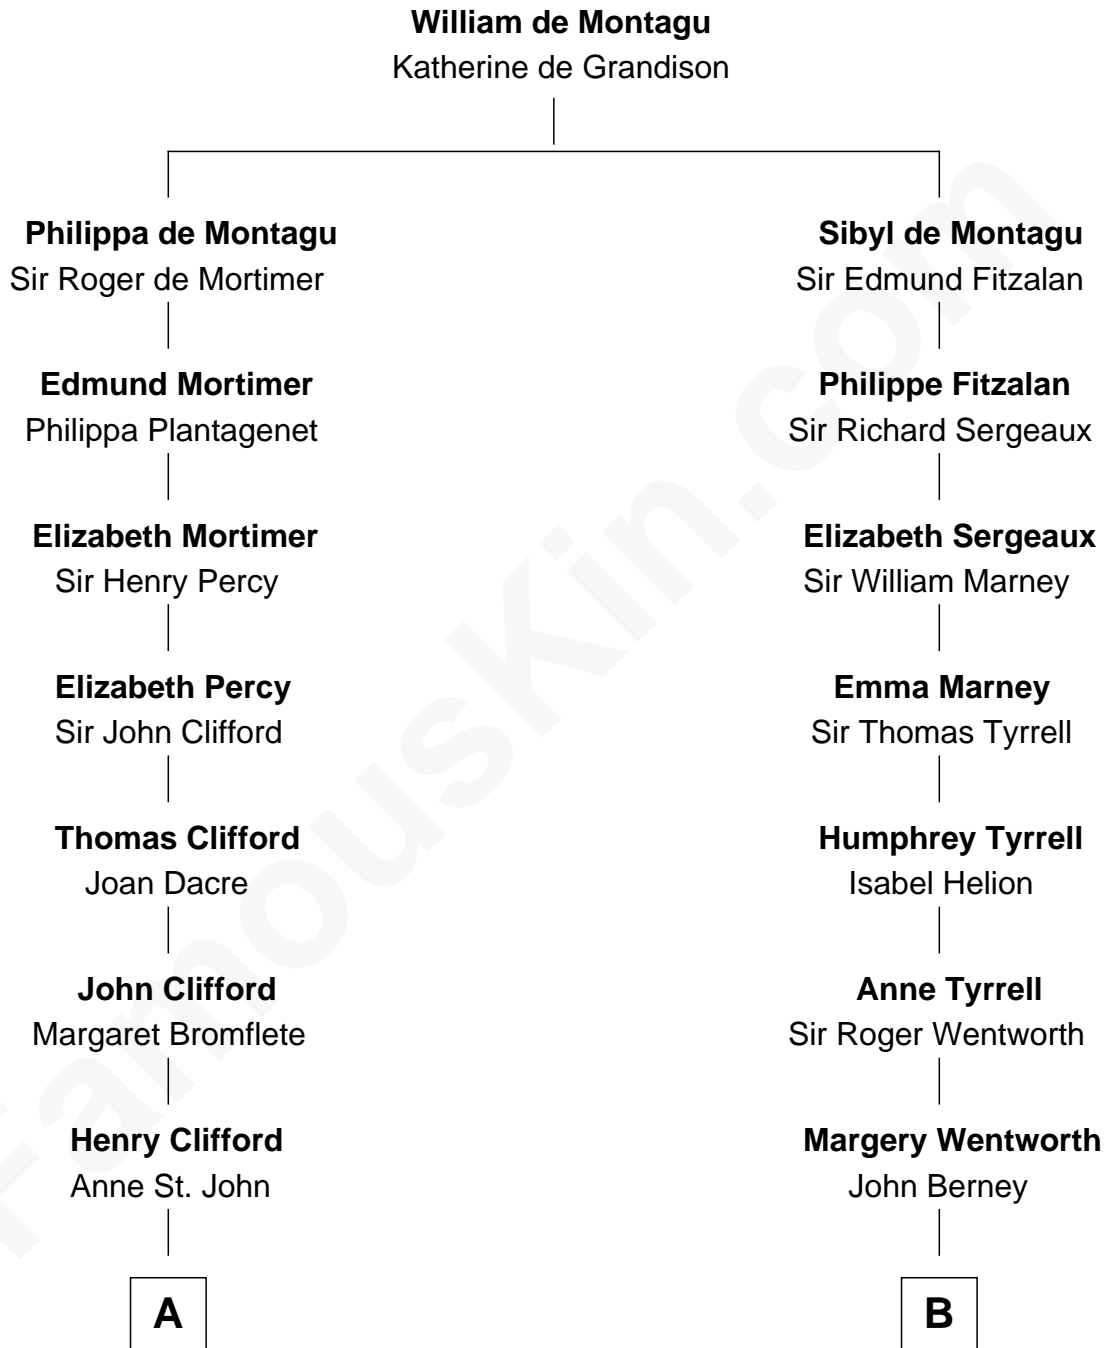

**FamousKin.com**  
**Relationship Chart of**  
**William Howard Taft**  
*27th U.S. President*

**15th cousin 4 times removed of**  
**Henry Lee III**  
*9th Governor of Virginia*

**C**

—  
**Peter Rawson Taft**

Sylvia Howard

—  
**Alphonso Taft**

Louisa Maria Torrey

—  
**William Howard Taft**

*27th U.S. President*

FamousKin.com