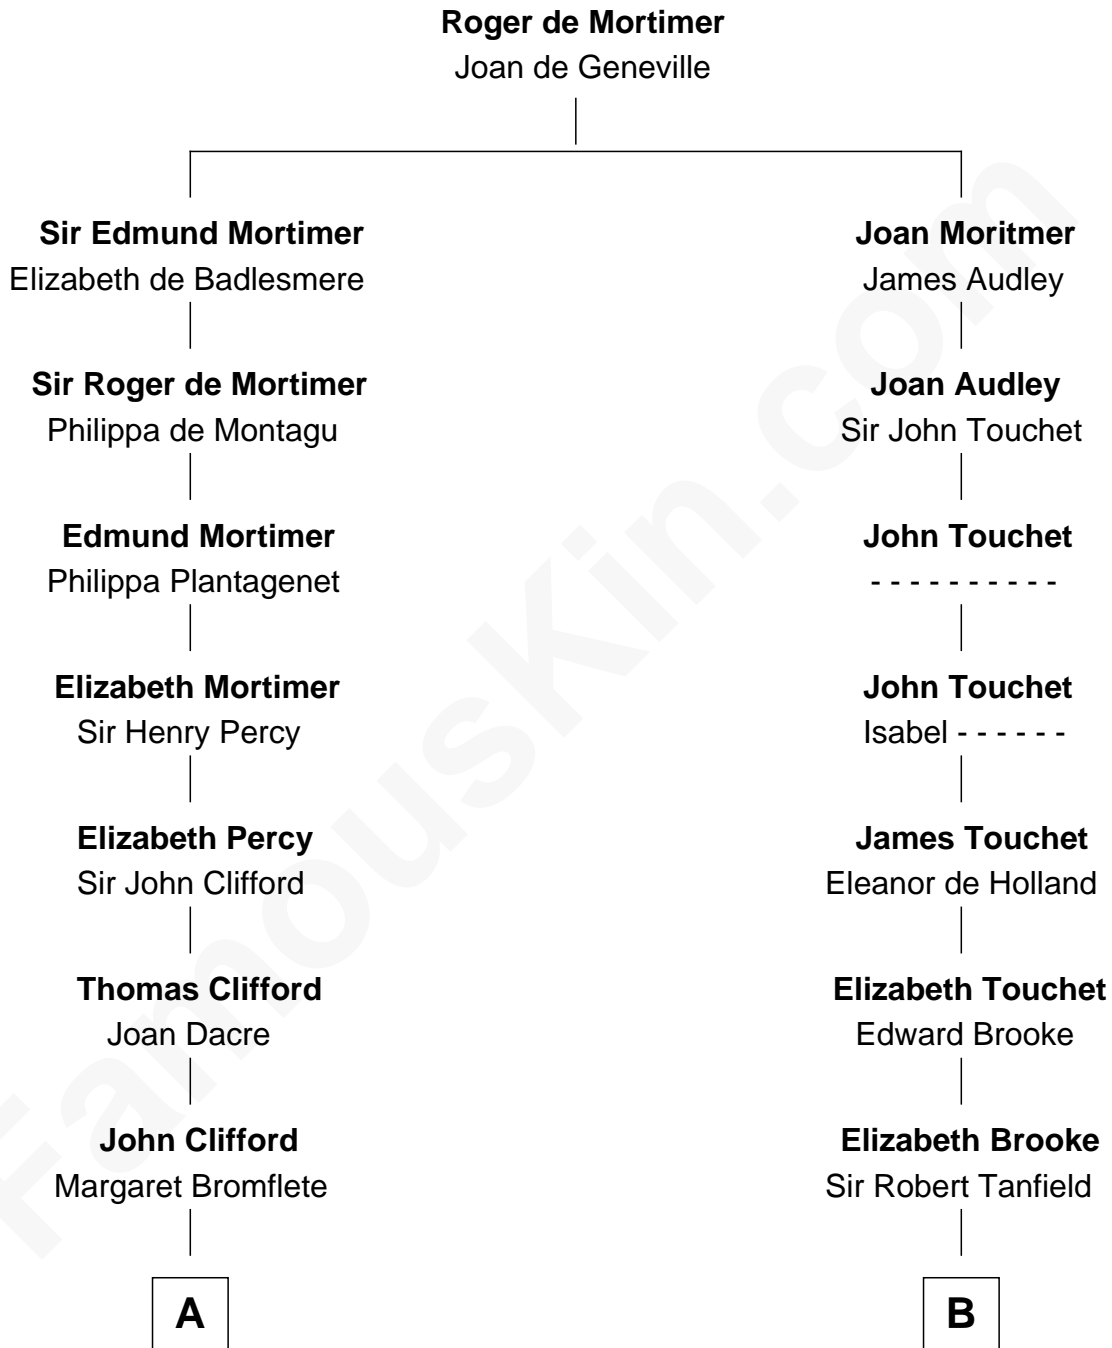

**FamousKin.com**  
**Relationship Chart of**  
**William Howard Taft**  
*27th U.S. President*

**18th cousin 2 times removed of**  
**Henry Lee III**  
*9th Governor of Virginia*

**C**

**Rhoda Rawson**

Aaron Taft

**Peter Rawson Taft**

Sylvia Howard

**Alphonso Taft**

Louisa Maria Torrey

**William Howard Taft**

*27th U.S. President*

**D**

**Col. Henry Lee**

Lucy Grymes

**Henry Lee III**

*Light-Horse Harry*

FamousKin.com