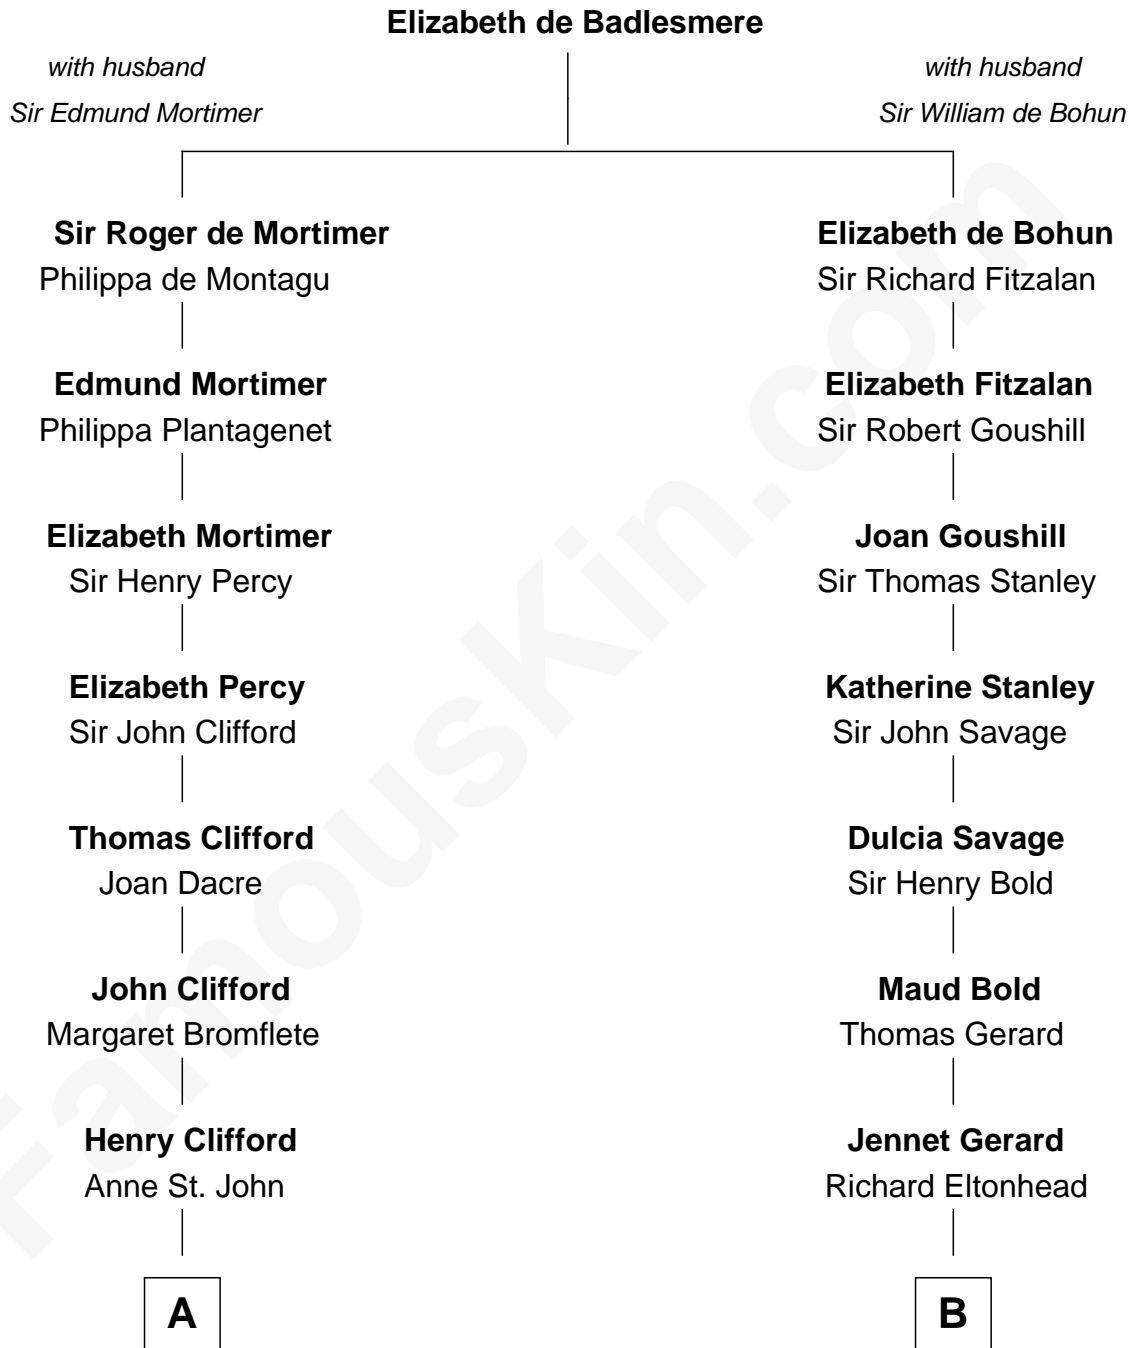

**FamousKin.com**  
**Relationship Chart of**  
**William Howard Taft**  
*27th U.S. President*

**13th cousin 6 times removed of**  
**Henry Lee III**  
*9th Governor of Virginia*

**C**

—  
**Peter Rawson Taft**

Sylvia Howard

—  
**Alphonso Taft**

Louisa Maria Torrey

—  
**William Howard Taft**

*27th U.S. President*

FamousKin.com