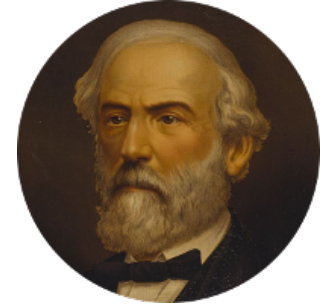

FamousKin.com
Relationship Chart of
William Howard Taft
27th U.S. President

19th cousin 2 times removed of
General Robert E. Lee
Confederate Army - U.S. Civil War

C

Abner Rawson

Mary Allen

Rhoda Rawson

Aaron Taft

Peter Rawson Taft

Sylvia Howard

Alphonso Taft

Louisa Maria Torrey

William Howard Taft

27th U.S. President

D

Col. Henry Lee