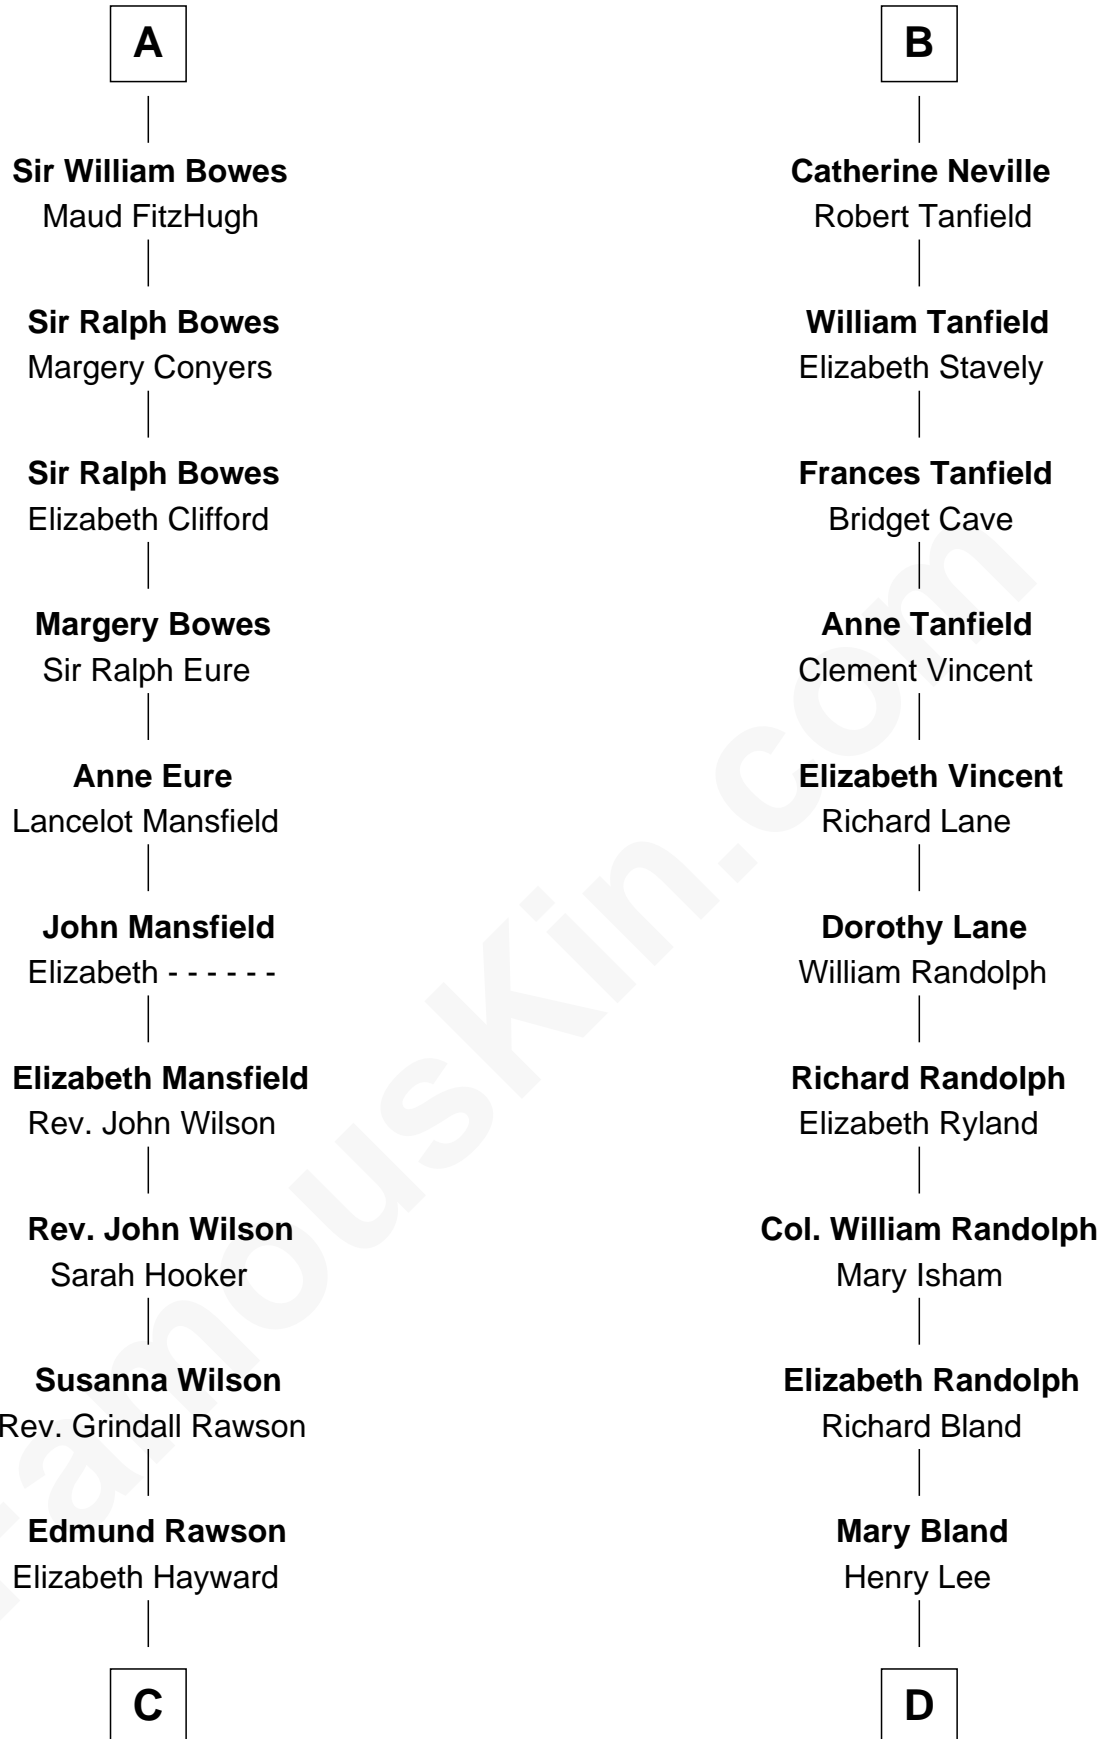

FamousKin.com
Relationship Chart of
William Howard Taft
27th U.S. President

19th cousin 2 times removed of
General Robert E. Lee
Confederate Army - U.S. Civil War

C

Abner Rawson

Mary Allen

Rhoda Rawson

Aaron Taft

Peter Rawson Taft

Sylvia Howard

Alphonso Taft

Louisa Maria Torrey

William Howard Taft

27th U.S. President

D

Col. Henry Lee