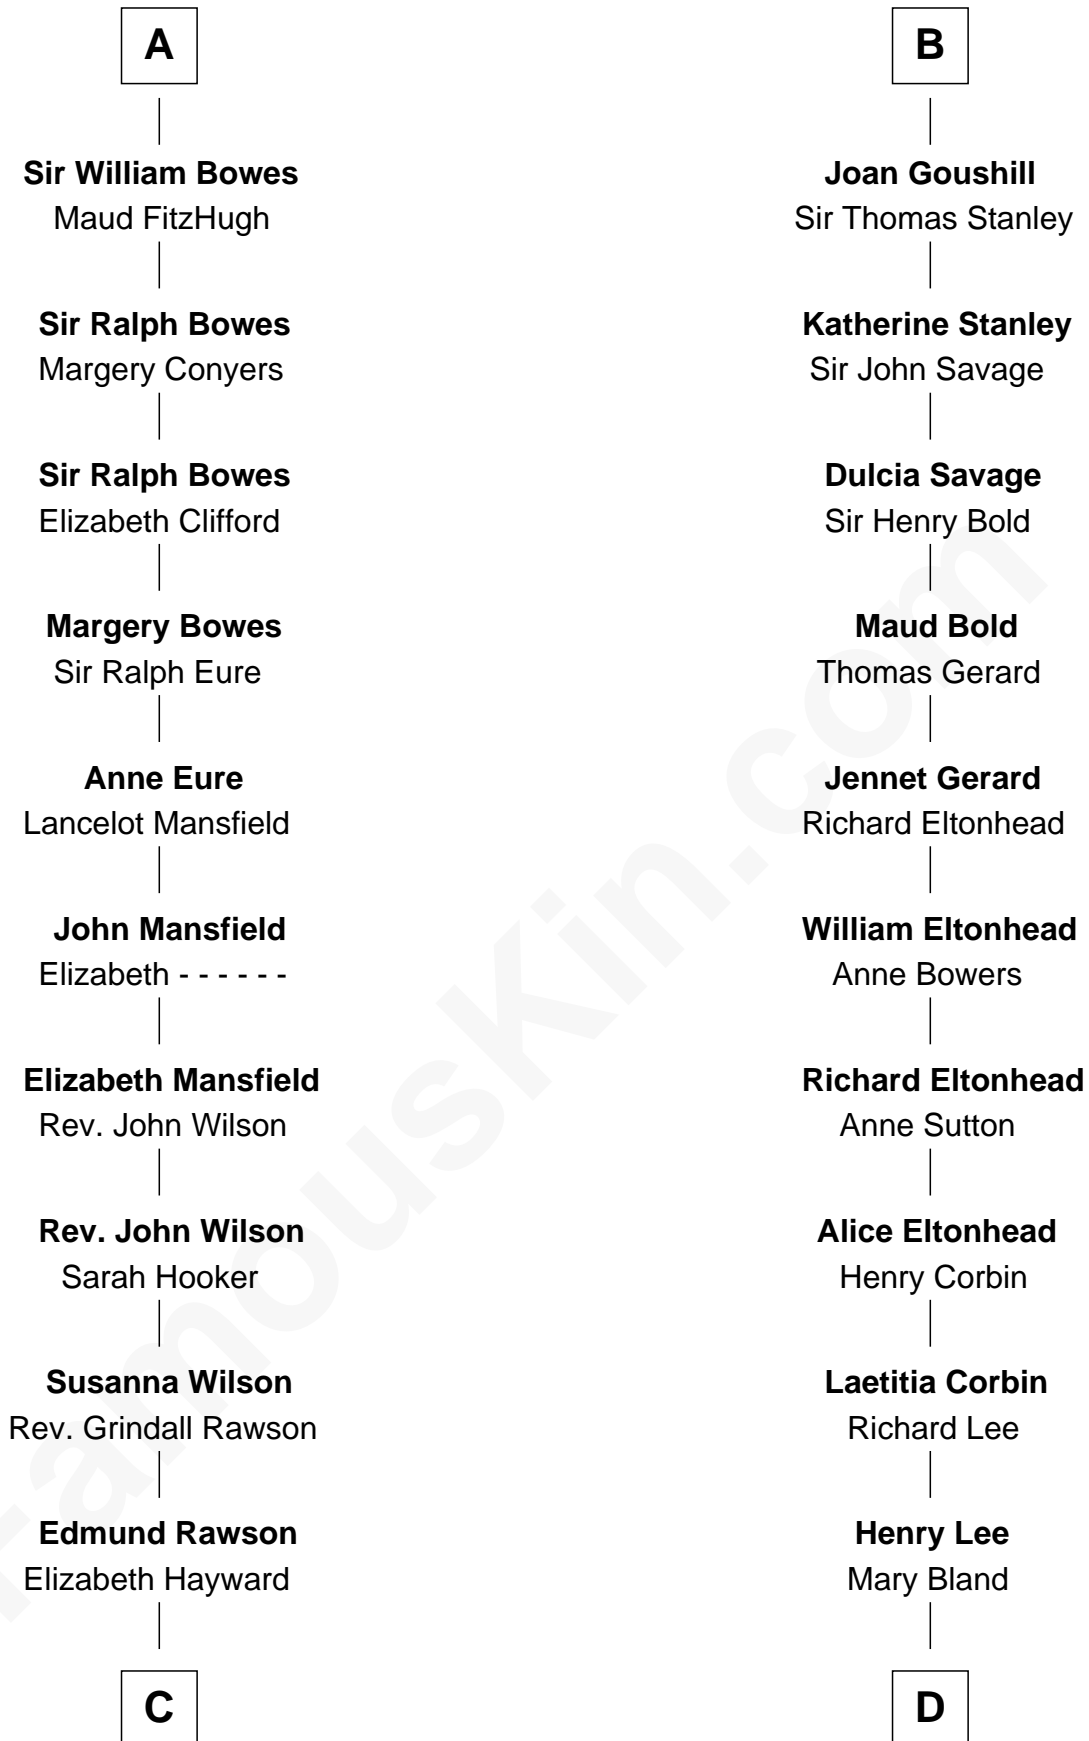

**FamousKin.com**  
**Relationship Chart of**  
**William Howard Taft**  
*27th U.S. President*

19th cousin 2 times removed of  
**General Robert E. Lee**  
*Confederate Army - U.S. Civil War*

**C**

**Abner Rawson**

Mary Allen

**Rhoda Rawson**

Aaron Taft

**Peter Rawson Taft**

Sylvia Howard

**Alphonso Taft**

Louisa Maria Torrey

**William Howard Taft**