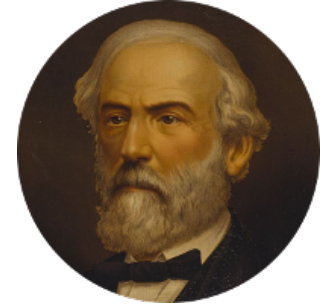

**FamousKin.com**  
**Relationship Chart of**  
**William Howard Taft**  
*27th U.S. President*

19th cousin 2 times removed of  
**General Robert E. Lee**  
*Confederate Army - U.S. Civil War*

**C**

**Abner Rawson**

Mary Allen

**Rhoda Rawson**

Aaron Taft

**Peter Rawson Taft**

Sylvia Howard

**Alphonso Taft**

Louisa Maria Torrey

**William Howard Taft**