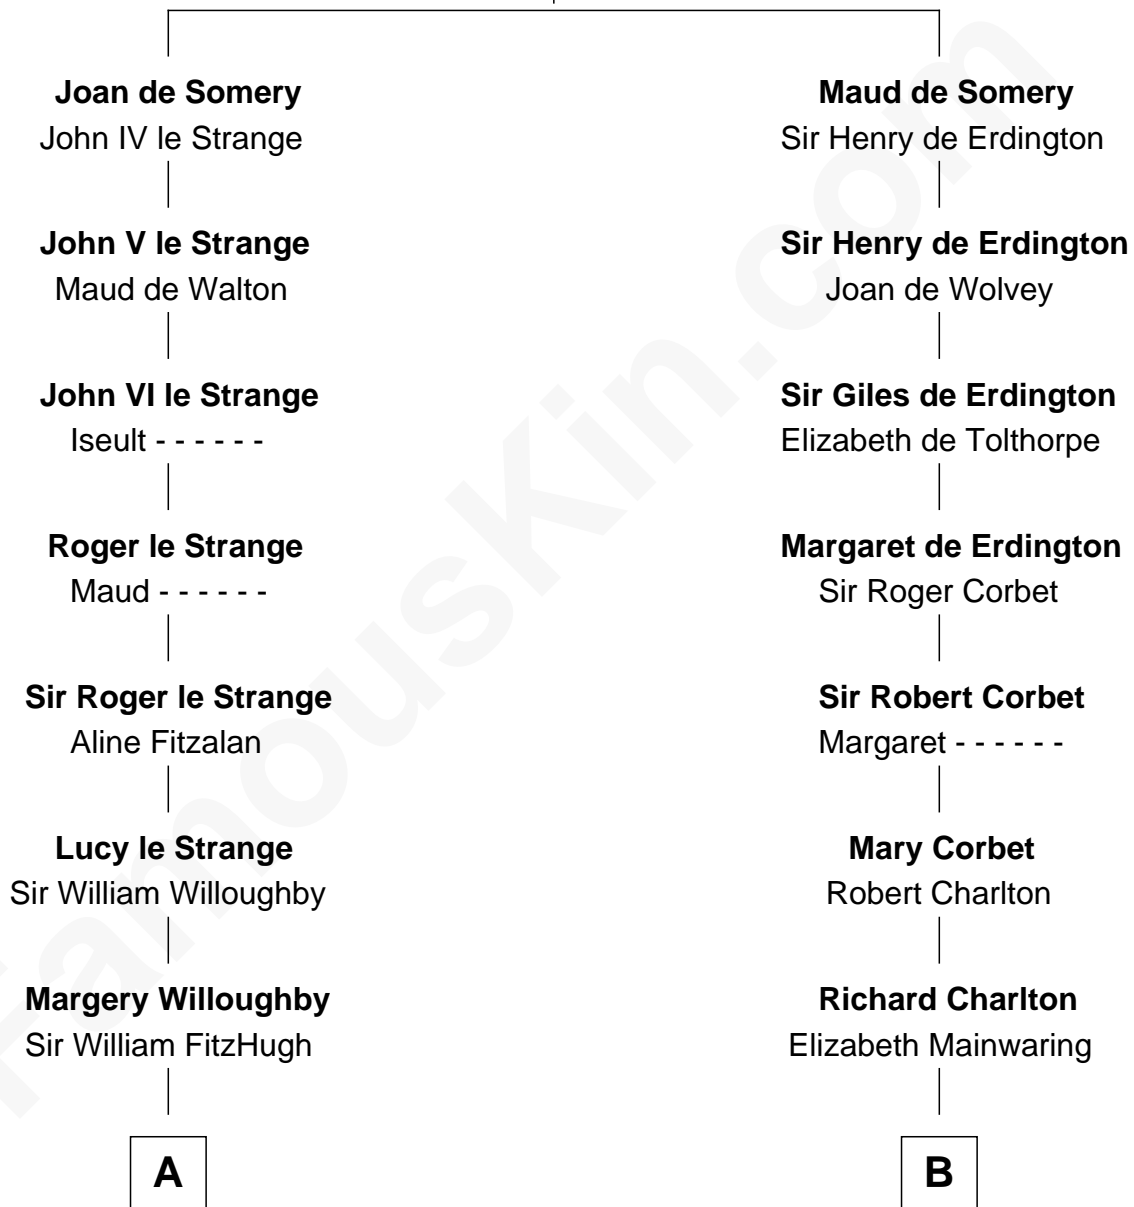

FamousKin.com
Relationship Chart of
William Howard Taft
27th U.S. President

18th cousin 3 times removed of
General Robert E. Lee
Confederate Army - U.S. Civil War

Sir Roger de Somery
 Nichole d'Aubenev

C

Abner Rawson

Mary Allen

Rhoda Rawson

Aaron Taft

Peter Rawson Taft

Sylvia Howard

Alphonso Taft

Louisa Maria Torrey