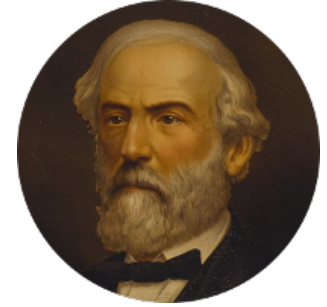

FamousKin.com
Relationship Chart of
William Howard Taft
27th U.S. President

19th cousin 2 times removed of
General Robert E. Lee
Confederate Army - U.S. Civil War

C

Abner Rawson

Mary Allen

Rhoda Rawson

Aaron Taft

Peter Rawson Taft

Sylvia Howard

Alphonso Taft

Louisa Maria Torrey

William Howard Taft

27th U.S. President

D

Col. Henry Lee