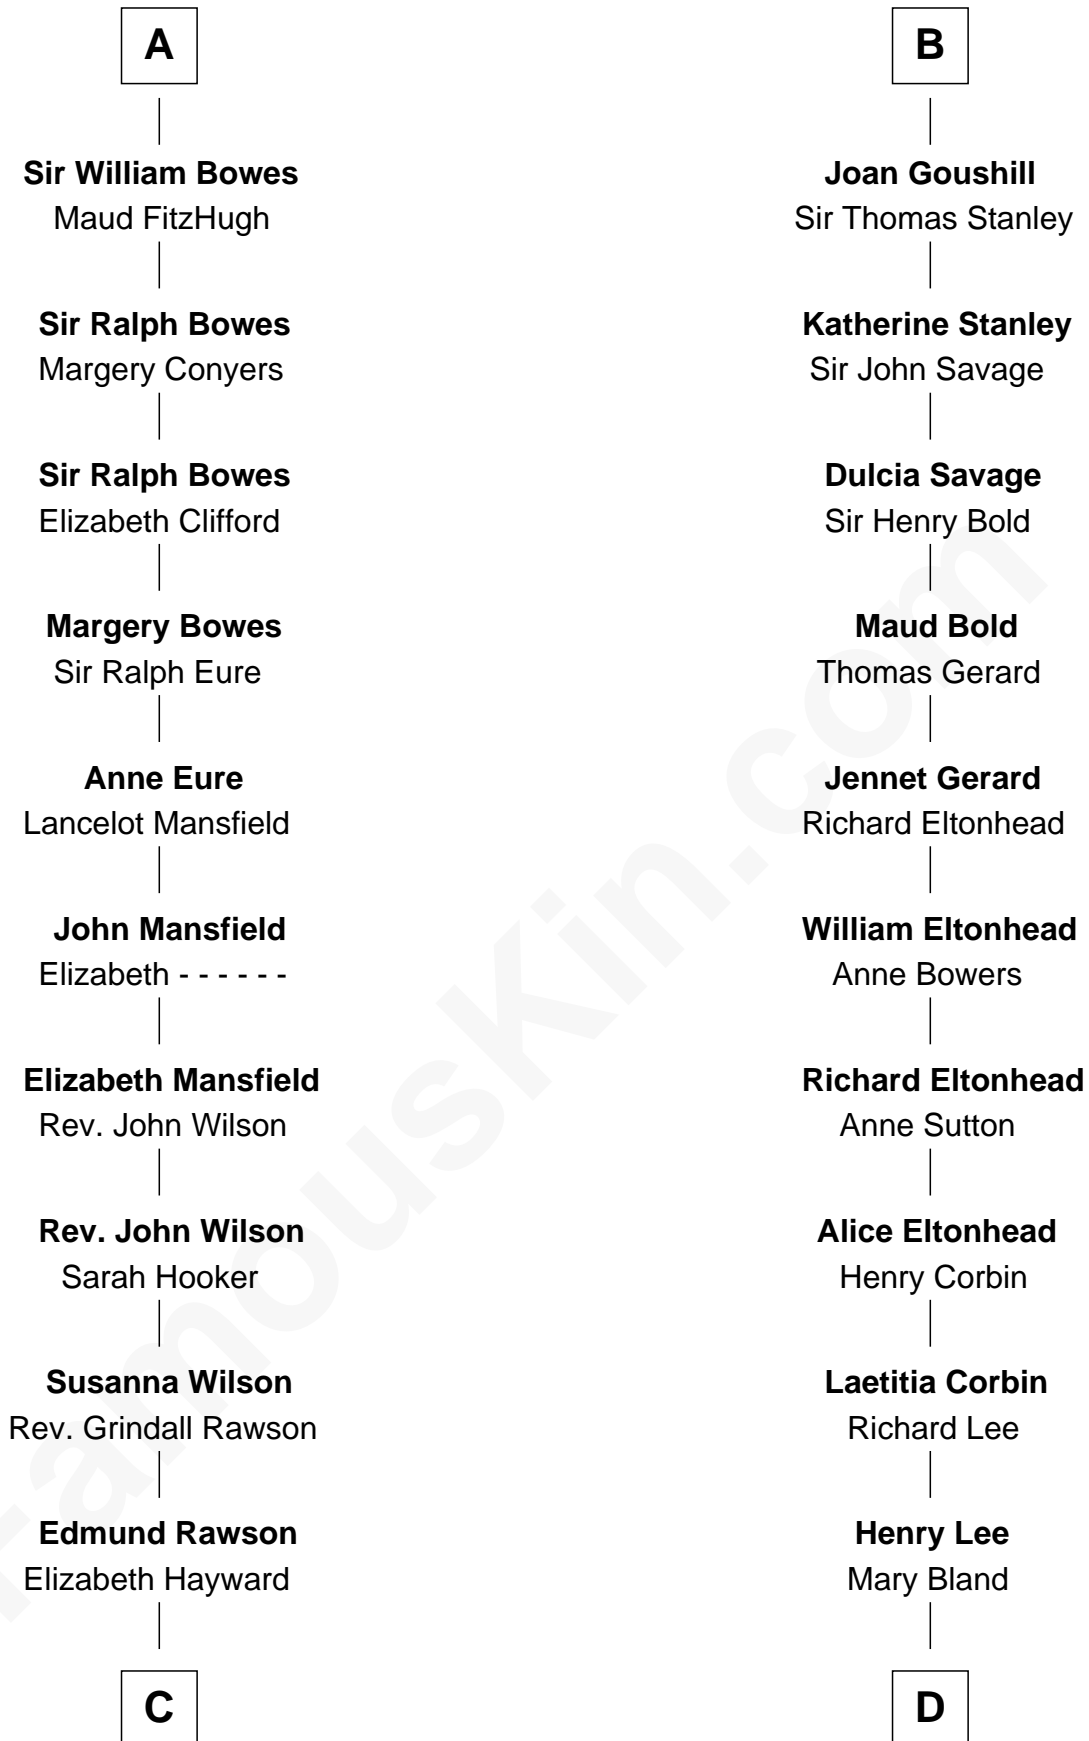

FamousKin.com
Relationship Chart of
William Howard Taft
27th U.S. President

19th cousin 2 times removed of
General Robert E. Lee
Confederate Army - U.S. Civil War

C

Abner Rawson

Mary Allen

Rhoda Rawson

Aaron Taft

Peter Rawson Taft

Sylvia Howard

Alphonso Taft

Louisa Maria Torrey

William Howard Taft

27th U.S. President

D

Col. Henry Lee