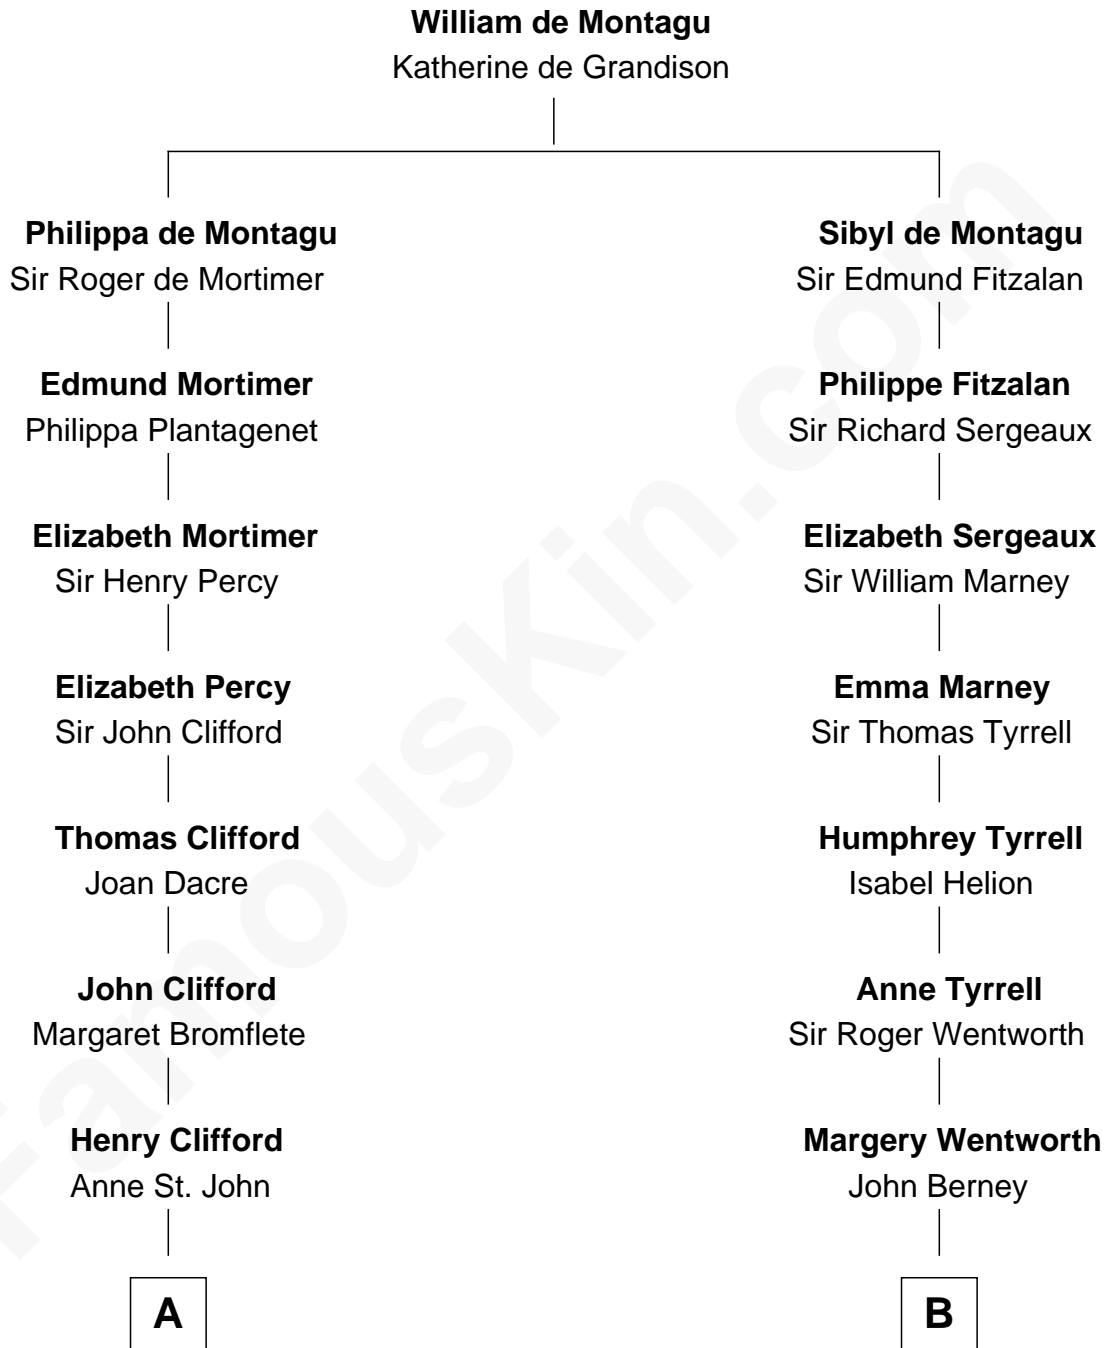

FamousKin.com
Relationship Chart of
William Howard Taft
27th U.S. President

16th cousin 3 times removed of
General Robert E. Lee
Confederate Army - U.S. Civil War

C

—
Peter Rawson Taft

Sylvia Howard

—
Alphonso Taft

Louisa Maria Torrey

—
William Howard Taft

27th U.S. President

FamousKin.com