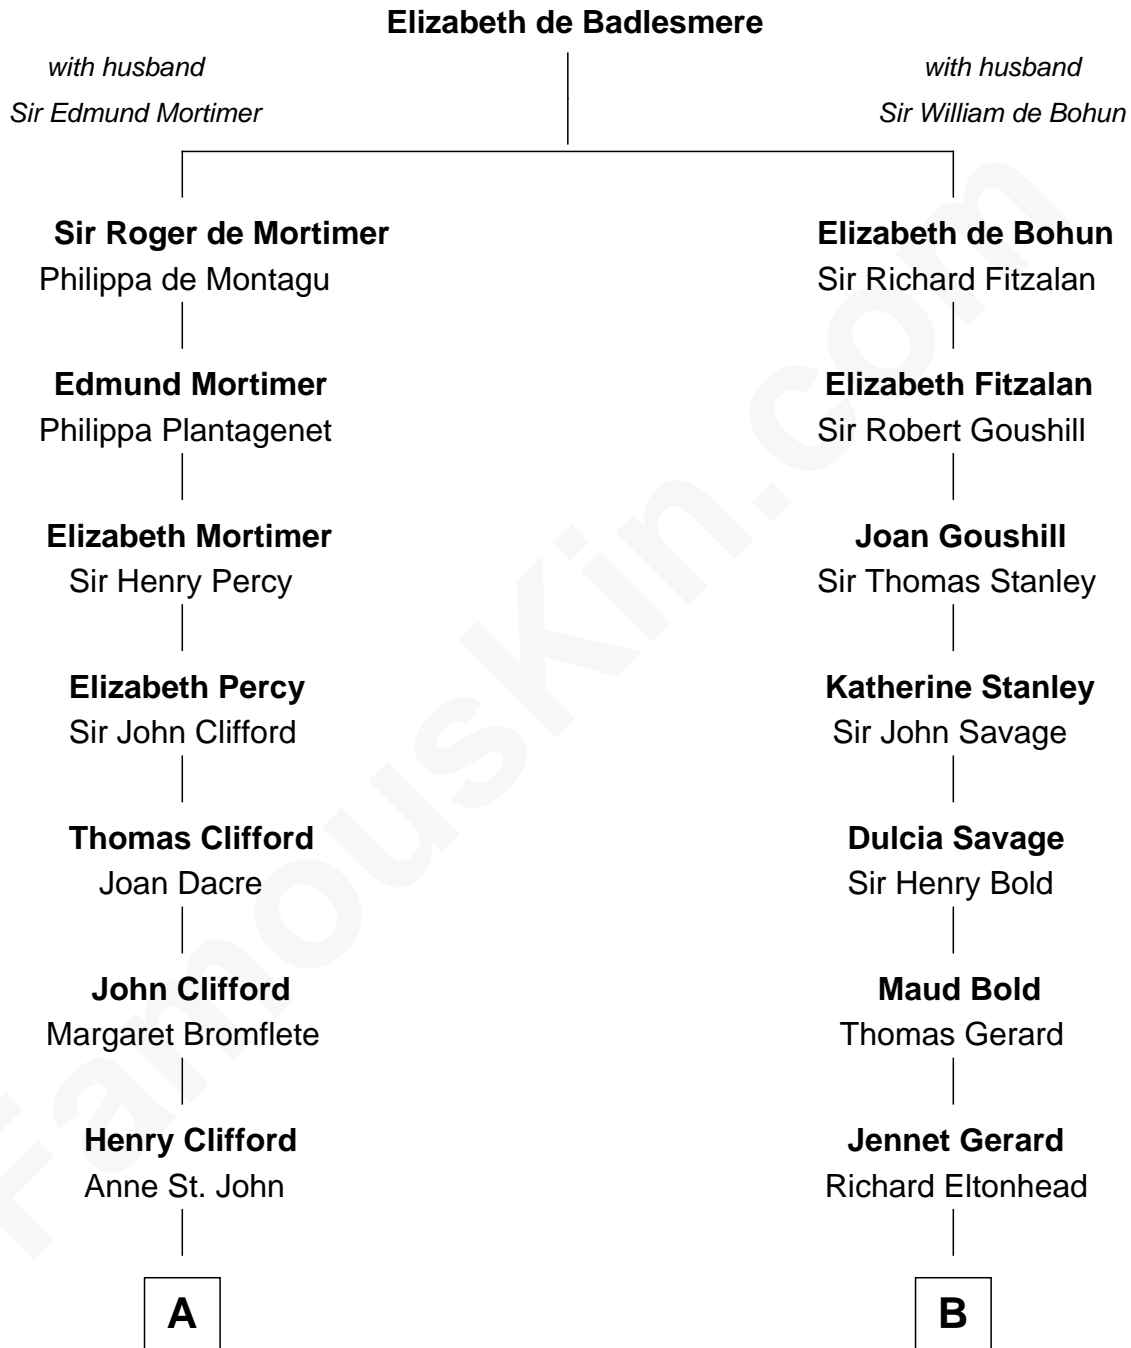

FamousKin.com
Relationship Chart of
William Howard Taft
27th U.S. President

14th cousin 5 times removed of
General Robert E. Lee
Confederate Army - U.S. Civil War

C

—
Peter Rawson Taft

Sylvia Howard

—
Alphonso Taft

Louisa Maria Torrey

—
William Howard Taft

27th U.S. President

FamousKin.com