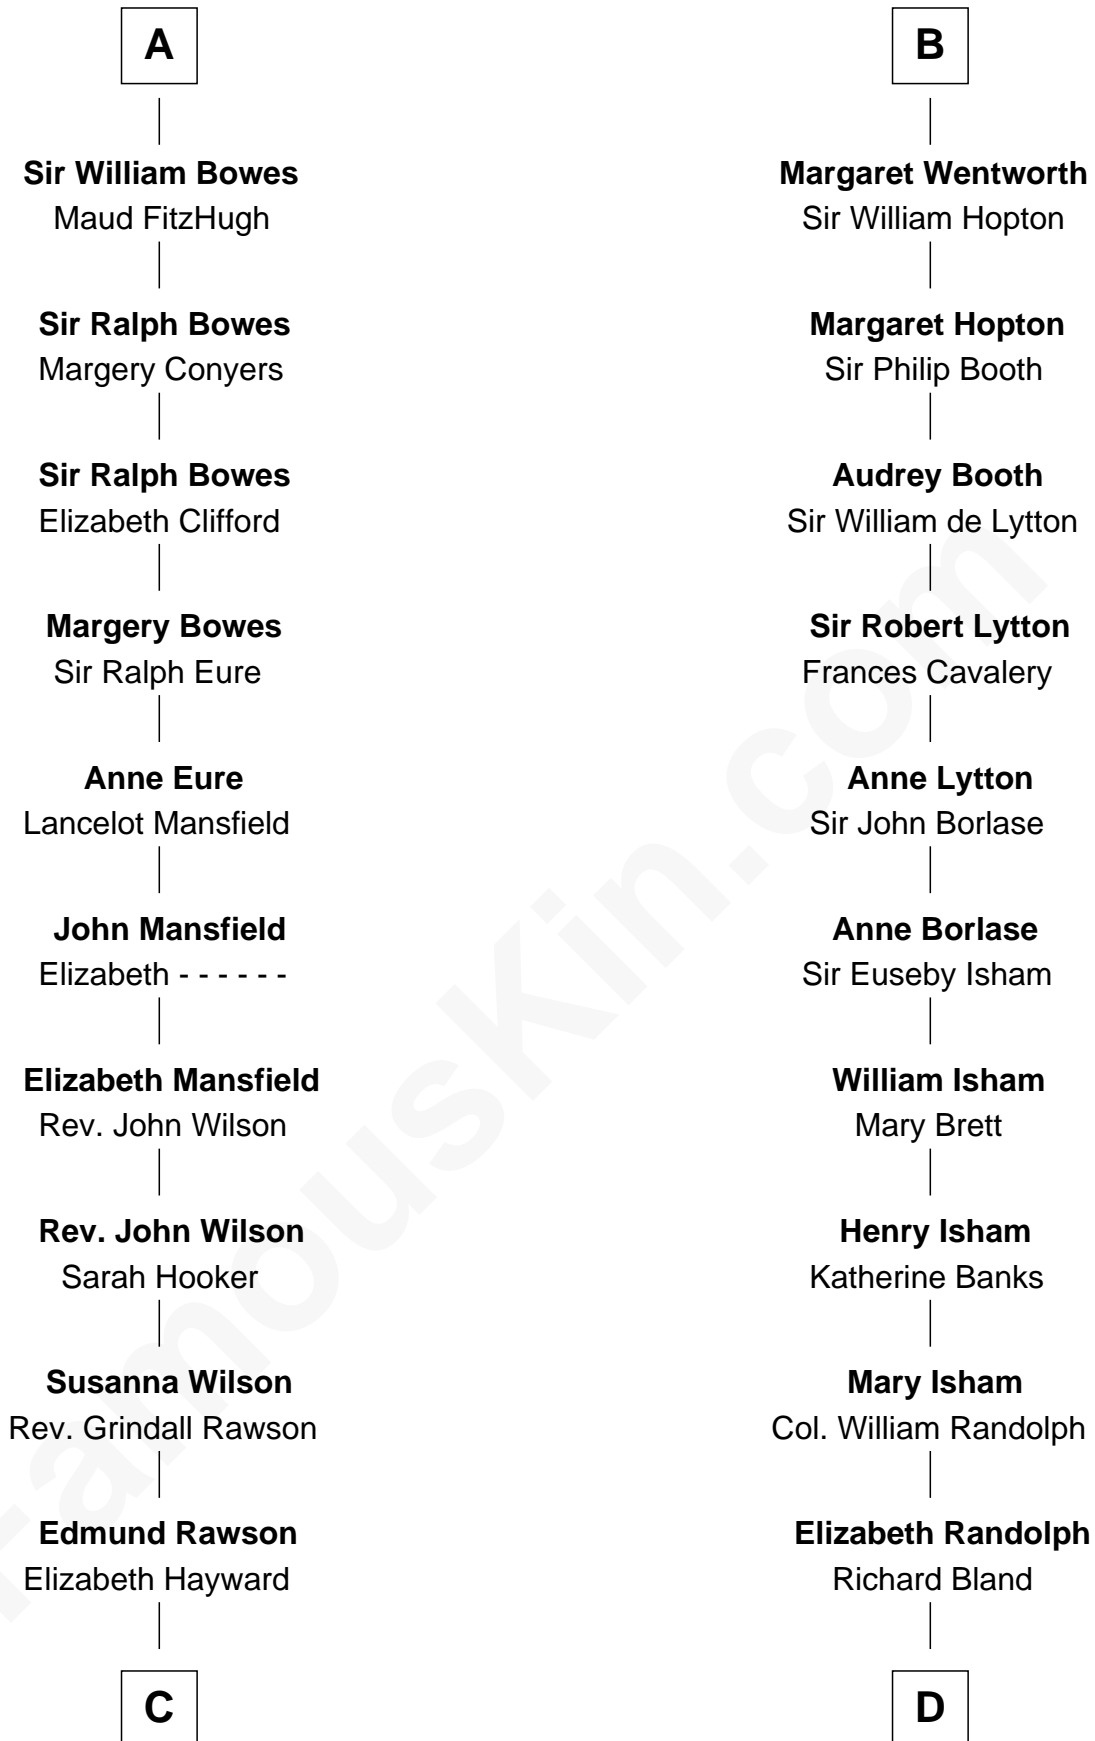

FamousKin.com
Relationship Chart of
William Howard Taft
27th U.S. President

20th cousin 1 time removed of

General Robert E. Lee
Confederate Army - U.S. Civil War

William de Cantilupe

C

Abner Rawson

Mary Allen

Rhoda Rawson

Aaron Taft

Peter Rawson Taft

Sylvia Howard

Alphonso Taft

Louisa Maria Torrey

William Howard Taft

27th U.S. President