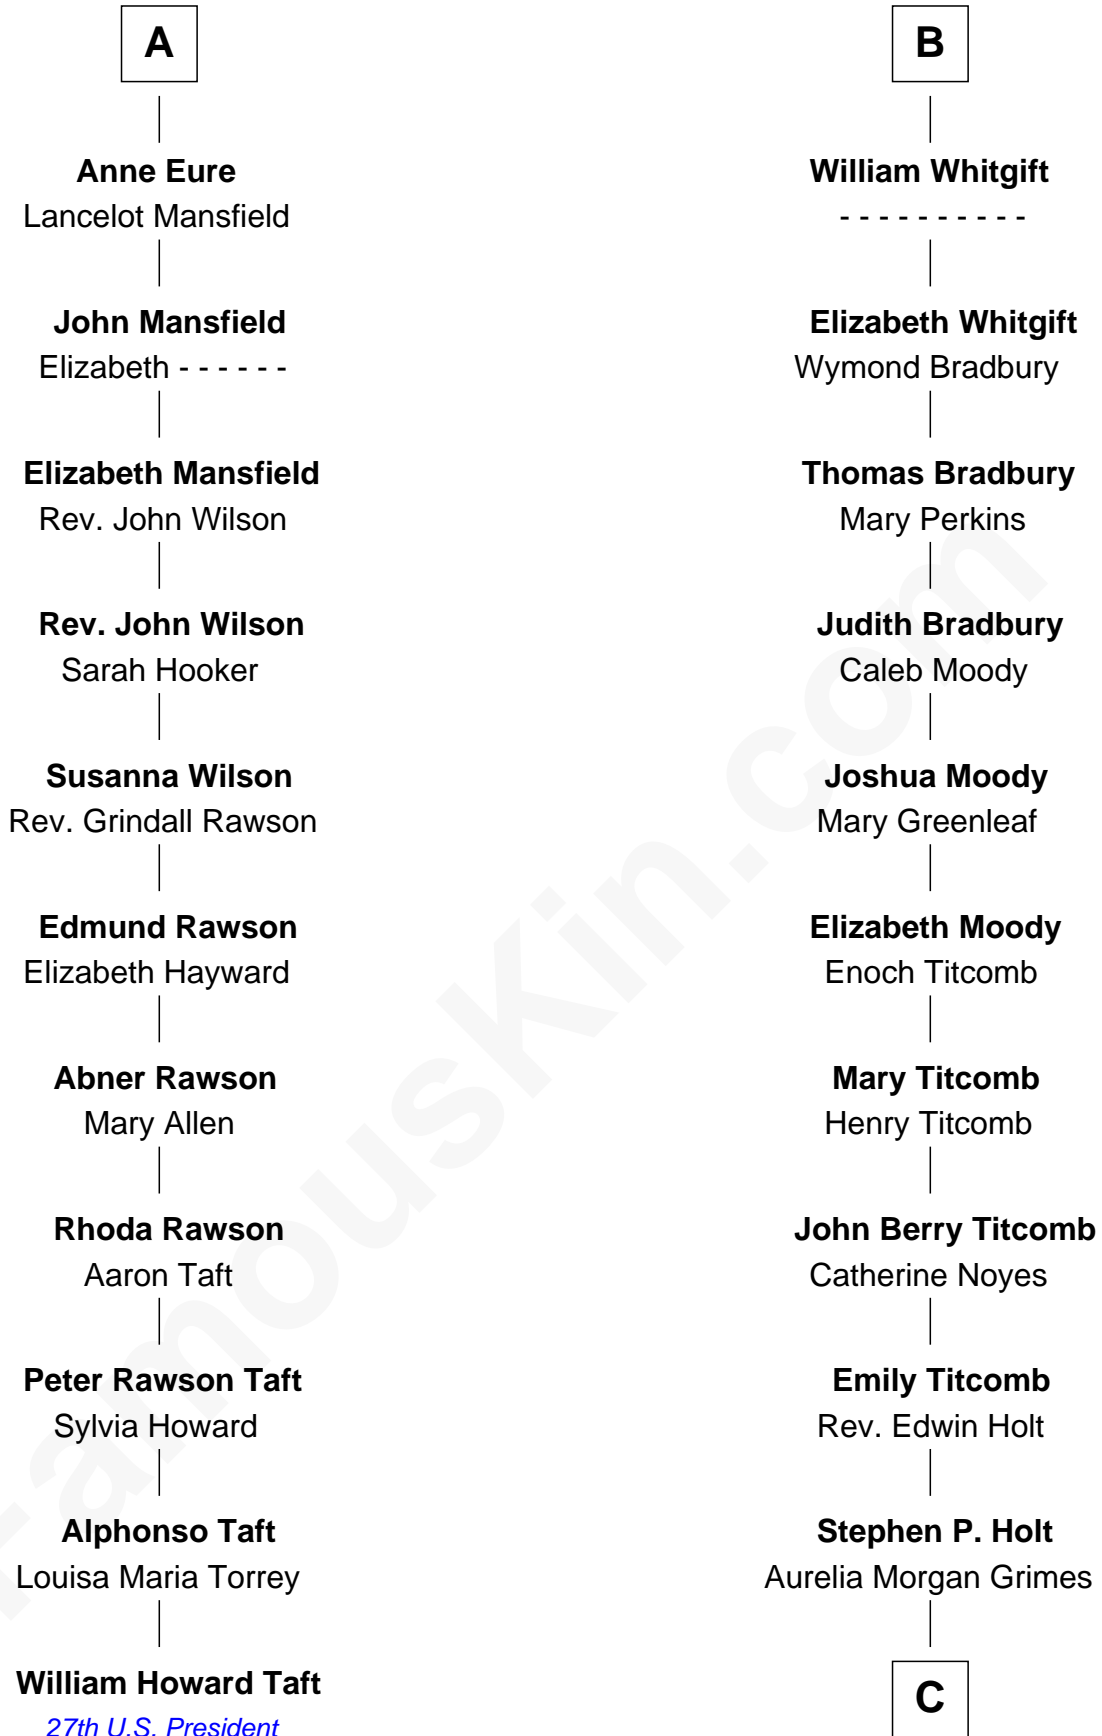

FamousKin.com
Relationship Chart of
William Howard Taft
27th U.S. President

17th cousin 3 times removed of

Linda Hamilton
TV and Movie Actress

Sir William de Aton
 Isabel de Percy

C

Taylor Holt
Frances Kyle

Dr. Richard Huckstep Holt
Mildred Alberta Derby

Barbara Kyle Holt
Dr. Carroll Stanford Hamilton

Linda Hamilton
TV and Movie Actress