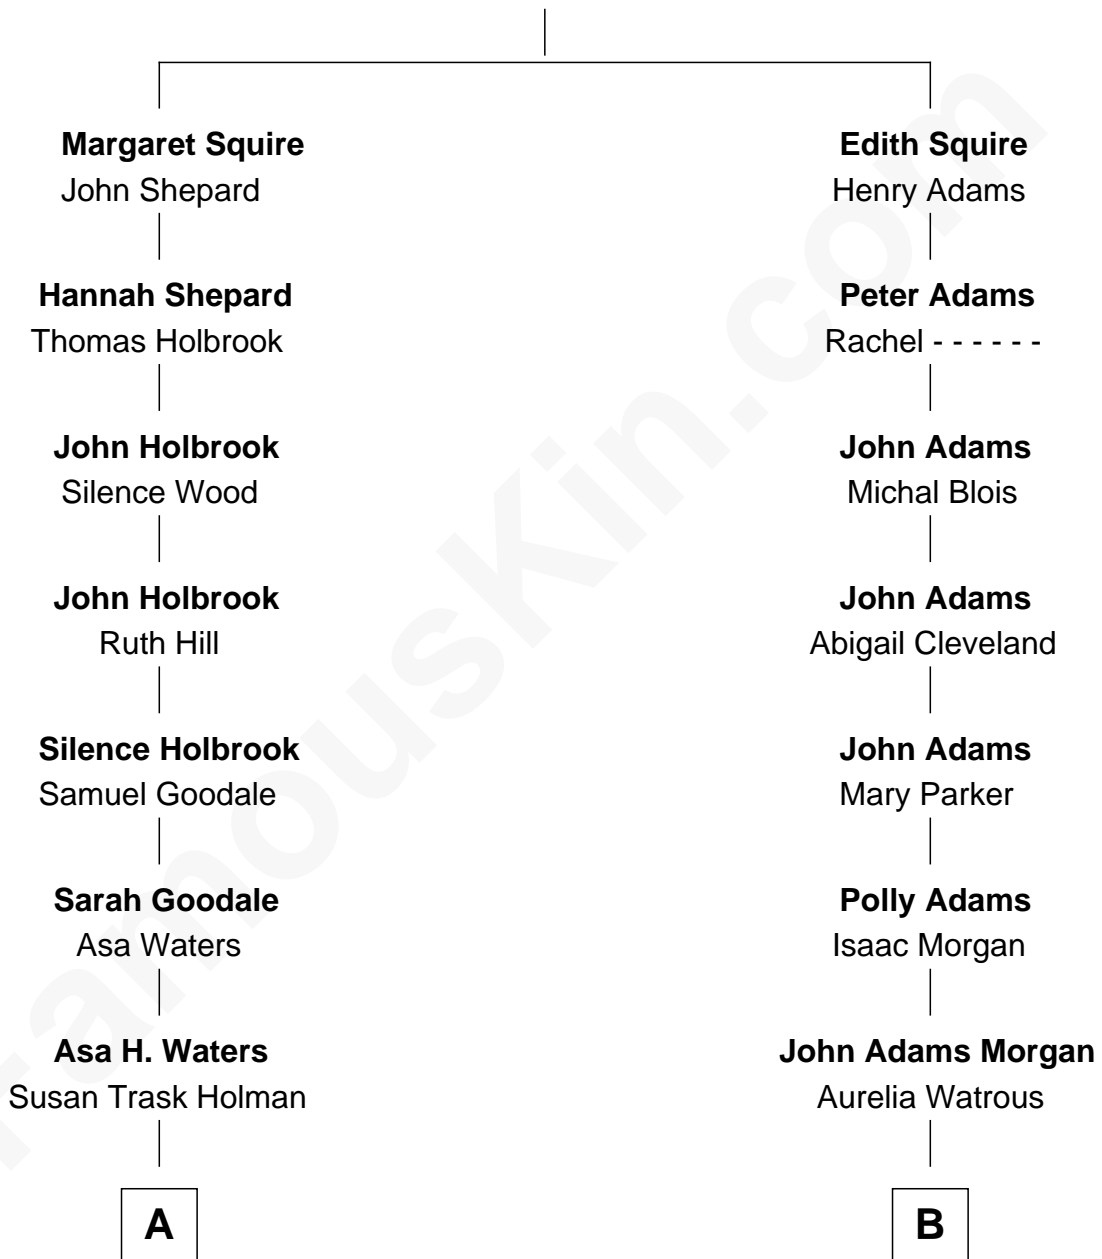

FamousKin.com
Relationship Chart of
William Howard Taft
27th U.S. President

9th cousin 3 times removed of
Linda Hamilton
TV and Movie Actress

Henry Squire

A

Susan Holman Waters
Samuel Davenport Torrey

Louisa Maria Torrey
Alphonso Taft

William Howard Taft
27th U.S. President

B

Eliza Morgan
John M. Grimes

Aurelia Morgan Grimes
Stephen P. Holt

Taylor Holt
Frances Kyle

Dr. Richard Huckstep Holt
Mildred Alberta Derby

Barbara Kyle Holt
Dr. Carroll Stanford Hamilton