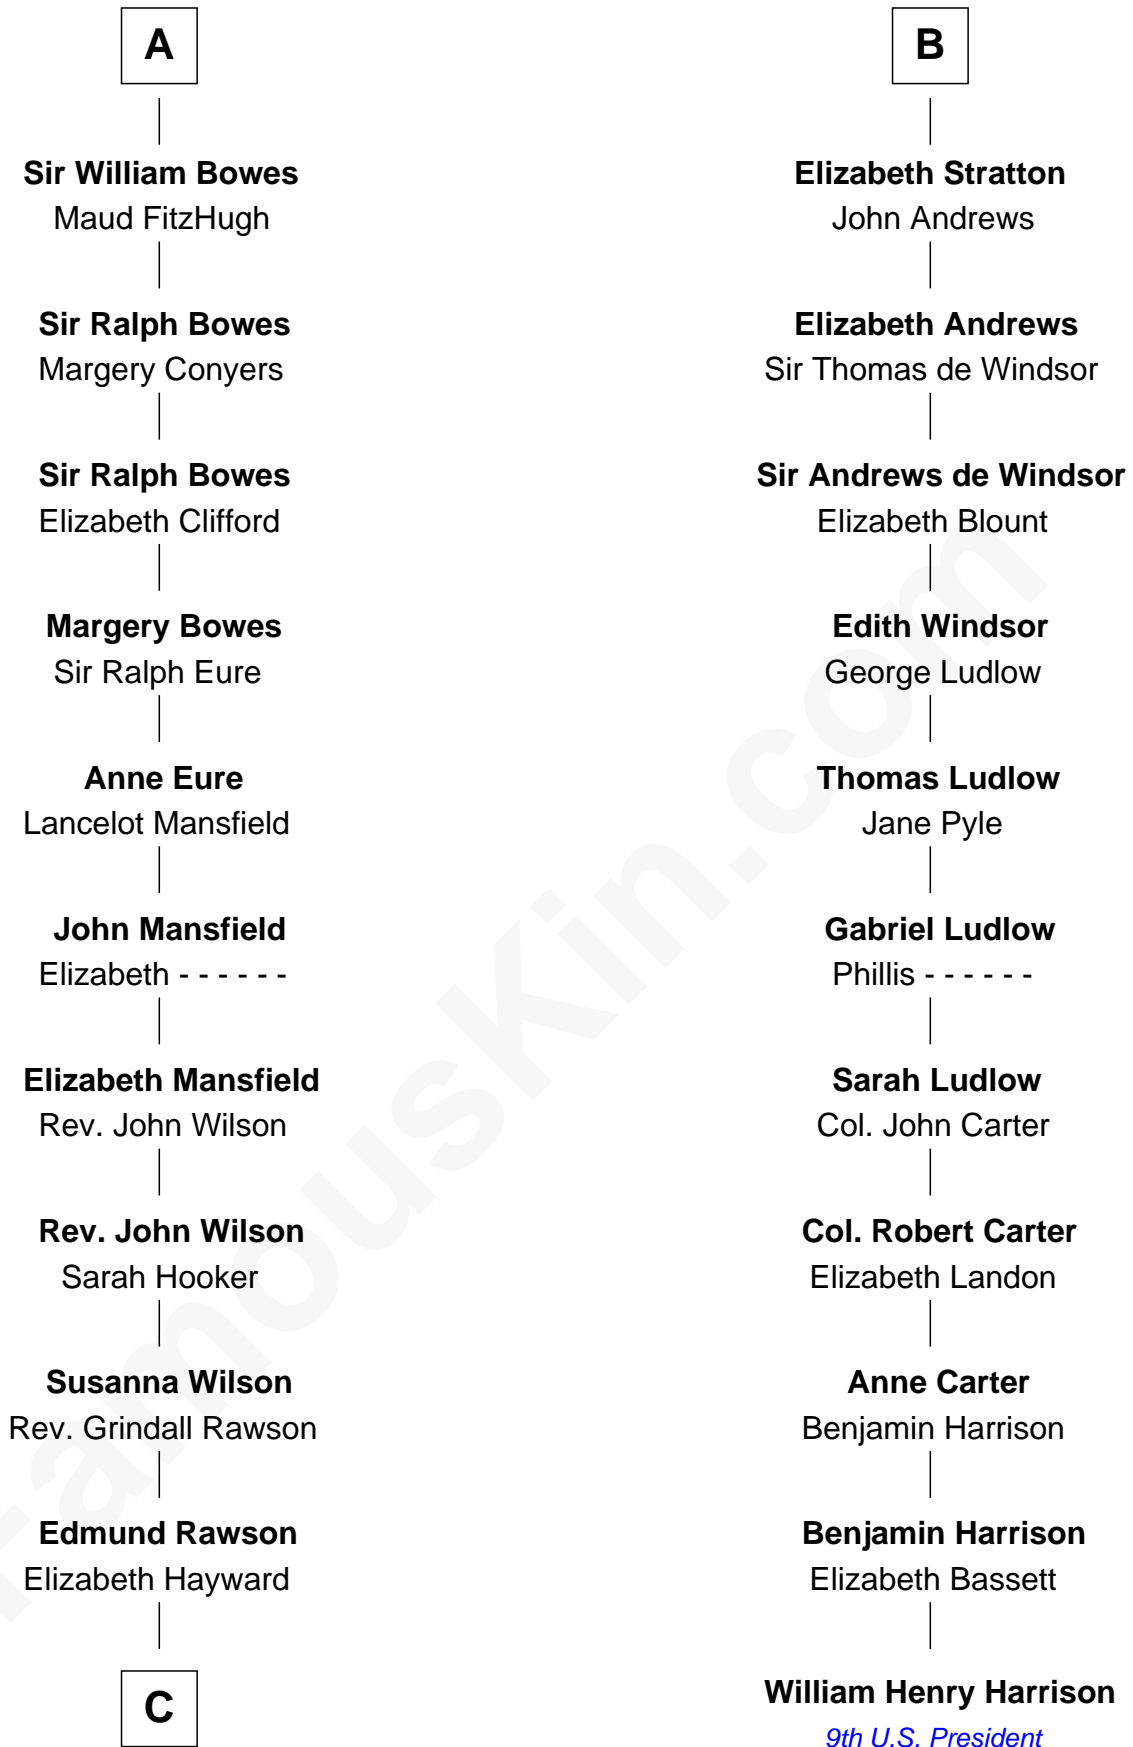

FamousKin.com
Relationship Chart of
William Howard Taft
27th U.S. President

17th cousin 4 times removed of
William Henry Harrison
9th U.S. President

C

Abner Rawson

Mary Allen

Rhoda Rawson

Aaron Taft

Peter Rawson Taft

Sylvia Howard

Alphonso Taft

Louisa Maria Torrey

William Howard Taft

27th U.S. President

FamousKin.com