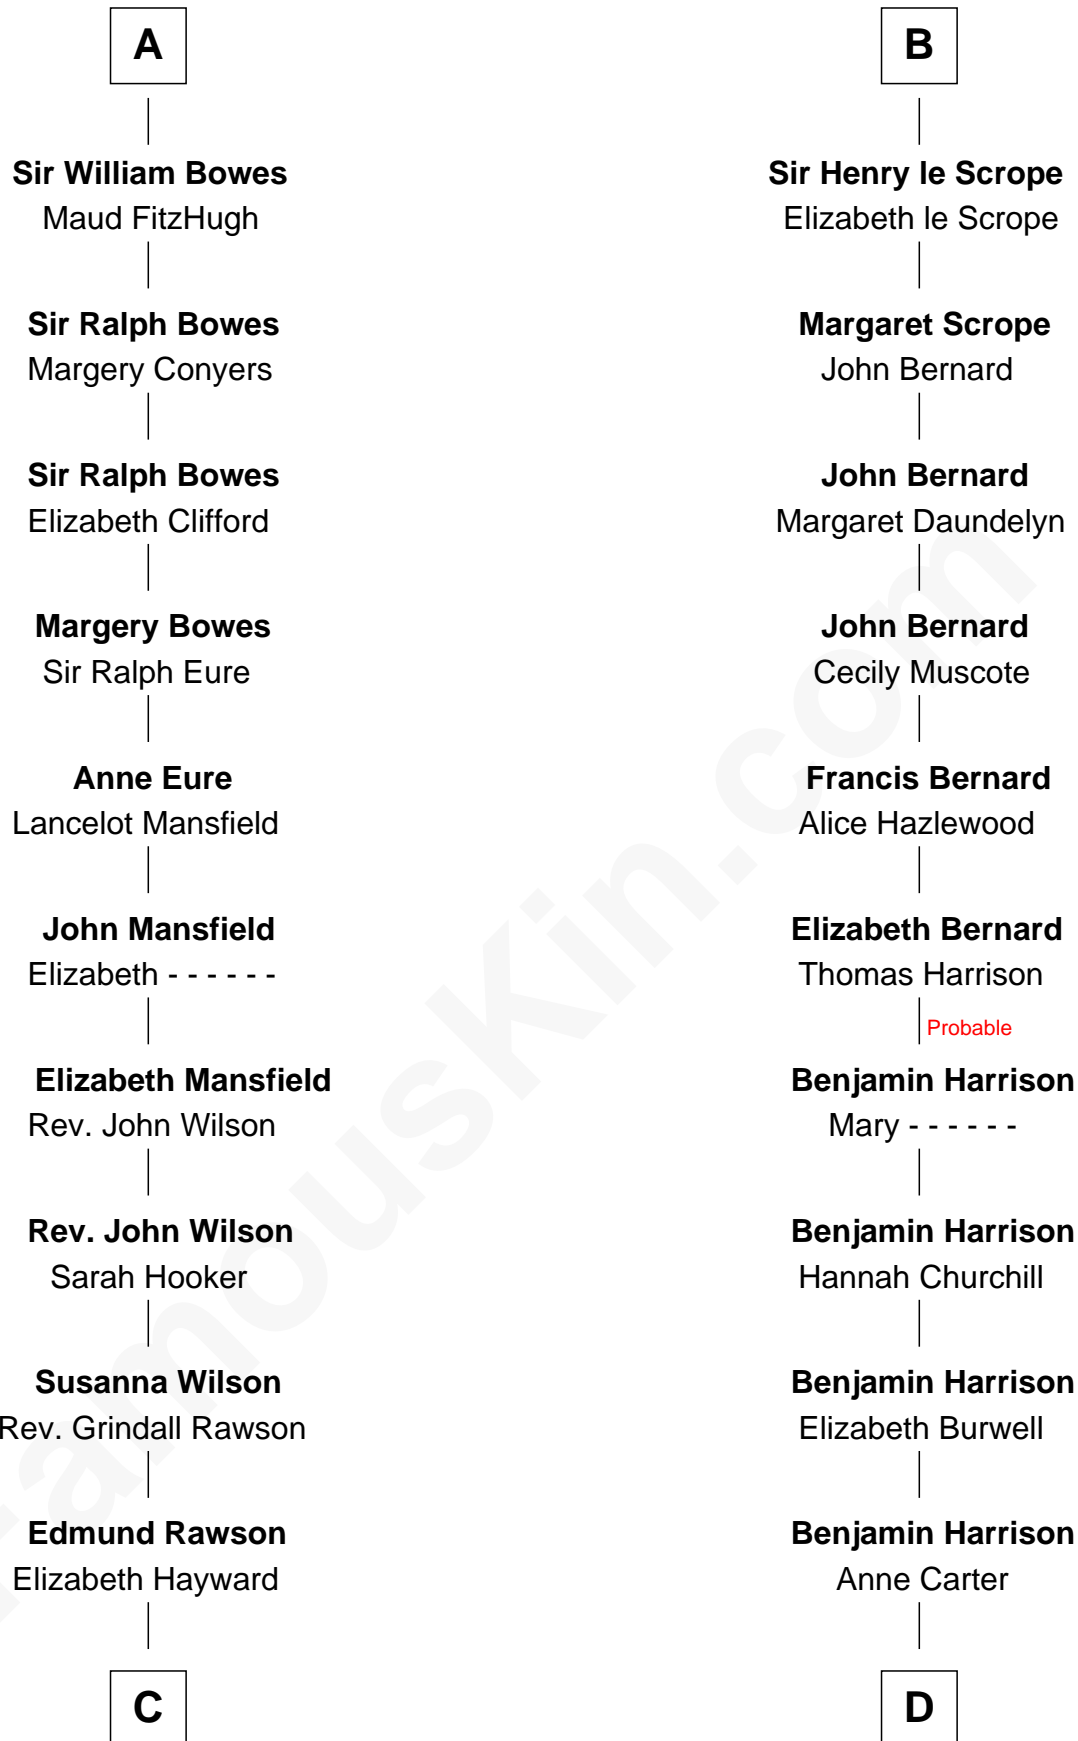

FamousKin.com
Relationship Chart of
William Howard Taft
27th U.S. President

18th cousin 3 times removed of
William Henry Harrison
9th U.S. President

C

Abner Rawson

Mary Allen

Rhoda Rawson

Aaron Taft

Peter Rawson Taft

Sylvia Howard

Alphonso Taft

Louisa Maria Torrey

William Howard Taft

27th U.S. President

D

Benjamin Harrison

Elizabeth Bassett

William Henry Harrison

9th U.S. President

FamousKin.com