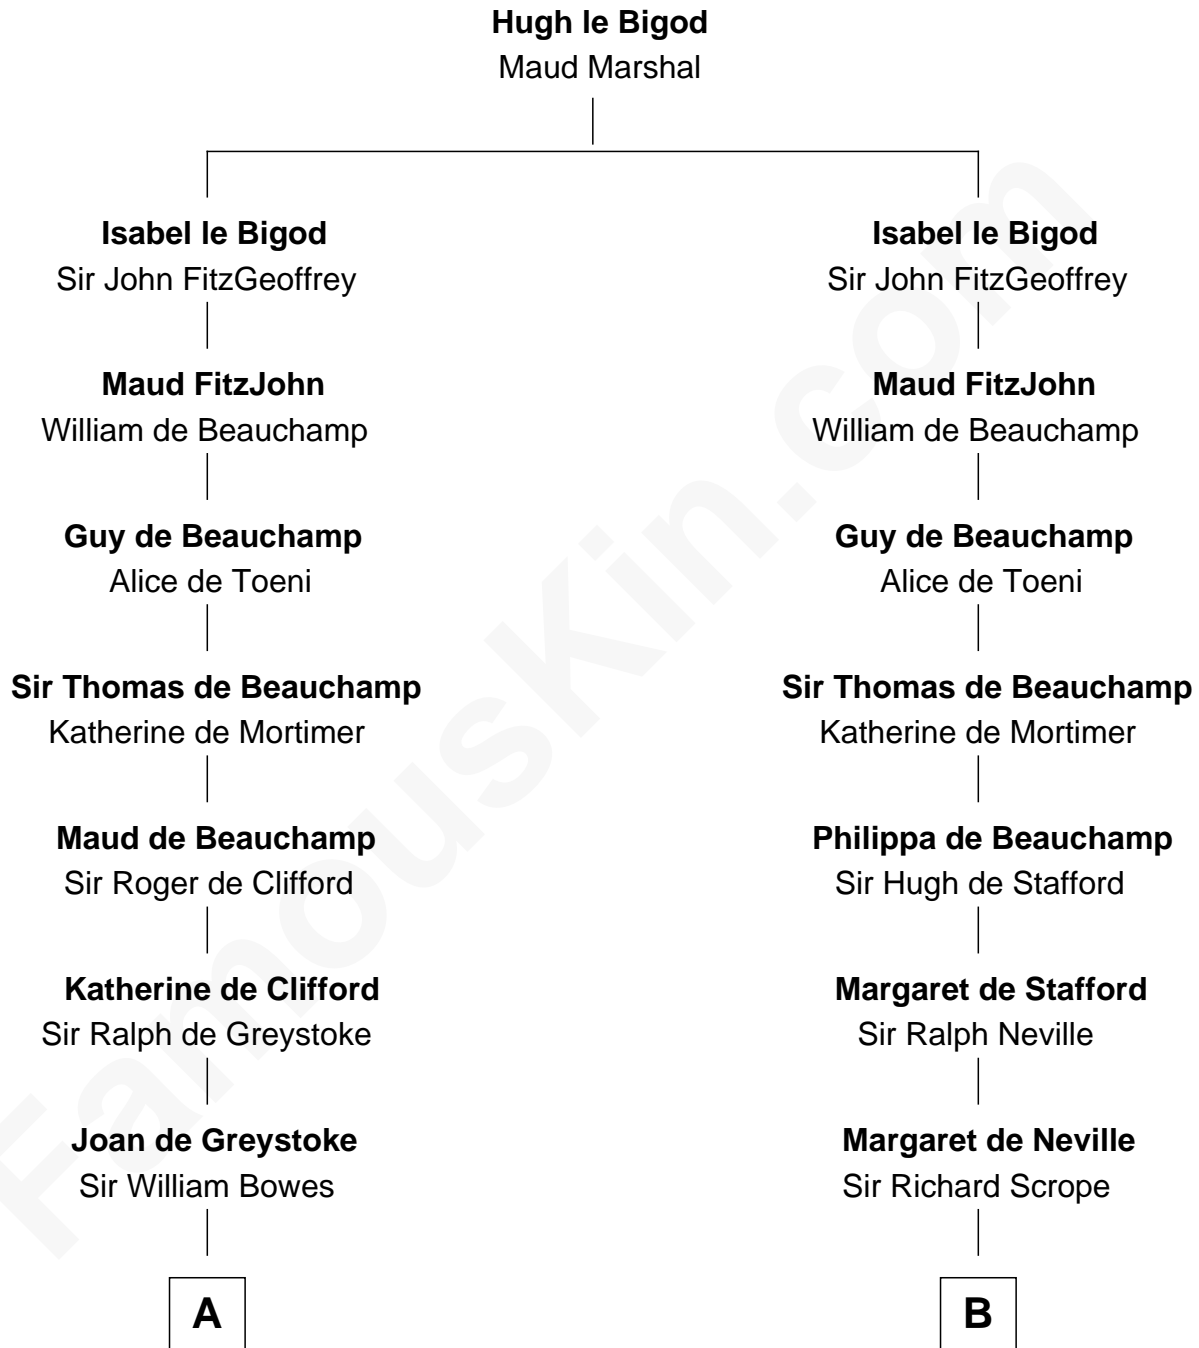

FamousKin.com
Relationship Chart of
William Howard Taft
27th U.S. President

18th cousin 3 times removed of
William Henry Harrison
9th U.S. President

C

Abner Rawson

Mary Allen

Rhoda Rawson

Aaron Taft

Peter Rawson Taft

Sylvia Howard

Alphonso Taft

Louisa Maria Torrey

William Howard Taft

27th U.S. President

D

Benjamin Harrison

Elizabeth Bassett