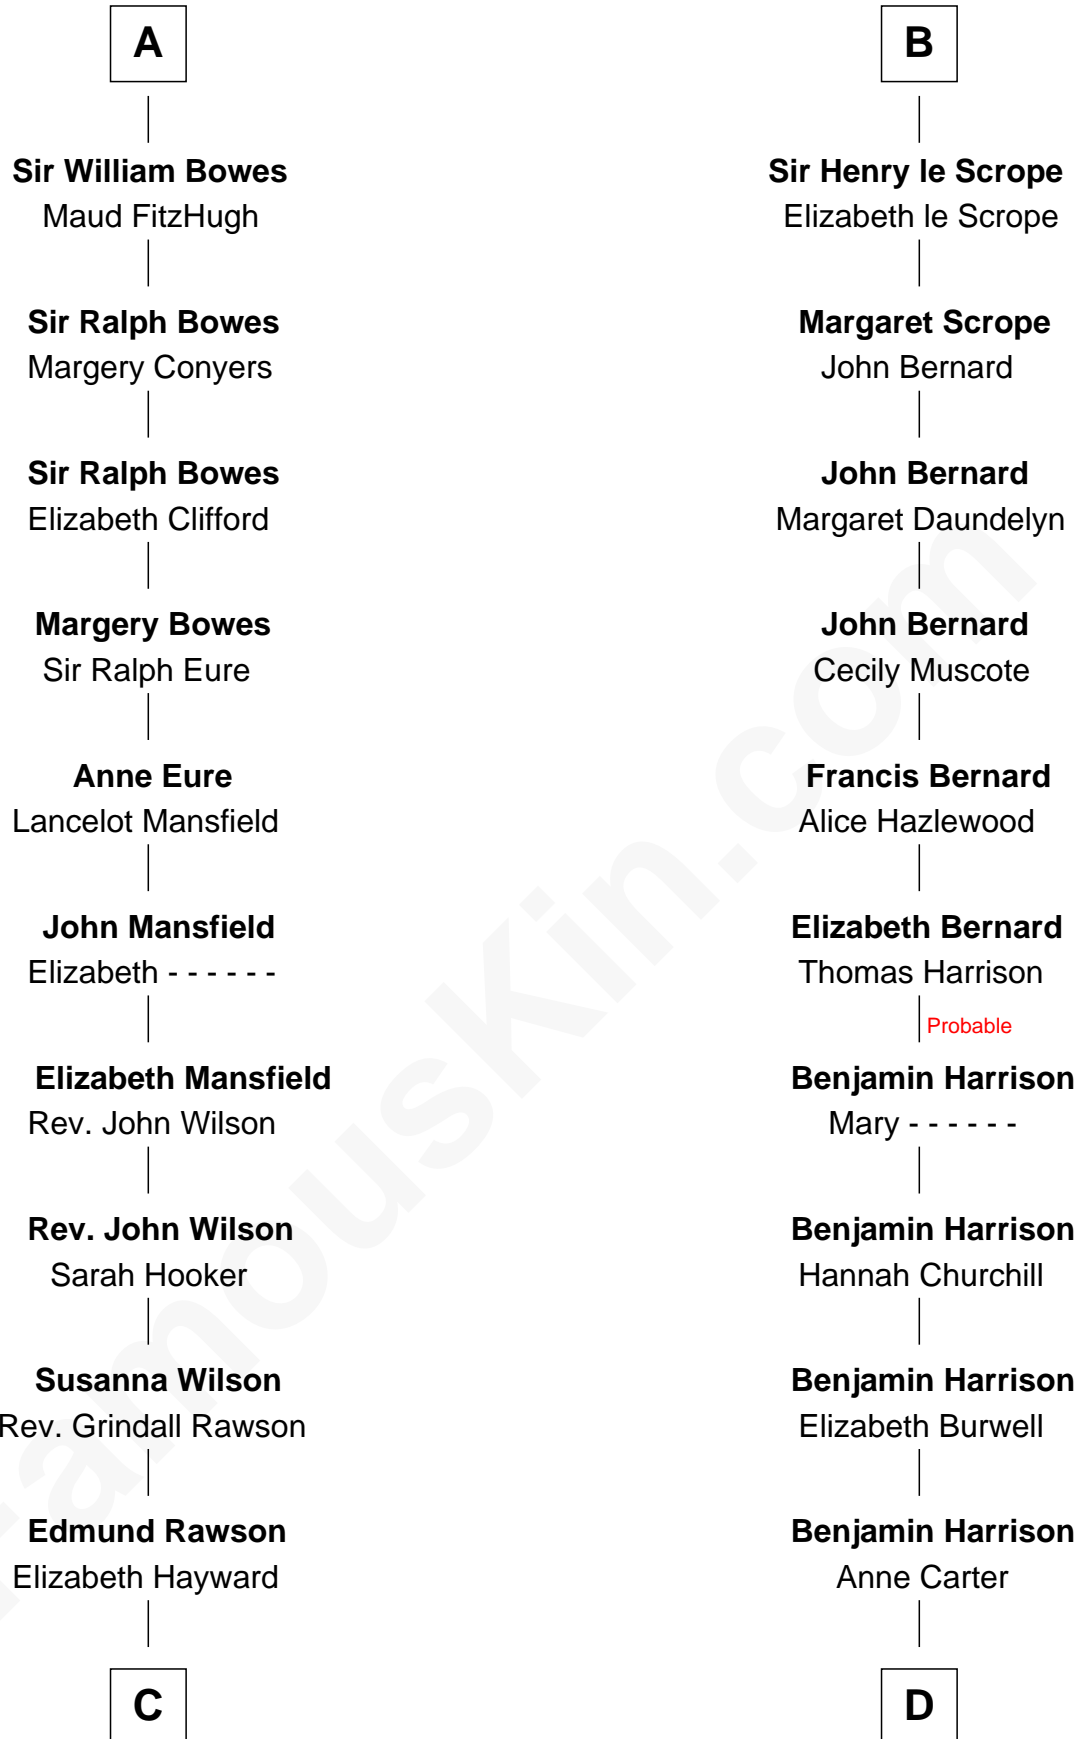

FamousKin.com
Relationship Chart of
William Howard Taft
27th U.S. President

18th cousin 3 times removed of
William Henry Harrison
9th U.S. President

C

Abner Rawson

Mary Allen

Rhoda Rawson

Aaron Taft

Peter Rawson Taft

Sylvia Howard

Alphonso Taft

Louisa Maria Torrey

William Howard Taft

27th U.S. President

D

Benjamin Harrison

Elizabeth Bassett

William Henry Harrison

9th U.S. President

FamousKin.com