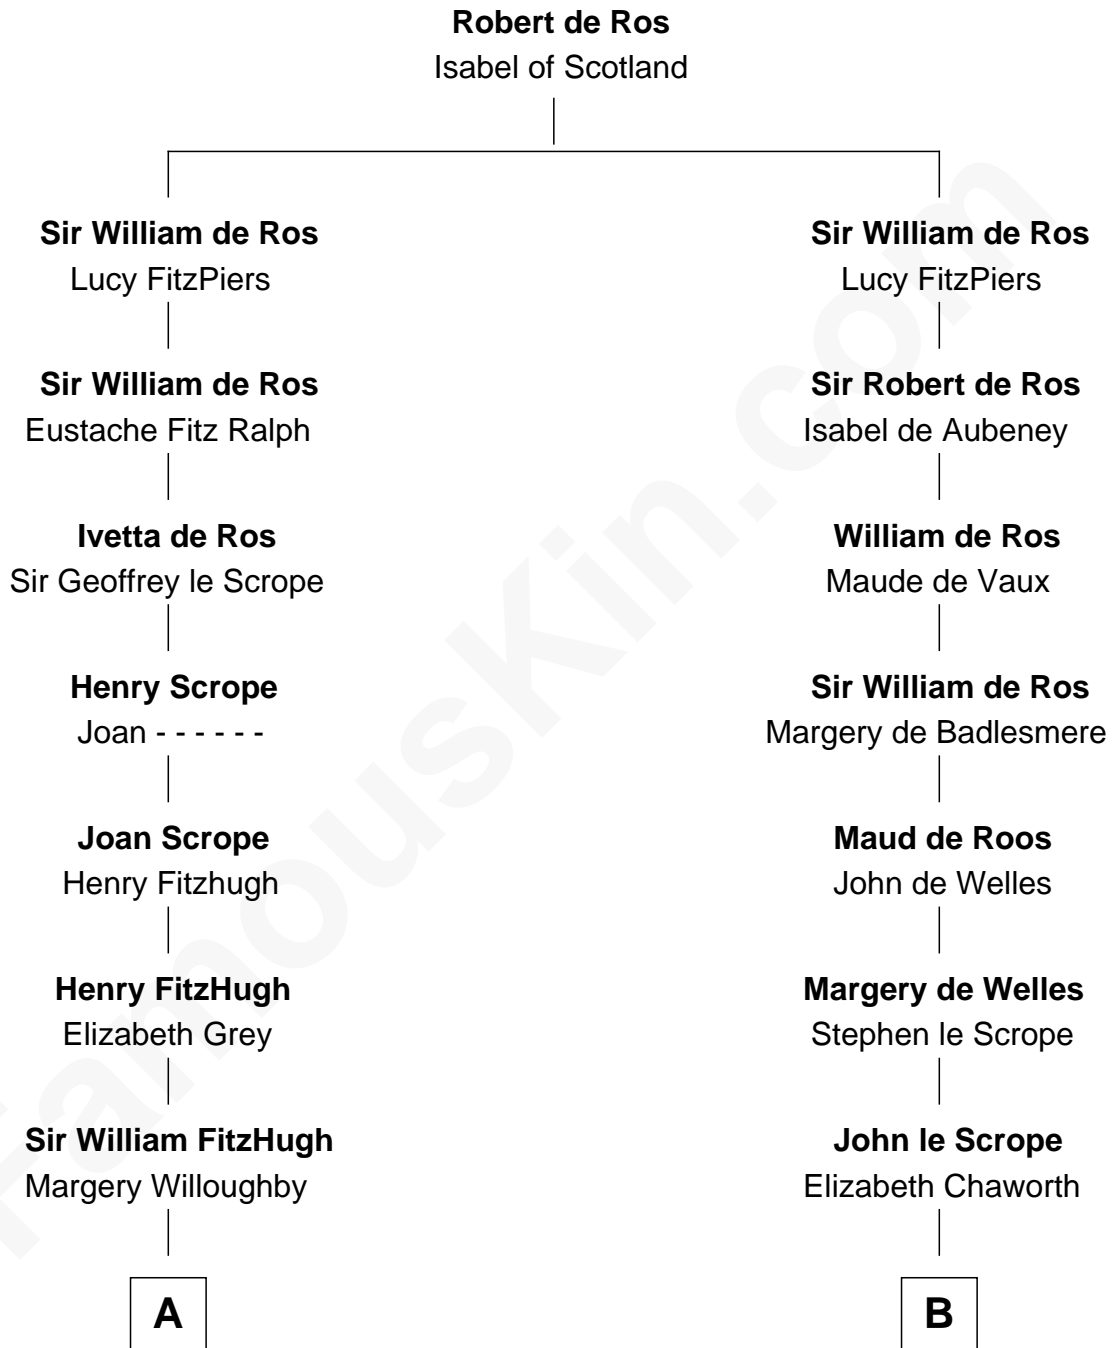

FamousKin.com
Relationship Chart of
William Howard Taft
27th U.S. President

18th cousin 3 times removed of
William Henry Harrison
9th U.S. President

C

Abner Rawson

Mary Allen

Rhoda Rawson

Aaron Taft

Peter Rawson Taft

Sylvia Howard

Alphonso Taft

Louisa Maria Torrey

William Howard Taft

27th U.S. President

D

Benjamin Harrison

Elizabeth Bassett