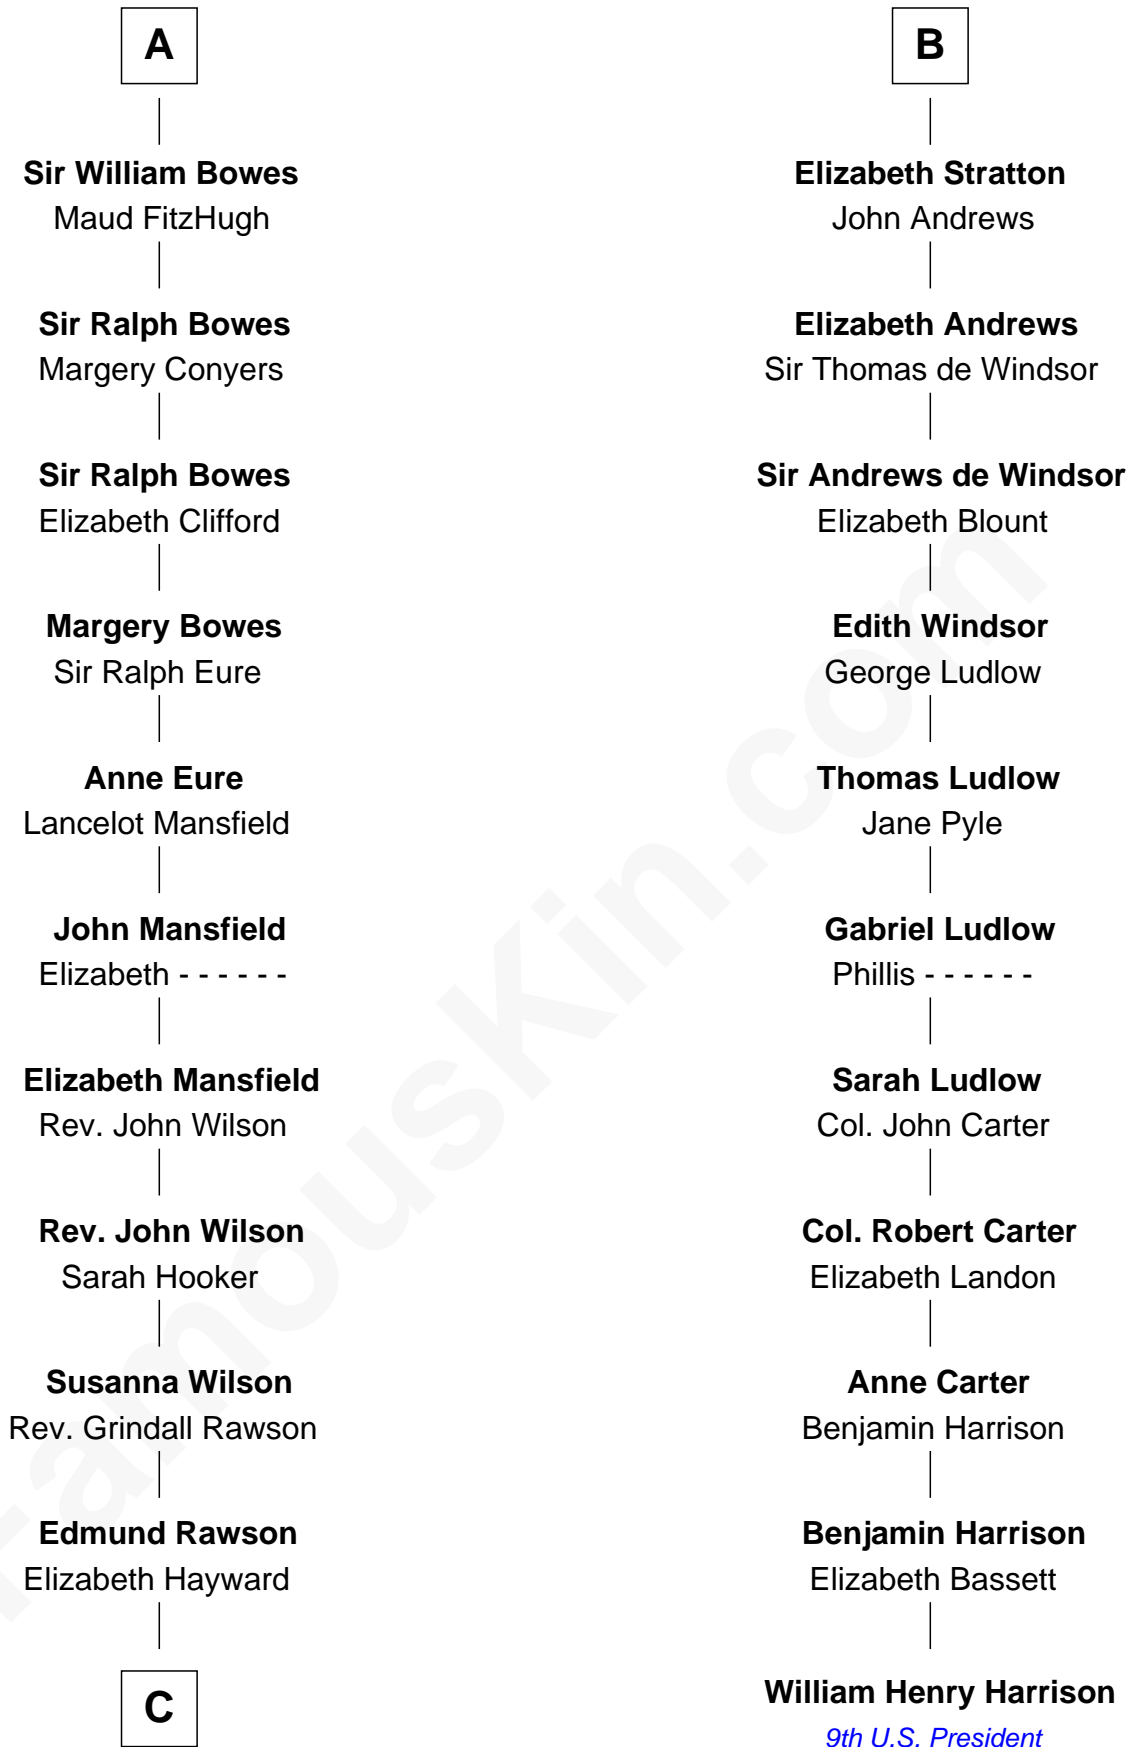

**FamousKin.com**  
**Relationship Chart of**  
**William Howard Taft**  
*27th U.S. President*

17th cousin 4 times removed of  
**William Henry Harrison**  
*9th U.S. President*

**C**

Abner Rawson

Mary Allen

Rhoda Rawson

Aaron Taft

Peter Rawson Taft

Sylvia Howard

Alphonso Taft

Louisa Maria Torrey

William Howard Taft

*27th U.S. President*