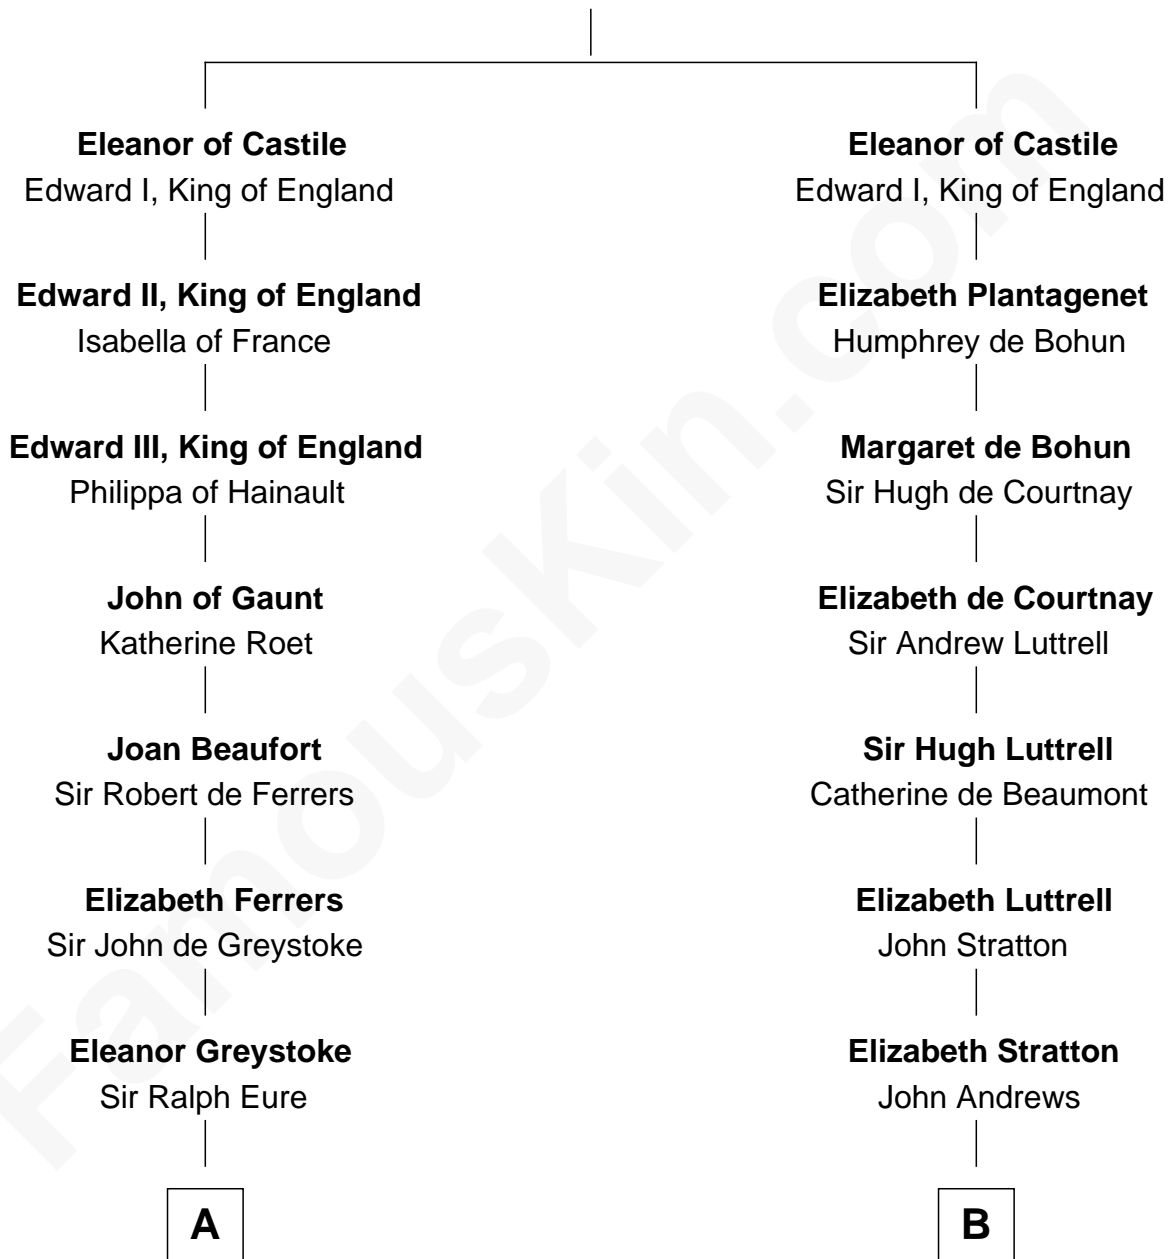

FamousKin.com
Relationship Chart of
William Howard Taft
27th U.S. President

16th cousin 5 times removed of
William Henry Harrison
9th U.S. President

Ferdinand III, King of Castile
 Joanna of Ponthieu

C

Abner Rawson

Mary Allen

Rhoda Rawson

Aaron Taft

Peter Rawson Taft

Sylvia Howard

Alphonso Taft

Louisa Maria Torrey

William Howard Taft

27th U.S. President

FamousKin.com