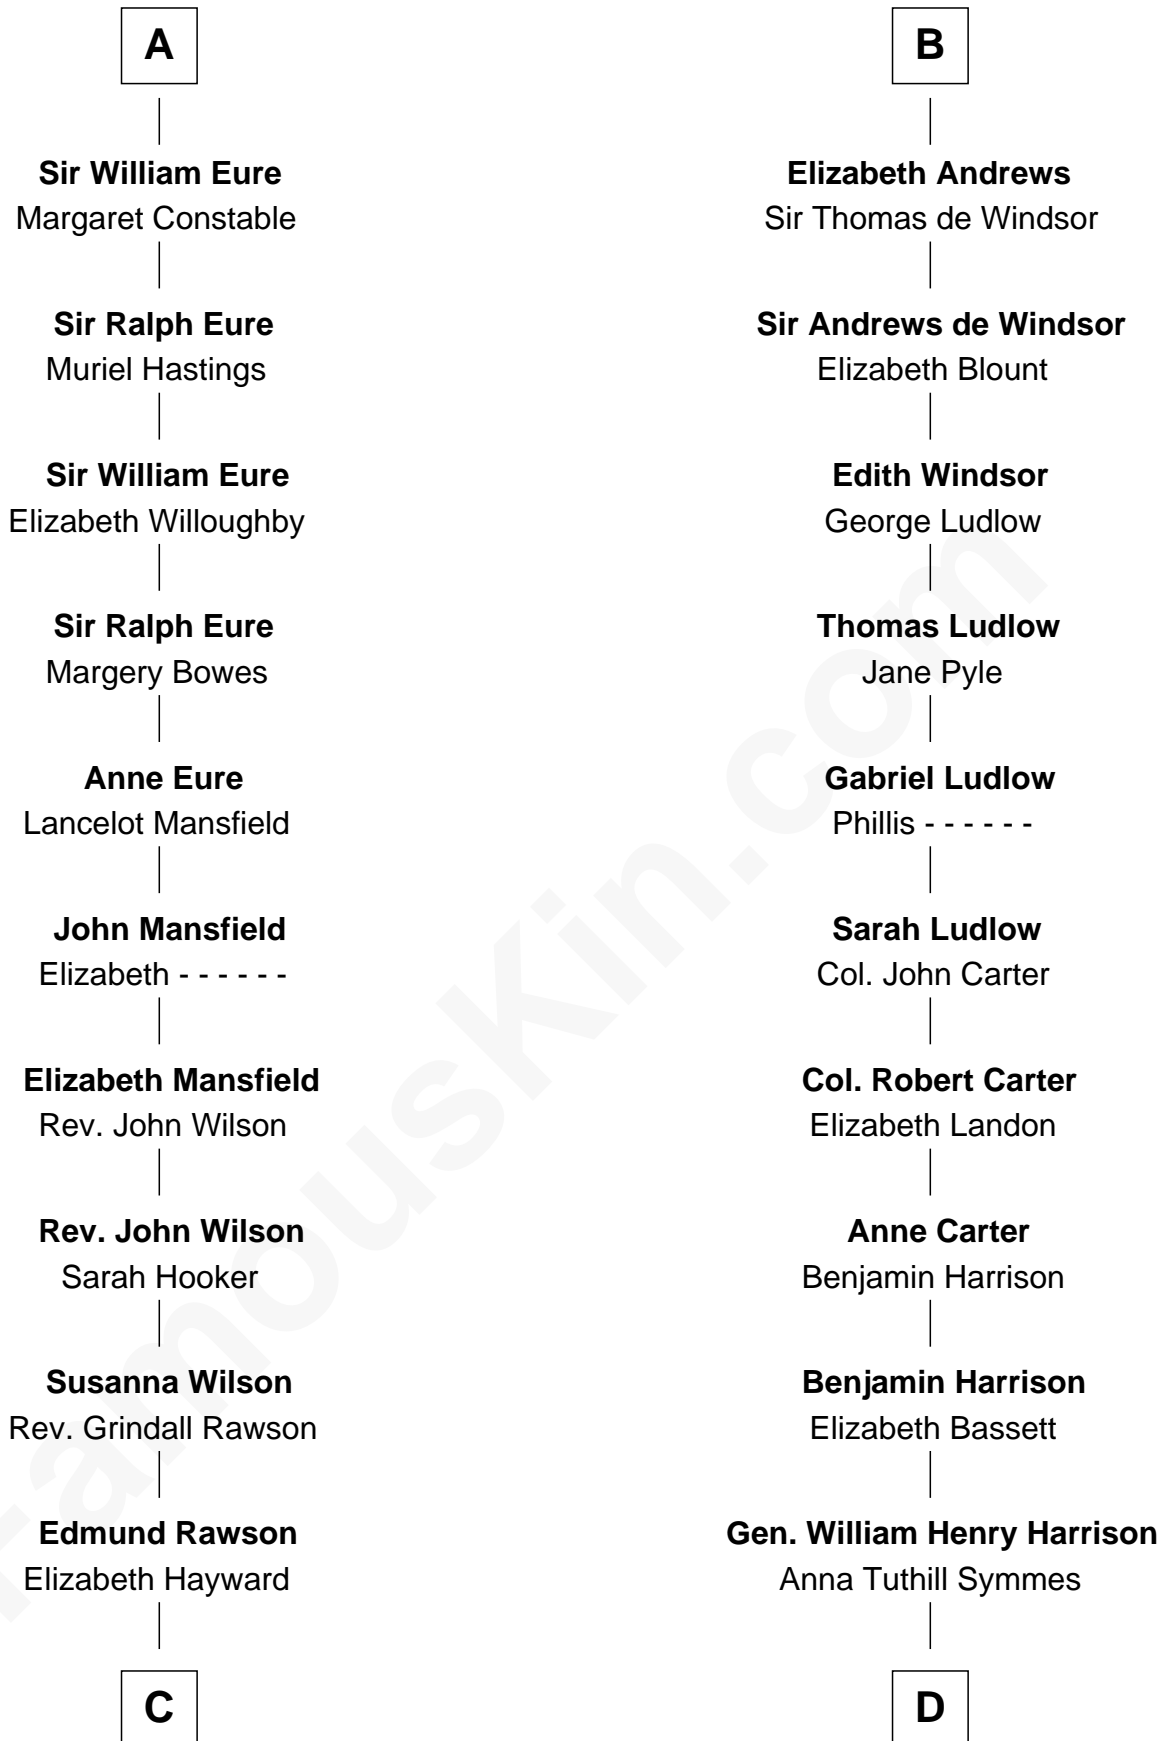

FamousKin.com
Relationship Chart of
William Howard Taft
27th U.S. President

18th cousin 3 times removed of
Benjamin Harrison
23rd U.S. President

C

Abner Rawson

Mary Allen

Rhoda Rawson

Aaron Taft

Peter Rawson Taft

Sylvia Howard

Alphonso Taft

Louisa Maria Torrey

William Howard Taft

27th U.S. President

D

John Scott Harrison

Elizabeth Ramsey Irwin