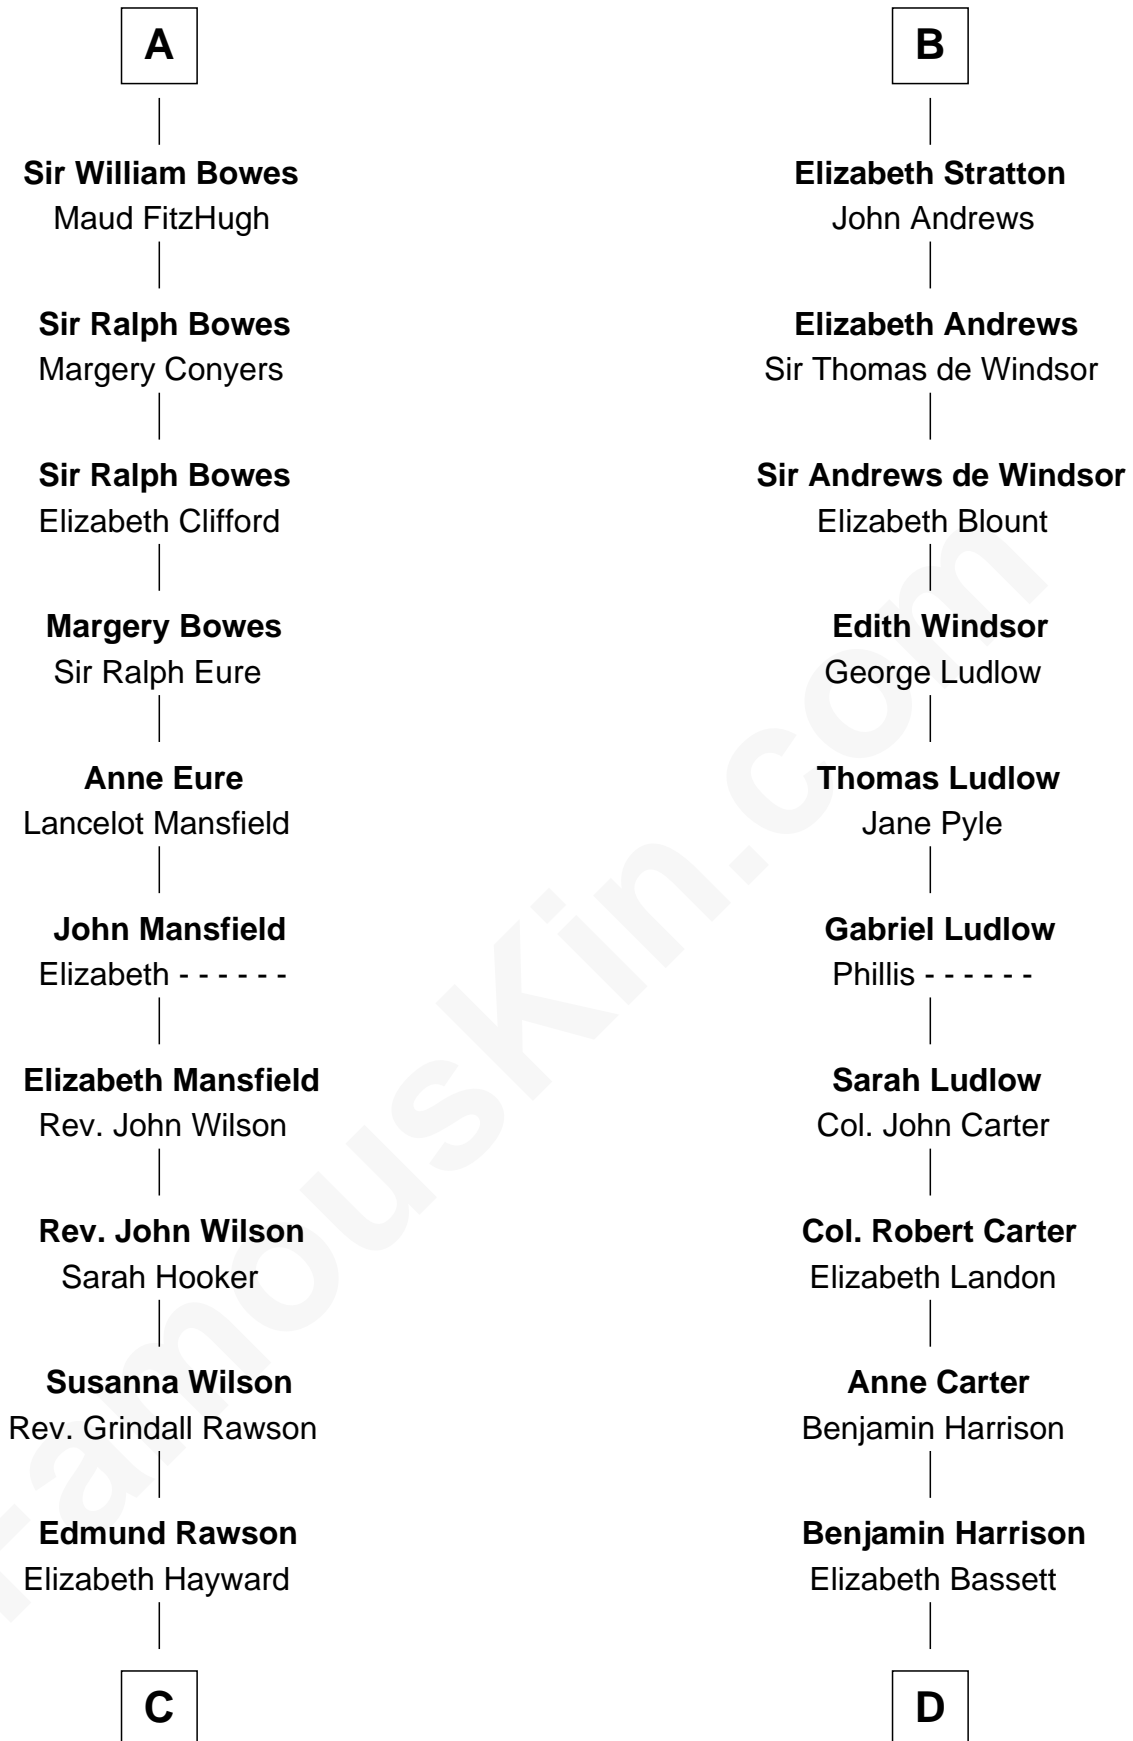

FamousKin.com
Relationship Chart of
William Howard Taft
27th U.S. President

19th cousin 2 times removed of
Benjamin Harrison
23rd U.S. President

C

Abner Rawson

Mary Allen

Rhoda Rawson

Aaron Taft

Peter Rawson Taft

Sylvia Howard

Alphonso Taft

Louisa Maria Torrey

William Howard Taft

27th U.S. President

D

Gen. William Henry Harrison

Anna Tuthill Symmes

John Scott Harrison

Elizabeth Ramsey Irwin

Benjamin Harrison

23rd U.S. President

FamousKin.com