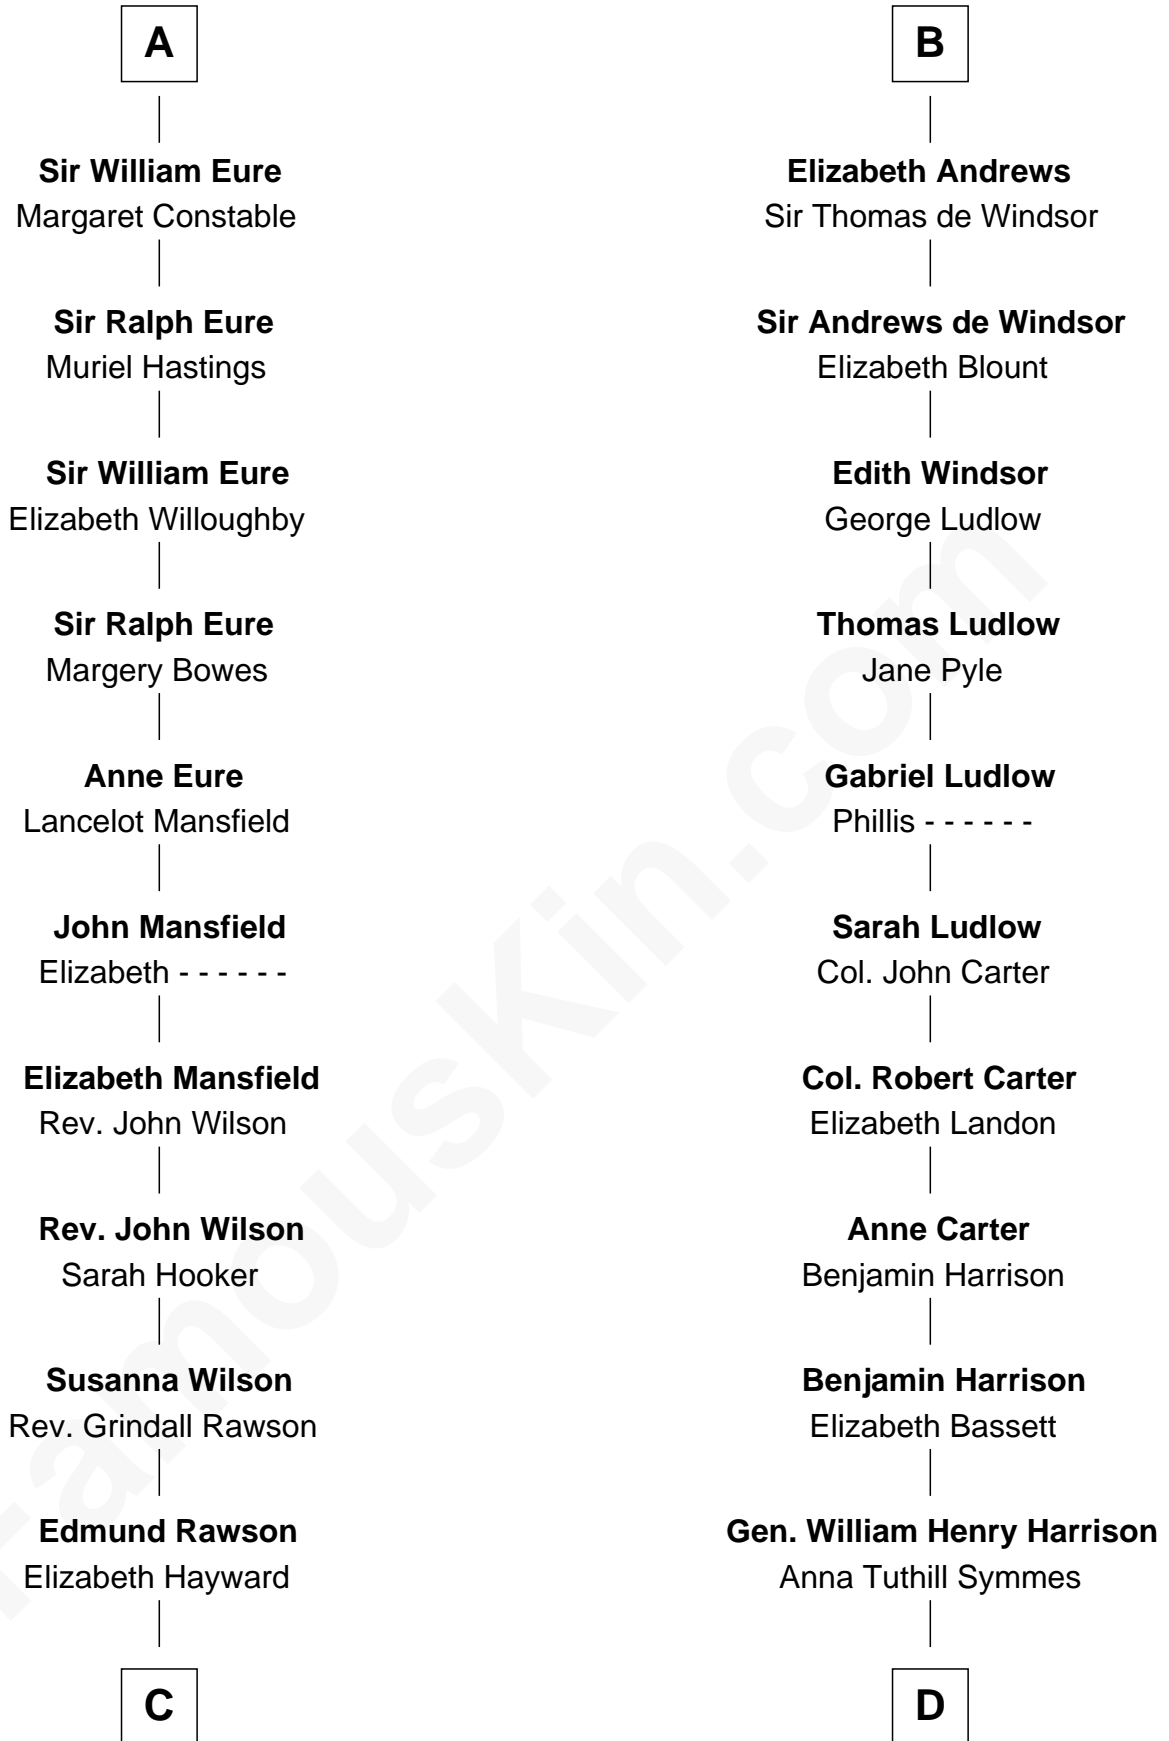

FamousKin.com
Relationship Chart of
William Howard Taft
27th U.S. President

18th cousin 3 times removed of
Benjamin Harrison
23rd U.S. President

Ferdinand III, King of Castile
 Joanna of Ponthieu

C

Abner Rawson

Mary Allen

Rhoda Rawson

Aaron Taft

Peter Rawson Taft

Sylvia Howard

Alphonso Taft

Louisa Maria Torrey

William Howard Taft