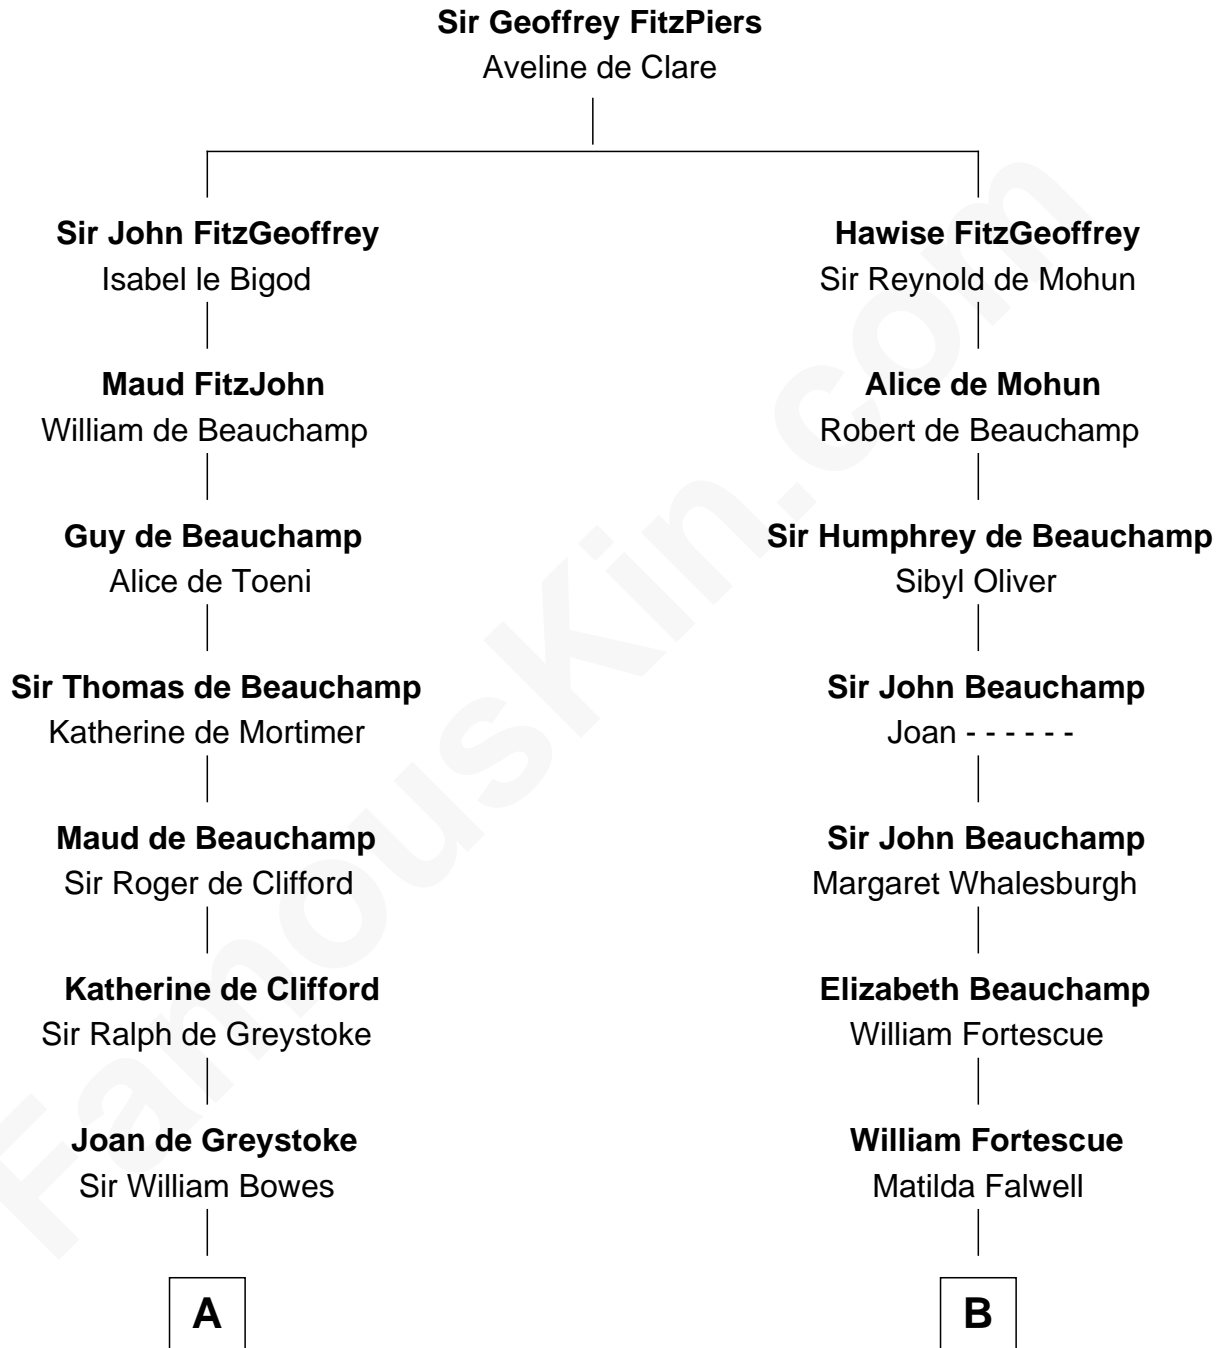

FamousKin.com
Relationship Chart of
William Howard Taft
27th U.S. President

20th cousin 1 time removed of
Harriet Beecher Stowe
Author of Uncle Tom's Cabin

C

Abner Rawson

Mary Allen

Rhoda Rawson

Aaron Taft

Peter Rawson Taft

Sylvia Howard

Alphonso Taft

Louisa Maria Torrey

William Howard Taft

27th U.S. President

D

Andrew Ward

Diana Hubbard

Roxana Ward

Eli Foote

Roxana Foote

Rev. Dr. Lyman Beecher

Harriet Beecher Stowe

Author of Uncle Tom's Cabin