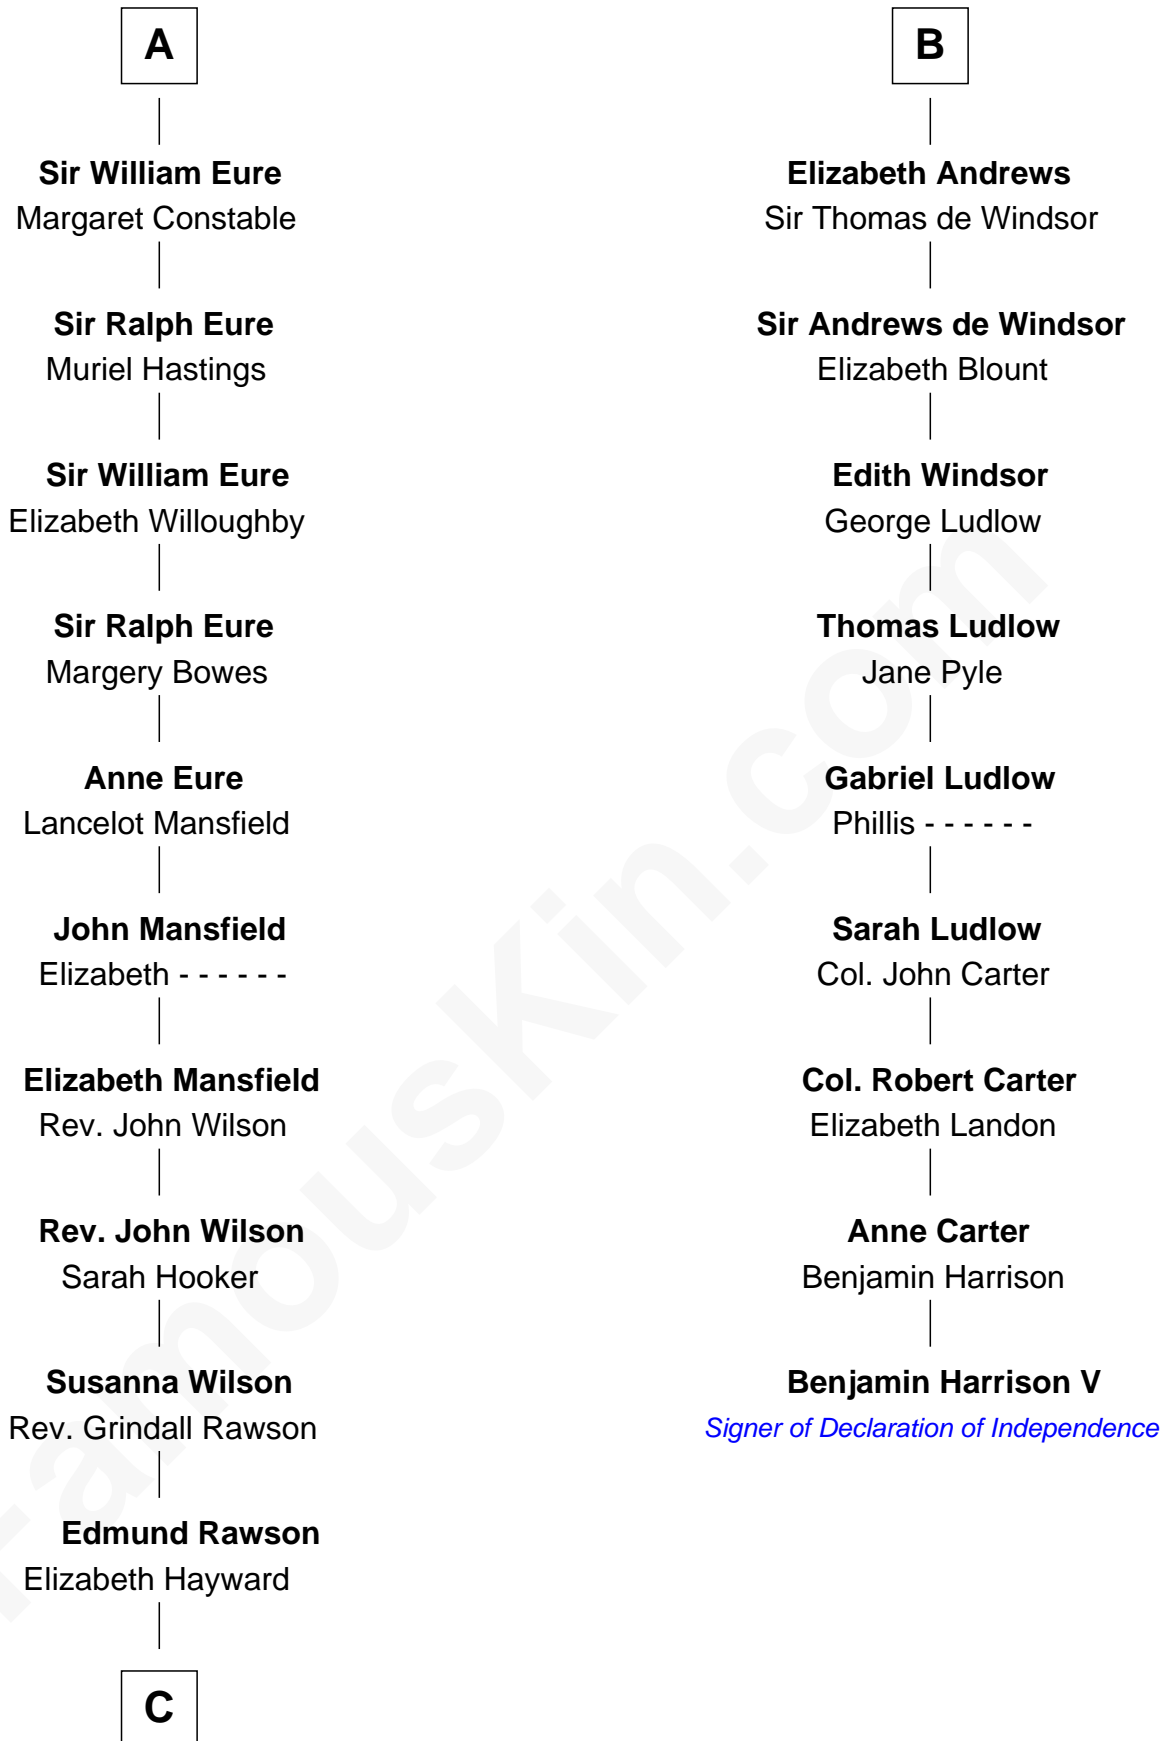

FamousKin.com
Relationship Chart of
William Howard Taft
27th U.S. President

15th cousin 6 times removed of

Benjamin Harrison V
Signer of the Declaration of Independence

C

Abner Rawson

Mary Allen

Rhoda Rawson

Aaron Taft

Peter Rawson Taft

Sylvia Howard

Alphonso Taft

Louisa Maria Torrey

William Howard Taft

27th U.S. President

FamousKin.com