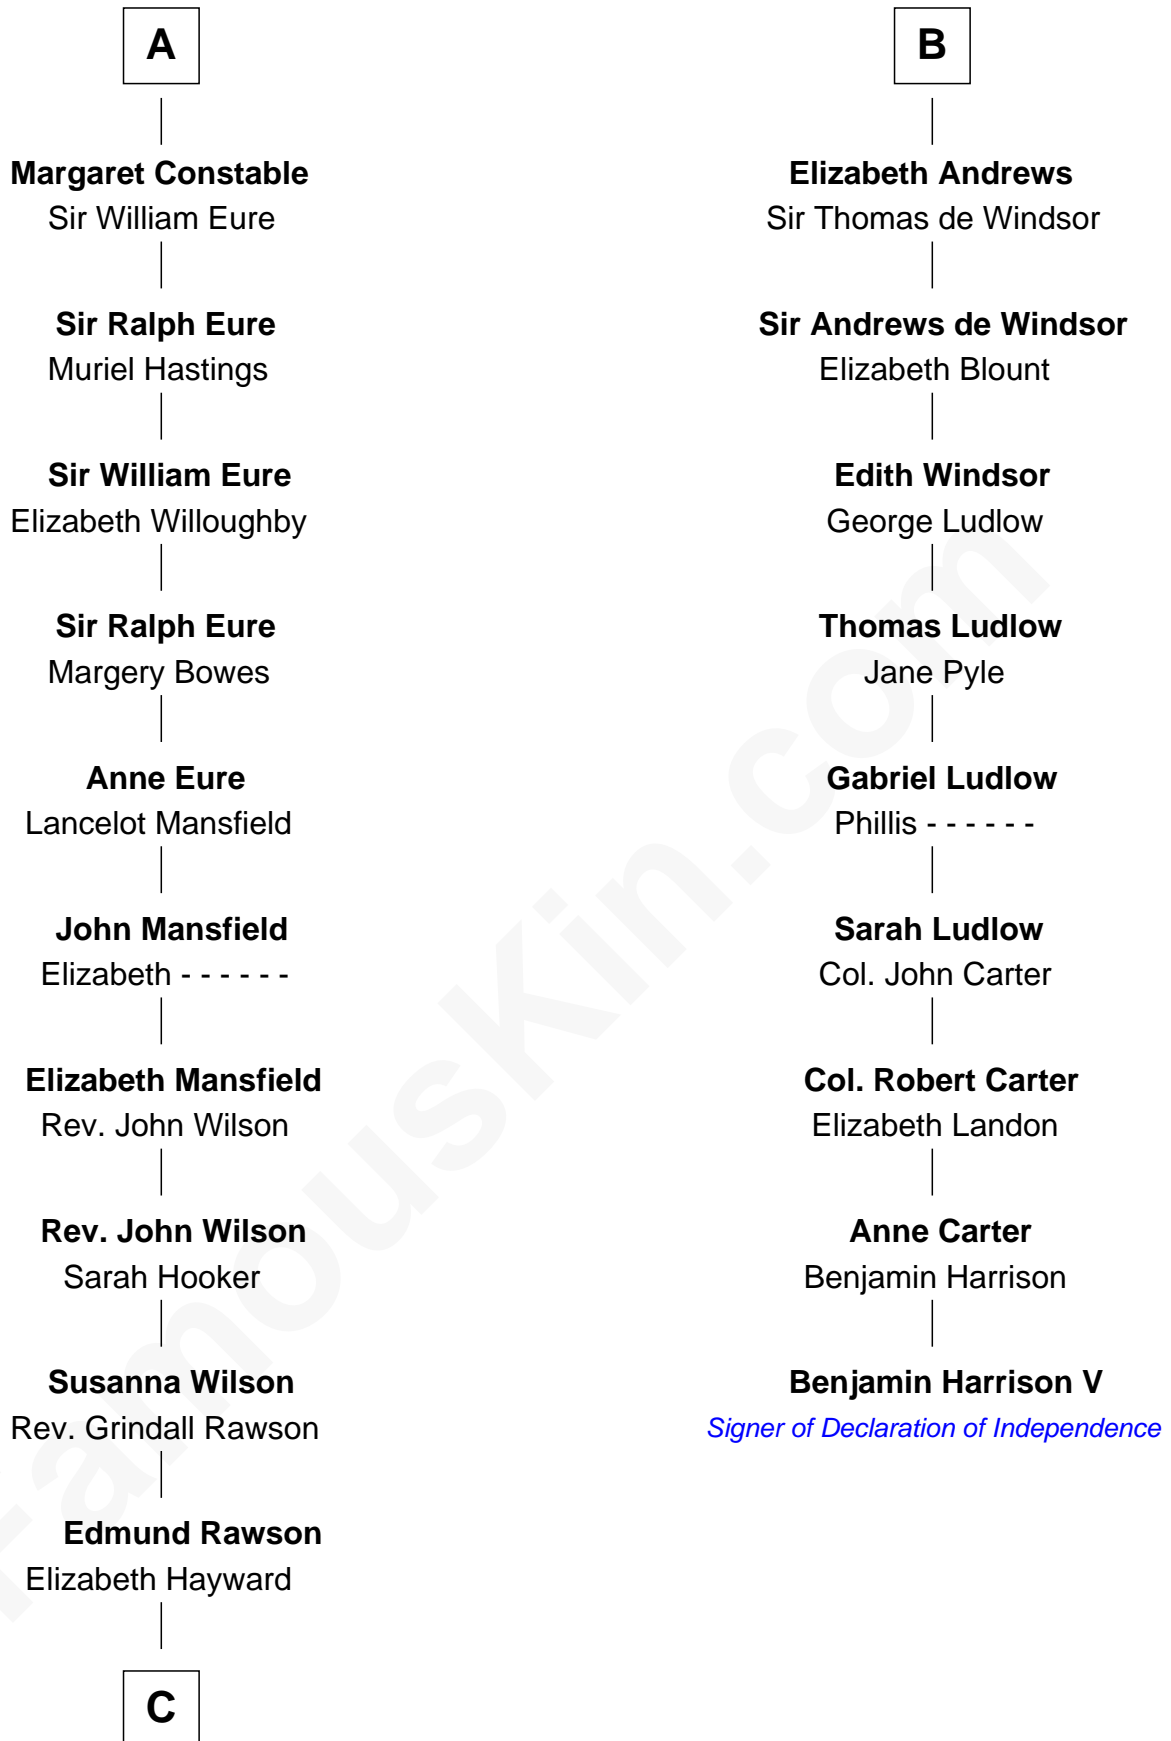

FamousKin.com
Relationship Chart of
William Howard Taft
27th U.S. President

15th cousin 6 times removed of
Benjamin Harrison V
Signer of the Declaration of Independence

C

Abner Rawson

Mary Allen

Rhoda Rawson

Aaron Taft

Peter Rawson Taft

Sylvia Howard

Alphonso Taft

Louisa Maria Torrey

William Howard Taft

27th U.S. President

FamousKin.com