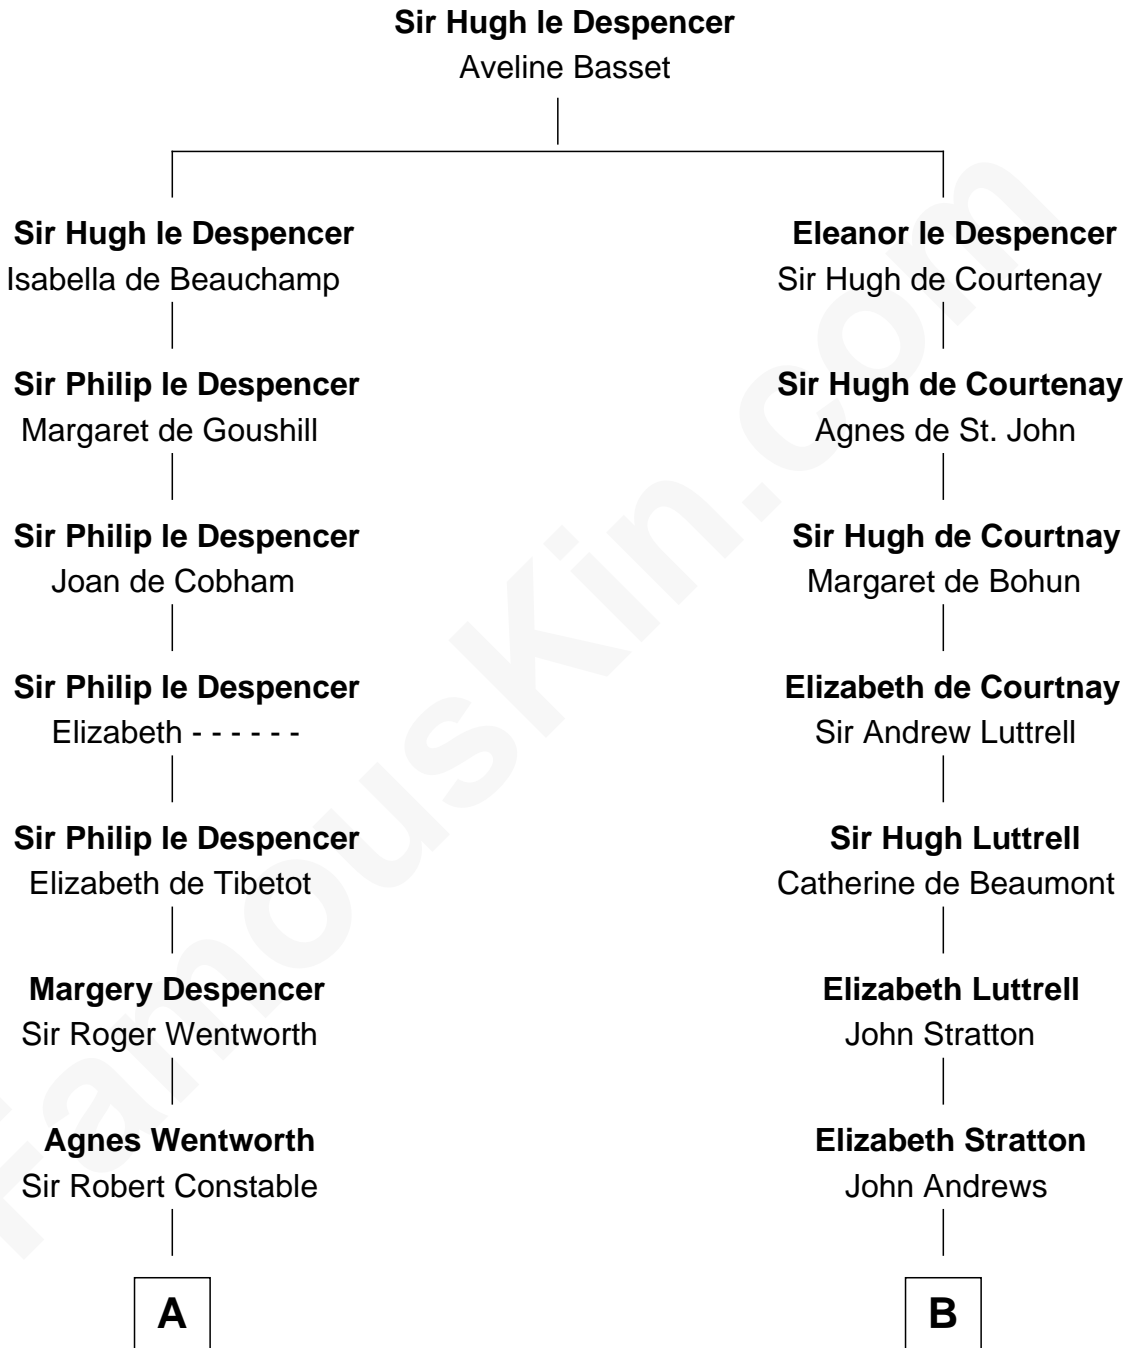

FamousKin.com
Relationship Chart of
William Howard Taft
27th U.S. President

15th cousin 6 times removed of
Benjamin Harrison V
Signer of the Declaration of Independence

C

Abner Rawson

Mary Allen

Rhoda Rawson

Aaron Taft

Peter Rawson Taft

Sylvia Howard

Alphonso Taft

Louisa Maria Torrey

William Howard Taft

27th U.S. President

FamousKin.com