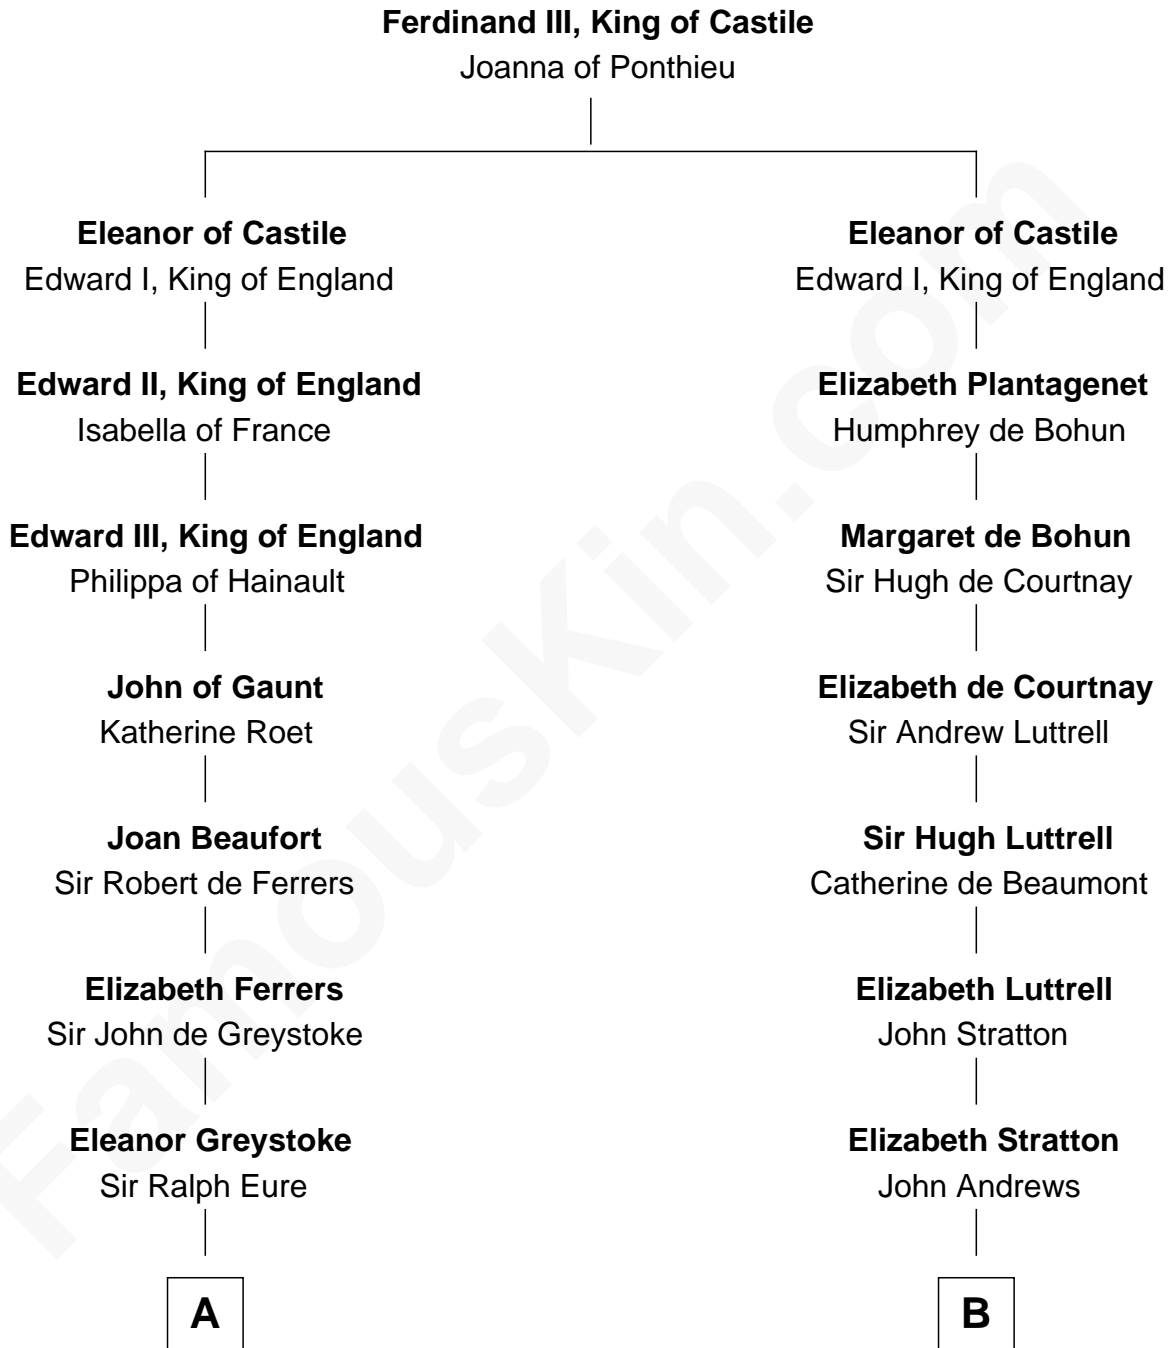

FamousKin.com
Relationship Chart of
William Howard Taft
27th U.S. President

15th cousin 6 times removed of
Benjamin Harrison V
Signer of the Declaration of Independence

C

Abner Rawson

Mary Allen

Rhoda Rawson

Aaron Taft

Peter Rawson Taft

Sylvia Howard

Alphonso Taft

Louisa Maria Torrey

William Howard Taft

27th U.S. President

FamousKin.com