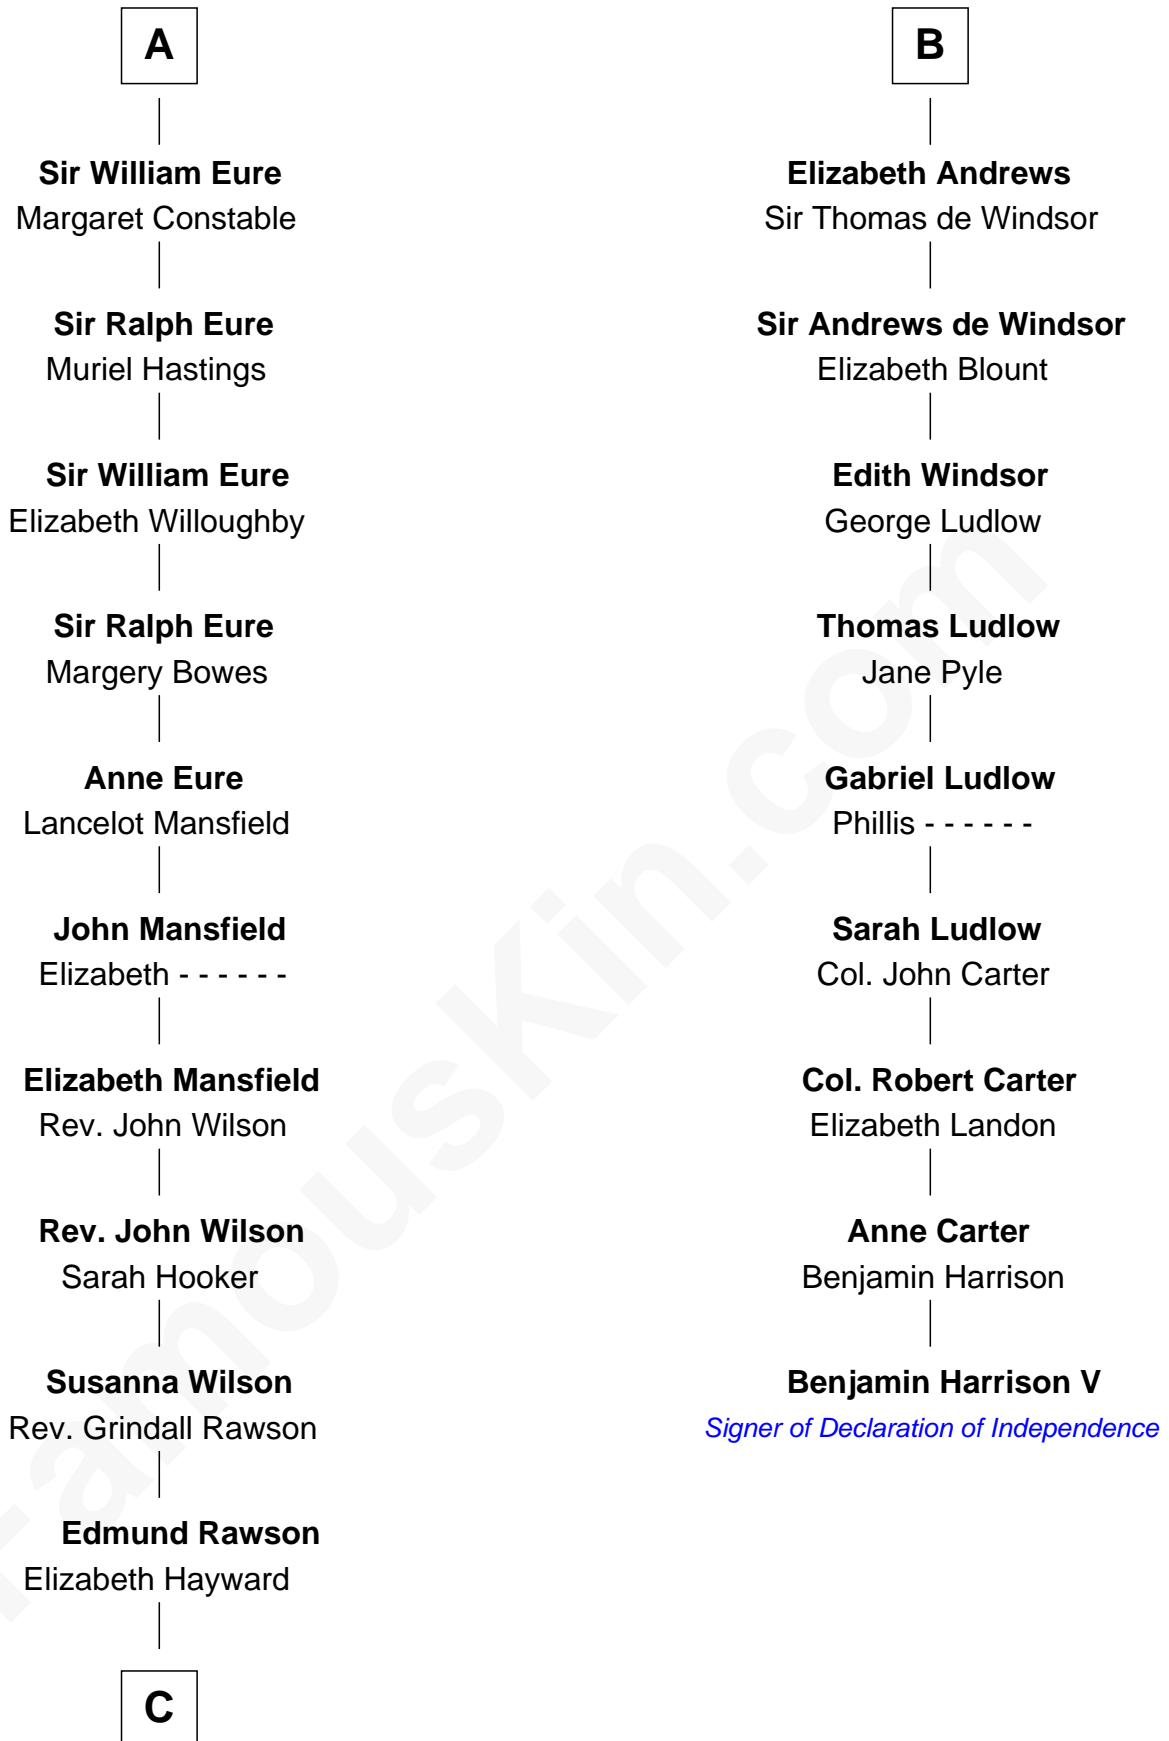

FamousKin.com
Relationship Chart of
William Howard Taft
27th U.S. President

15th cousin 6 times removed of
Benjamin Harrison V
Signer of the Declaration of Independence

C

Abner Rawson

Mary Allen

Rhoda Rawson

Aaron Taft

Peter Rawson Taft

Sylvia Howard

Alphonso Taft

Louisa Maria Torrey

William Howard Taft

27th U.S. President

FamousKin.com